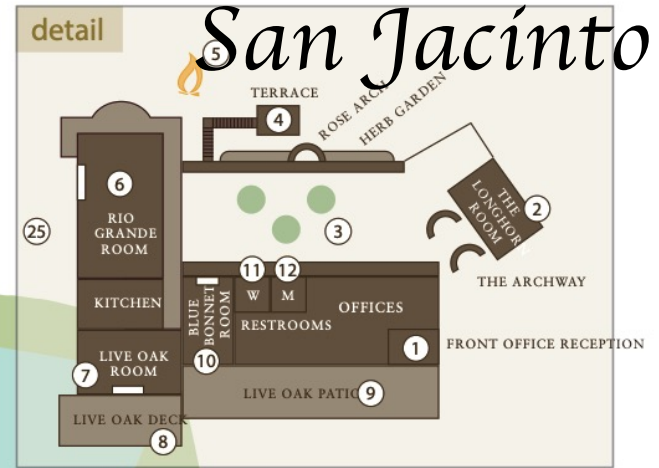

KEY

- 1 – Front Office
- 2 – Longhorn Room
- 3 – Rose Garden Courtyard
- 4 – Terrace
- 5 – Small Bonfire
- 6 – Rio Grande Dining Hall
- 7 – Live Oak Room
- 8 – Live Oak Deck
- 9 – Live Oak Patio
- 10 – Bluebonnet Room
- 11 – Women's Restroom
- 12 – Men's Restroom
- 13 – Pavilion Lawn
- 14 – Grand Pavilion
- 15 – Soccer Field
- 16 – Catfish Pond
- 17 – Bonfire Pit
- 18 – Baseball Diamond
- 19 – Climbing Wall & Screamer
- 20 – Basketball Court
- 21 – Sand Volleyball Court
- 22 – Lakeside Terrace / Amphitheater
- 23 – Tennis Courts
- 24 – Craft Shed
- 25 – The Backyard
- 26 – Thicket Room
- 27 – Balcones Beach
- 28 – Hillside Pavilion
- 29 – Skeet Shooting Area
- 30 – The Barn
- 31 – Horse Area

Questions about your cabin? Please refer to it by cabin name and not ext.# so we can better assist you.

CABINS

32-Agave Lodge Cabins

Name	ext.#
Smithwick*	301
Bush*	302
Parker	303
Jones	304
Hobby*	305
LBJ*	306
Bonham	307
Nimitz	308

* Denotes a cabin that shares a bathroom.

33-Butterfly Garden Cabins

Name	ext.#
Bowie	311
Crockett	312
Rayburn	313
Houston	314
Webb	315
Beticheck	316
Ross	317
Dobie	318
Austin	319
Smith	320

34-Cypress Hill Cabins

Name	ext.#
Hogg	321
Angelina	322
Johnson	323
Driscoll	324
Goodnight	325
Dickenson	326
Ney	327
Jordan	328
Porter	329
Hughes	330

35-Doe Valley Cabins

Name	ext.#
Long	331
Stinson	332
Zaharious	333
King	334
Coleman	335
Blanton	336
Lady Bird	337
O'Connor	338

36-Eagle Pass Cabins

Name	ext.#
Garner	341
Dezavala	342
Fannin	343
Scurry	344

37-Fire Circle Cabins

Name	ext.#
Alamo	351
Cohad	352
San Jacinto	353
Gonzales	354

The Retreat

AT BALCONES SPRINGS