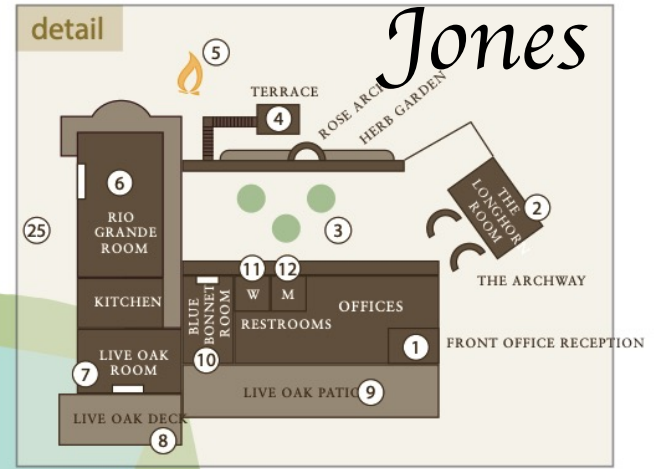

**KEY**

- 1 – Front Office
- 2 – Longhorn Room
- 3 – Rose Garden Courtyard
- 4 – Terrace
- 5 – Small Bonfire
- 6 – Rio Grande Dining Hall
- 7 – Live Oak Room
- 8 – Live Oak Deck
- 9 – Live Oak Patio
- 10 – Bluebonnet Room
- 11 – Women’s Restroom
- 12 – Men’s Restroom
- 13 – Pavilion Lawn
- 14 – Grand Pavilion
- 15 – Soccer Field
- 16 – Catfish Pond
- 17 – Bonfire Pit
- 18 – Baseball Diamond
- 19 – Climbing Wall & Screamer
- 20 – Basketball Court
- 21 – Sand Volleyball Court
- 22 – Lakeside Terrace / Amphitheater
- 23 – Tennis Courts
- 24 – Craft Shed
- 25 – The Backyard
- 26 – Thicket Room
- 27 – Balcones Beach
- 28 – Hillside Pavilion
- 29 – Skeet Shooting Area
- 30 – The Barn
- 31 – Horse Area