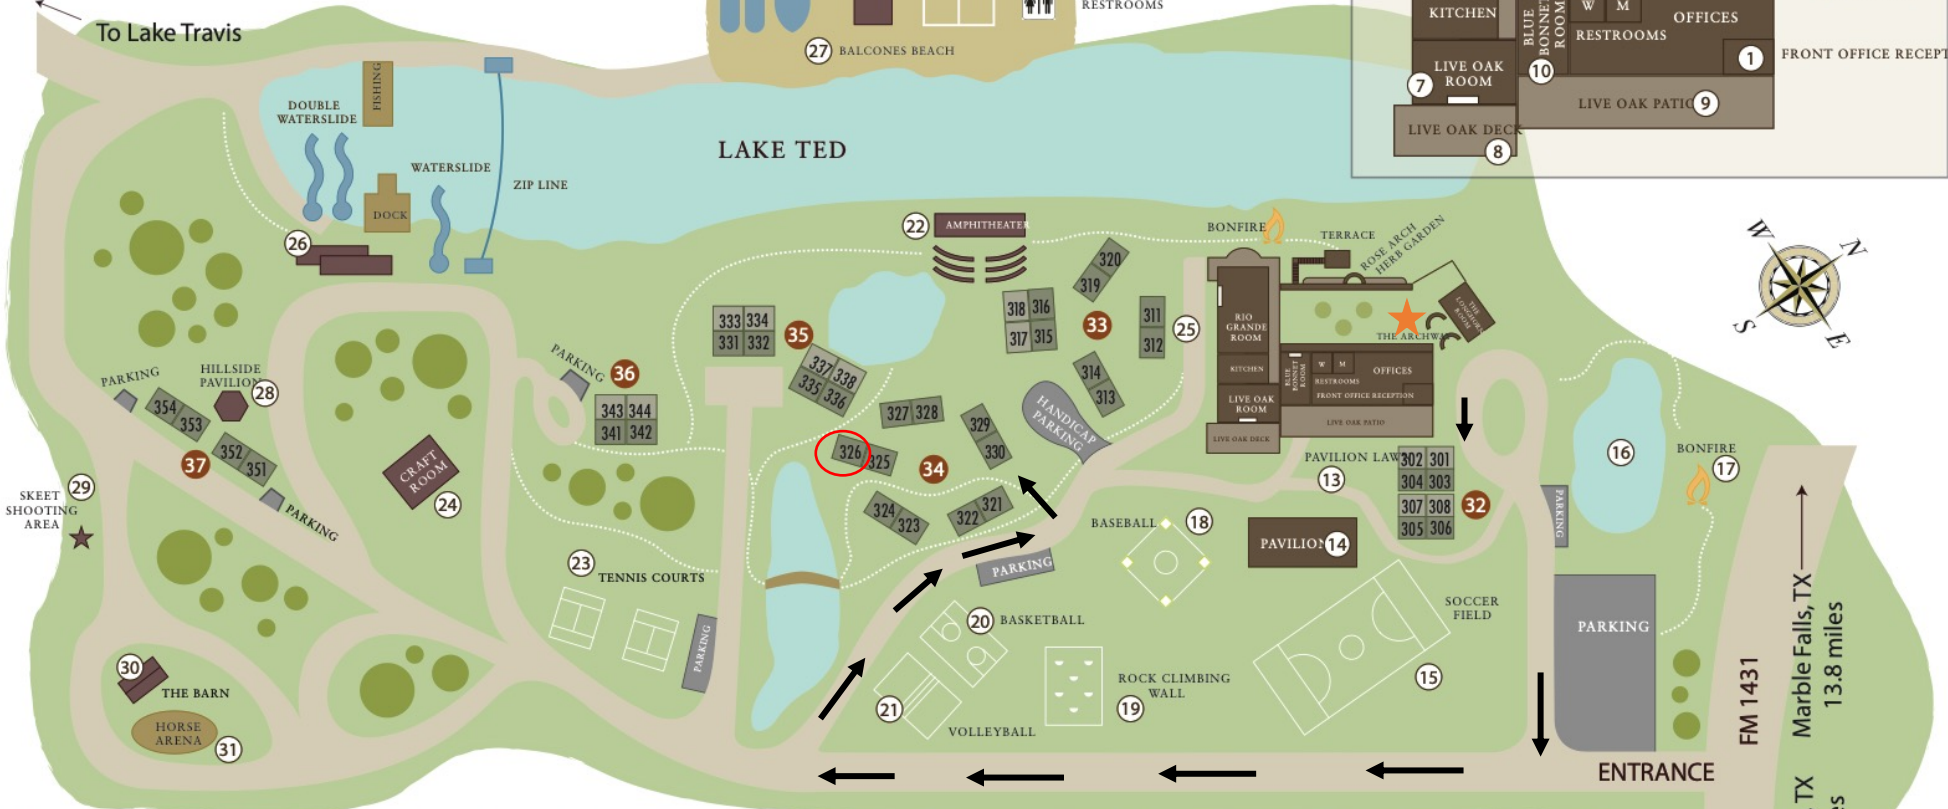

**36-Eagle Pass Cabins**

Name	ext.#
Garner	341
Dezavala	342
Fannin	343
Scurry	344

**37- Fire Circle Cabins**

Name	ext.#
Alamo	351
Goliad	352
San Jacinto	353
Gonzales	354

**KEY**

- 1 – Front Office
- 2 – Longhorn Room
- 3 – Rose Garden Courtyard
- 4 – Terrace
- 5 – Small Bonfire
- 6 – Rio Grande Dining Hall
- 7 – Live Oak Room
- 8 – Live Oak Deck
- 9 – Live Oak Patio
- 10 – Bluebonnet Room
- 11 – Women’s Restroom
- 12 – Men’s Restroom
- 13 – Pavilion Lawn
- 14 – Grand Pavilion
- 15 – Soccer Field
- 16 – Catfish Pond
- 17 – Bonfire Pit
- 18 – Baseball Diamond
- 19 – Climbing Wall & Screamer
- 20 – Basketball Court
- 21 – Sand Volleyball Court
- 22 – Lakeside Terrace / Amphitheater
- 23 – Tennis Courts
- 24 – Craft Shed
- 25 – The Backyard
- 26 – Thicket Room
- 27 – Balcones Beach
- 28 – Hillside Pavilion
- 29 – Skeet Shooting Area
- 30 – The Barn
- 31 – Horse Area