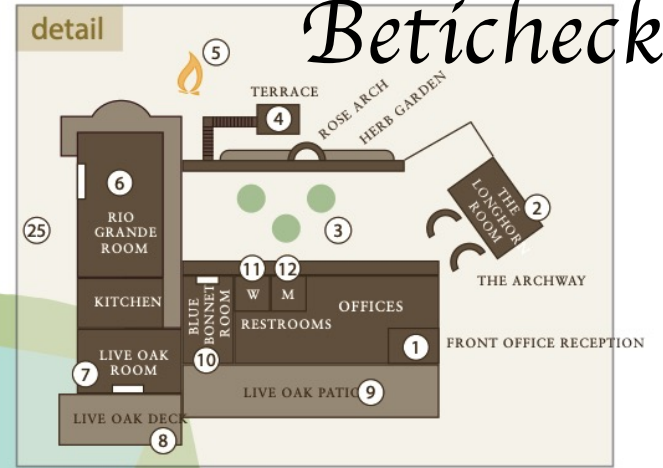

KEY

- 1 - Front Office
- 2 - Longhorn Room
- 3 - Rose Garden Courtyard
- 4 - Terrace
- 5 - Small Bonfire
- 6 - Rio Grande Dining Hall
- 7 - Live Oak Room
- 8 - Live Oak Deck
- 9 - Live Oak Patio
- 10 - Bluebonnet Room
- 11 - Women's Restroom
- 12 - Men's Restroom
- 13 - Pavilion Lawn
- 14 - Grand Pavilion
- 15 - Soccer Field
- 16 - Catfish Pond
- 17 - Bonfire Pit
- 18 - Baseball Diamond
- 19 - Climbing Wall & Screamer
- 20 - Basketball Court
- 21 - Sand Volleyball Court
- 22 - Lakeside Terrace / Amphitheater
- 23 - Tennis Courts
- 24 - Craft Shed
- 25 - The Backyard
- 26 - Thicket Room
- 27 - Balcones Beach
- 28 - Hillside Pavilion
- 29 - Skeet Shooting Area
- 30 - The Barn
- 31 - Horse Area

Questions about your cabin? Please refer to it by cabin name and not ext.# so we can better assist you.

CABINS

32-Agave Lodge Cabins

Name	ext.#
Smithwick*	301
Bush*	302
Parker	303
Jones	304
Hobby*	305
LBJ*	306
Bonham	307
Nimitz	308

* Denotes a cabin that shares a bathroom.

33-Butterfly Garden Cabins

Name	ext.#
Bowie	311
Crockett	312
Rayburn	313
Houston	314
Webb	315
Beticheck	316
Ross	317
Dobie	318
Austin	319
Smith	320

34-Cypress Hill Cabins

Name	ext.#
Hogg	321
Angelina	322
Johnson	323
Driscoll	324
Goodnight	325
Dickenson	326
Ney	327
Jordan	328
Porter	329
Hughes	330

35-Doe Valley Cabins

Name	ext.#
Long	331
Stinson	332
Zaharious	333
King	334
Coleman	335
Blanton	336
Lady Bird	337
O'Connor	338

36-Eagle Pass Cabins

Name	ext.#
Garner	341
Dezavala	342
Fannin	343
Scurry	344