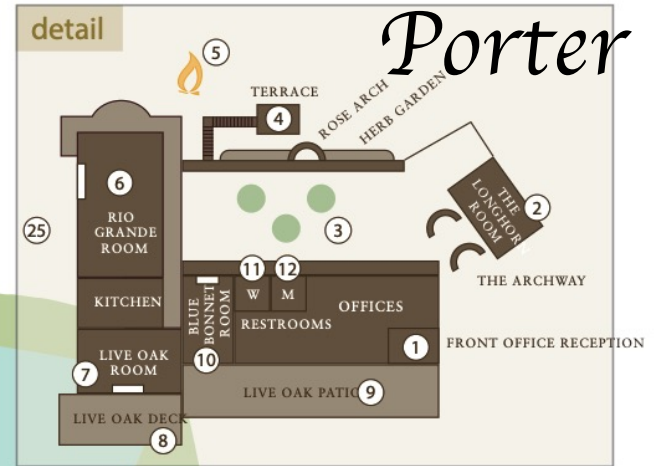

KEY

- 1 – Front Office
- 2 – Longhorn Room
- 3 – Rose Garden Courtyard
- 4 – Terrace
- 5 – Small Bonfire
- 6 – Rio Grande Dining Hall
- 7 – Live Oak Room
- 8 – Live Oak Deck
- 9 – Live Oak Patio
- 10 – Bluebonnet Room
- 11 – Women’s Restroom
- 12 – Men’s Restroom
- 13 – Pavilion Lawn
- 14 – Grand Pavilion
- 15 – Soccer Field
- 16 – Catfish Pond
- 17 – Bonfire Pit
- 18 – Baseball Diamond
- 19 – Climbing Wall & Screamer
- 20 – Basketball Court
- 21 – Sand Volleyball Court
- 22 – Lakeside Terrace / Ampitheater
- 23 – Tennis Courts
- 24 – Craft Shed
- 25 – The Backyard
- 26 – Thicket Room
- 27 – Balcones Beach
- 28 – Hillside Pavilion
- 29 – Skeet Shooting Area
- 30 – The Barn
- 31 – Horse Area

Questions about your cabin? Please refer to it by cabin name and not ext.# so we can better assist you.

CABINS

32-Agave Lodge Cabins

Name	ext.#
Smithwick*	301
Bush*	302
Parker	303
Jones	304
Hobby*	305
LBJ*	306
Bonham	307
Nimitz	308

* Denotes a cabin that shares a bathroom.

33-Butterfly Garden Cabins

Name	ext.#
Bowie	311
Crockett	312
Rayburn	313
Houston	314
Webb	315
Beticheck	316
Ross	317
Dobie	318
Austin	319
Smith	320

34-Cypress Hill Cabins

Name	ext.#
Hogg	321
Angelina	322
Johnson	323
Driscoll	324
Goodnight	325
Dickenson	326
Ney	327
Jordan	328
Porter	329
Hughes	330

35-Doe Valley Cabins

Name	ext.#
Long	331
Stinson	332
Zaharious	333
King	334
Coleman	335
Blanton	336
Lady Bird	337
O'Connor	338

36-Eagle Pass Cabins

Name	ext.#
Garner	341
Dezavala	342
Fannin	343
Scurry	344