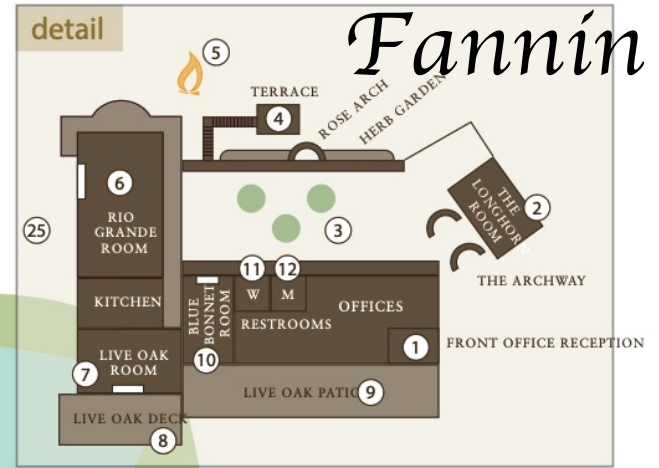

KEY

- 1 – Front Office
- 2 – Longhorn Room
- 3 – Rose Garden Courtyard
- 4 – Terrace
- 5 – Small Bonfire
- 6 – Rio Grande Dining Hall
- 7 – Live Oak Room
- 8 – Live Oak Deck
- 9 – Live Oak Patio
- 10 – Bluebonnet Room
- 11 – Women’s Restroom
- 12 – Men’s Restroom
- 13 – Pavilion Lawn
- 14 – Grand Pavilion
- 15 – Soccer Field
- 16 – Catfish Pond
- 17 – Bonfire Pit
- 18 – Baseball Diamond
- 19 – Climbing Wall & Screamer
- 20 – Basketball Court
- 21 – Sand Volleyball Court
- 22 – Lakeside Terrace / Ampitheater
- 23 – Tennis Courts
- 24 – Craft Shed
- 25 – The Backyard
- 26 – Thicket Room
- 27 – Balcones Beach
- 28 – Hillside Pavilion
- 29 – Skeet Shooting Area
- 30 – The Barn
- 31 – Horse Area

Questions about your cabin? Please refer to it by cabin name and not ext.# so we can better assist you.

CABINS

32-Agave Lodge Cabins

Name	ext.#
Smithwick*	301
Bush*	302
Parker	303
Jones	304
Hobby*	305
LBJ*	306
Bonham	307
Nimitz	308

* Denotes a cabin that shares a bathroom.

33-Butterfly Garden Cabins

Name	ext.#
Bowie	311
Crockett	312
Rayburn	313
Houston	314
Webb	315
Beticheck	316
Ross	317
Dobie	318
Austin	319
Smith	320

34-Cypress Hill Cabins

Name	ext.#
Hogg	321
Angelina	322
Johnson	323
Driscoll	324
Goodnight	325
Dickenson	326
Ney	327
Jordan	328
Porter	329
Hughes	330

35-Doe Valley Cabins

Name	ext.#
Long	331
Stinson	332
Zaharious	333
King	334
Coleman	335
Blanton	336
Lady Bird	337
O'Connor	338

36-Eagle Pass Cabins

Name	ext.#
Garner	341
Dezawa	342
Fannin	343
Scurry	344

37-Fire Circle Cabins

Name	ext.#
Alamo	351
Goliad	352
San Jacinto	353
Gonzales	354

The Retreat
AT BALCONES SPRINGS

FM 1431
Marble Falls, TX 13.8 miles
Lago Vista, TX 13.2 miles