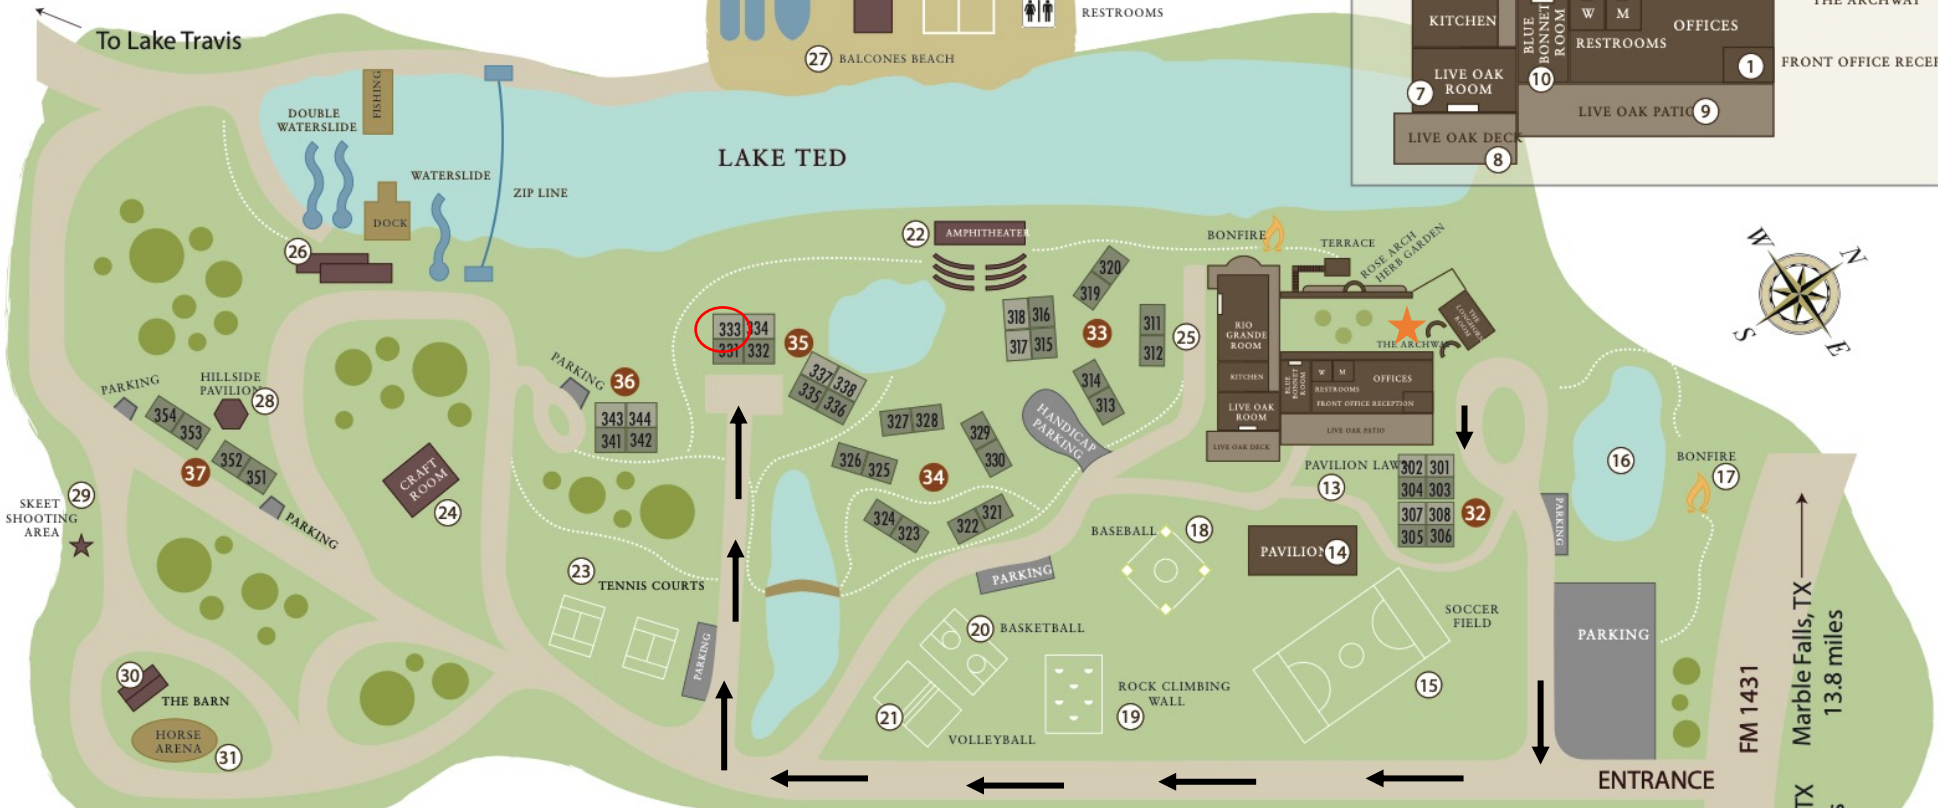

**37- Fire Circle Cabins**

Name	ext.#
Alamo	351
Goliad	352
San Jacinto	353
Gonzales	354

\* Denotes a cabin that shares a bathroom.

**KEY**

- 1 – Front Office
- 2 – Longhorn Room
- 3 – Rose Garden Courtyard
- 4 – Terrace
- 5 – Small Bonfire
- 6 – Rio Grande Dining Hall
- 7 – Live Oak Room
- 8 – Live Oak Deck
- 9 – Live Oak Patio
- 10 – Bluebonnet Room
- 11 – Women’s Restroom
- 12 – Men’s Restroom
- 13 – Pavilion Lawn
- 14 – Grand Pavilion
- 15 – Soccer Field
- 16 – Catfish Pond
- 17 – Bonfire Pit
- 18 – Baseball Diamond
- 19 – Climbing Wall & Screamer
- 20 – Basketball Court
- 21 – Sand Volleyball Court
- 22 – Lakeside Terrace / Amphitheater
- 23 – Tennis Courts
- 24 – Craft Shed
- 25 – The Backyard
- 26 – Thicket Room
- 27 – Balcones Beach
- 28 – Hillside Pavilion
- 29 – Skeet Shooting Area
- 30 – The Barn
- 31 – Horse Area