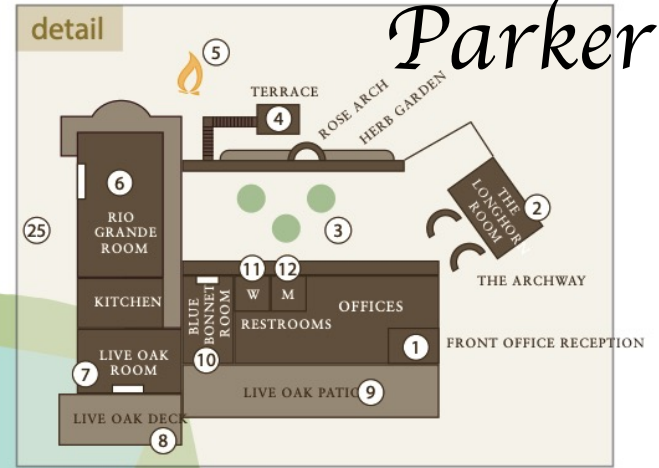

## 37-Fire Circle Cabins

Name	ext. #
Alamo	351
Goliad	352
San Jacinto	353
Gonzales	354

The Retreat  
AT BALCONES SPRINGS

FM 1431  
Marble Falls, TX 13.8 miles  
Lago Vista, TX 13.2 miles

**KEY**

- 1 – Front Office
- 2 – Longhorn Room
- 3 – Rose Garden Courtyard
- 4 – Terrace
- 5 – Small Bonfire
- 6 – Rio Grande Dining Hall
- 7 – Live Oak Room
- 8 – Live Oak Deck
- 9 – Live Oak Patio
- 10 – Bluebonnet Room
- 11 – Women’s Restroom
- 12 – Men’s Restroom
- 13 – Pavilion Lawn
- 14 – Grand Pavilion
- 15 – Soccer Field
- 16 – Catfish Pond
- 17 – Bonfire Pit
- 18 – Baseball Diamond
- 19 – Climbing Wall & Screamer
- 20 – Basketball Court
- 21 – Sand Volleyball Court
- 22 – Lakeside Terrace / Amphitheater
- 23 – Tennis Courts
- 24 – Craft Shed
- 25 – The Backyard
- 26 – Thicket Room
- 27 – Balcones Beach
- 28 – Hillside Pavilion
- 29 – Skeet Shooting Area
- 30 – The Barn
- 31 – Horse Area