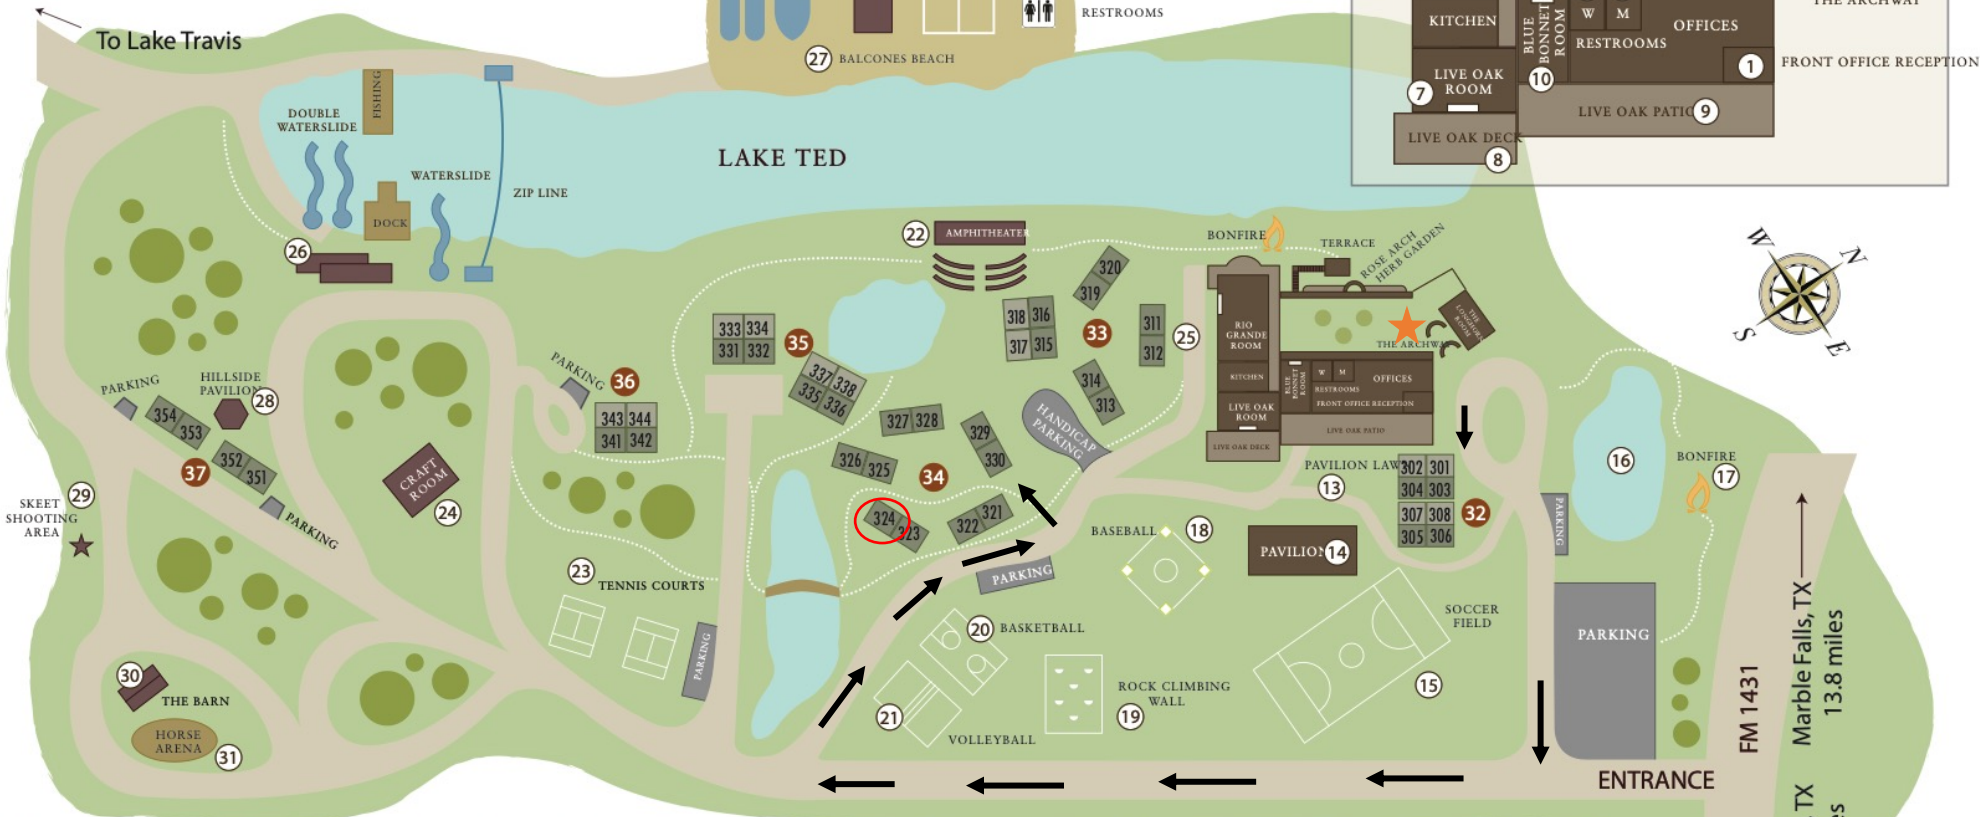

KEY

- 1 – Front Office
- 2 – Longhorn Room
- 3 – Rose Garden Courtyard
- 4 – Terrace
- 5 – Small Bonfire
- 6 – Rio Grande Dining Hall
- 7 – Live Oak Room
- 8 – Live Oak Deck
- 9 – Live Oak Patio
- 10 – Bluebonnet Room
- 11 – Women’s Restroom
- 12 – Men’s Restroom
- 13 – Pavilion Lawn
- 14 – Grand Pavilion
- 15 – Soccer Field
- 16 – Catfish Pond
- 17 – Bonfire Pit
- 18 – Baseball Diamond
- 19 – Climbing Wall & Screamer
- 20 – Basketball Court
- 21 – Sand Volleyball Court
- 22 – Lakeside Terrace / Ampitheater
- 23 – Tennis Courts
- 24 – Craft Shed
- 25 – The Backyard
- 26 – Thicket Room
- 27 – Balcones Beach
- 28 – Hillside Pavilion
- 29 – Skeet Shooting Area
- 30 – The Barn
- 31 – Horse Area

Driscoll

Questions about your cabin? Please refer to it by cabin name and not ext.# so we can better assist you.

CABINS

32-Agave Lodge Cabins	
Name	ext.#
Smithwick*	301
Bush*	302
Parker	303
Jones	304
Hobby*	305
LBJ*	306
Bonham	307
Nimitz	308

* Denotes a cabin that shares a bathroom.

33-Butterfly Garden Cabins	
Name	ext.#
Bowie	311
Crockett	312
Rayburn	313
Houston	314
Webb	315
Beticheck	316
Ross	317
Dobie	318
Austin	319
Smith	320

34-Cypress Hill Cabins	
Name	ext.#
Hogg	321
Angelina	322
Johnson	323
Goodnight	325
Dickenson	326
Ney	327
Jordan	328
Porter	329
Hughes	330

35-Doe Valley Cabins	
Name	ext.#
Long	331
Stinson	332
Zaharious	333
King	334
Coleman	335
Blanton	336
Lady Bird	337
O'Connor	338

36-Eagle Pass Cabins	
Name	ext.#
Garner	341
Dezavala	342
Fannin	343
Scurry	344

37- Fire Circle Cabins	
Name	ext.#
Alamo	351
Goliad	352
San Jacinto	353
Gonzales	354

The Retreat
AT BALCONES SPRINGS

FM 1431
Lago Vista, TX 13.2 miles
Marble Falls, TX 13.8 miles