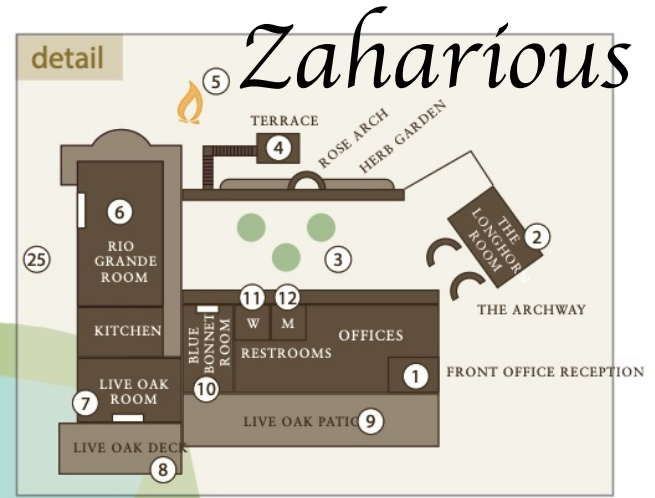

**37- Fire Circle Cabins**

Name	ext.#
Alamo	351
Goliad	352
San Jacinto	353
Gonzales	354

\* Denotes a cabin that shares a bathroom.

**KEY**

- 1 – Front Office
- 2 – Longhorn Room
- 3 – Rose Garden Courtyard
- 4 – Terrace
- 5 – Small Bonfire
- 6 – Rio Grande Dining Hall
- 7 – Live Oak Room
- 8 – Live Oak Deck
- 9 – Live Oak Patio
- 10 – Bluebonnet Room
- 11 – Women’s Restroom
- 12 – Men’s Restroom
- 13 – Pavilion Lawn
- 14 – Grand Pavilion
- 15 – Soccer Field
- 16 – Catfish Pond
- 17 – Bonfire Pit
- 18 – Baseball Diamond
- 19 – Climbing Wall & Screamer
- 20 – Basketball Court
- 21 – Sand Volleyball Court
- 22 – Lakeside Terrace / Amphitheater
- 23 – Tennis Courts
- 24 – Craft Shed
- 25 – The Backyard
- 26 – Thicket Room
- 27 – Balcones Beach
- 28 – Hillside Pavilion
- 29 – Skeet Shooting Area
- 30 – The Barn
- 31 – Horse Area