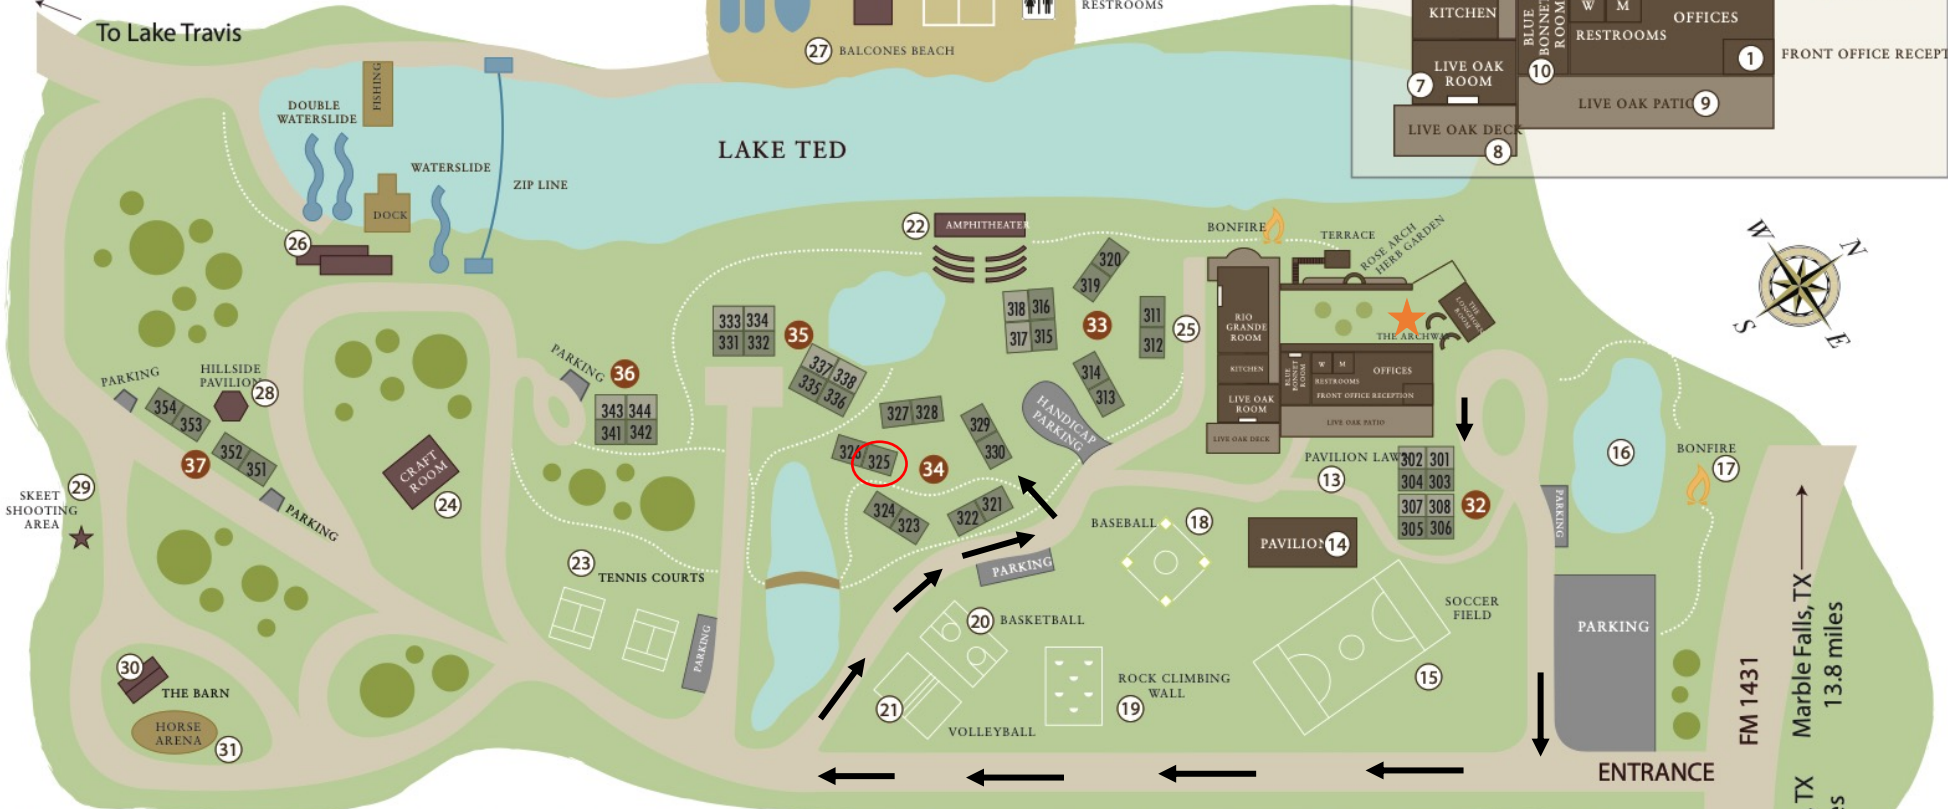

37- Fire Circle Cabins	
Name	ext.#
Alamo	351
Goliad	352
San Jacinto	353
Gonzales	354

The Retreat  
AT BALCONES SPRINGS

FM 1431  
Lago Vista, TX 13.2 miles  
Marble Falls, TX 13.8 miles

**KEY**

- 1 – Front Office
- 2 – Longhorn Room
- 3 – Rose Garden Courtyard
- 4 – Terrace
- 5 – Small Bonfire
- 6 – Rio Grande Dining Hall
- 7 – Live Oak Room
- 8 – Live Oak Deck
- 9 – Live Oak Patio
- 10 – Bluebonnet Room
- 11 – Women’s Restroom
- 12 – Men’s Restroom
- 13 – Pavilion Lawn
- 14 – Grand Pavilion
- 15 – Soccer Field
- 16 – Catfish Pond
- 17 – Bonfire Pit
- 18 – Baseball Diamond
- 19 – Climbing Wall & Screamer
- 20 – Basketball Court
- 21 – Sand Volleyball Court
- 22 – Lakeside Terrace / Amphitheater
- 23 – Tennis Courts
- 24 – Craft Shed
- 25 – The Backyard
- 26 – Thicket Room
- 27 – Balcones Beach
- 28 – Hillside Pavilion
- 29 – Skeet Shooting Area
- 30 – The Barn
- 31 – Horse Area