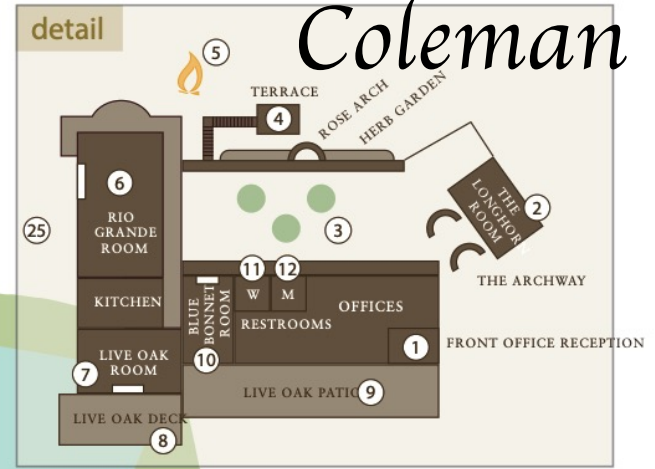

**36-Eagle Pass Cabins**

Name	ext.#
Garner	341
Dezavala	342
Fannin	343
Scurry	344

**37- Fire Circle Cabins**

Name	ext.#
Alamo	351
Goliad	352
San Jacinto	353
Gonzales	354

**KEY**

- 1 – Front Office
- 2 – Longhorn Room
- 3 – Rose Garden Courtyard
- 4 – Terrace
- 5 – Small Bonfire
- 6 – Rio Grande Dining Hall
- 7 – Live Oak Room
- 8 – Live Oak Deck
- 9 – Live Oak Patio
- 10 – Bluebonnet Room
- 11 – Women’s Restroom
- 12 – Men’s Restroom
- 13 – Pavilion Lawn
- 14 – Grand Pavilion
- 15 – Soccer Field
- 16 – Catfish Pond
- 17 – Bonfire Pit
- 18 – Baseball Diamond
- 19 – Climbing Wall & Screamer
- 20 – Basketball Court
- 21 – Sand Volleyball Court
- 22 – Lakeside Terrace / Ampitheater
- 23 – Tennis Courts
- 24 – Craft Shed
- 25 – The Backyard
- 26 – Thicket Room
- 27 – Balcones Beach
- 28 – Hillside Pavilion
- 29 – Skeet Shooting Area
- 30 – The Barn
- 31 – Horse Area