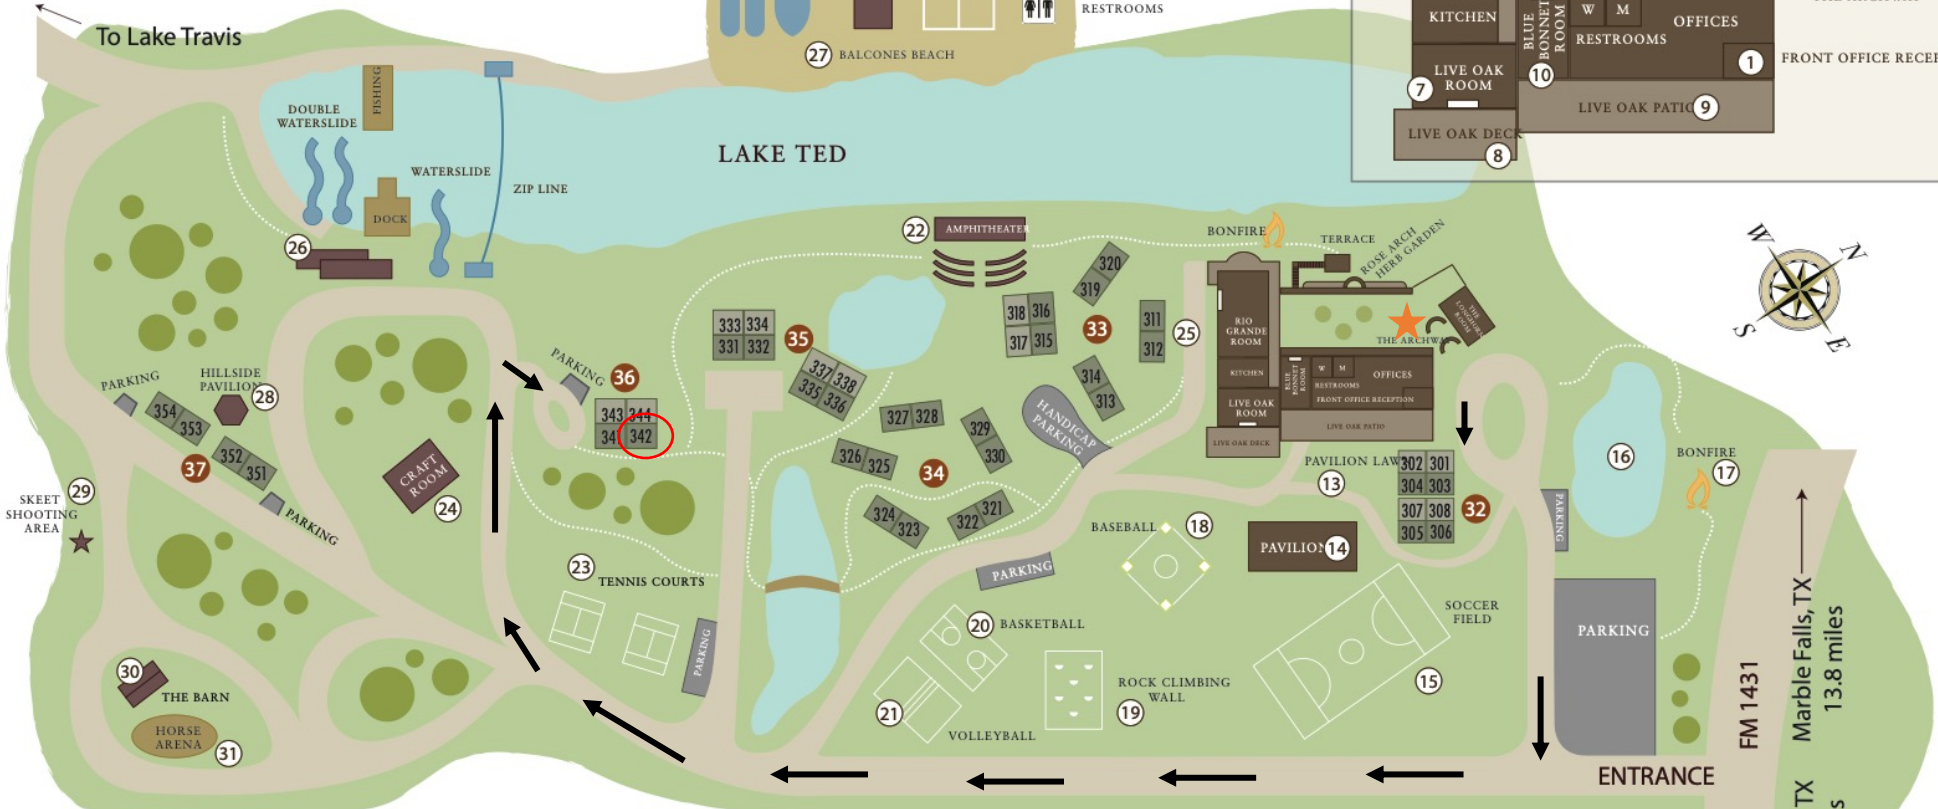

## 37-Fire Circle Cabins

Name	ext.#
Alamo	351
Goliad	352
San Jacinto	353
Gonzales	354

AT BALCONES SPRINGS

FM 1431  
 Lago Vista, TX 13.2 miles  
 Marble Falls, TX 13.8 miles

**KEY**

- 1 – Front Office
- 2 – Longhorn Room
- 3 – Rose Garden Courtyard
- 4 – Terrace
- 5 – Small Bonfire
- 6 – Rio Grande Dining Hall
- 7 – Live Oak Room
- 8 – Live Oak Deck
- 9 – Live Oak Patio
- 10 – Bluebonnet Room
- 11 – Women’s Restroom
- 12 – Men’s Restroom
- 13 – Pavilion Lawn
- 14 – Grand Pavilion
- 15 – Soccer Field
- 16 – Catfish Pond
- 17 – Bonfire Pit
- 18 – Baseball Diamond
- 19 – Climbing Wall & Screamer
- 20 – Basketball Court
- 21 – Sand Volleyball Court
- 22 – Lakeside Terrace / Amphitheater
- 23 – Tennis Courts
- 24 – Craft Shed
- 25 – The Backyard
- 26 – Thicket Room
- 27 – Balcones Beach
- 28 – Hillside Pavilion
- 29 – Skeet Shooting Area
- 30 – The Barn
- 31 – Horse Area