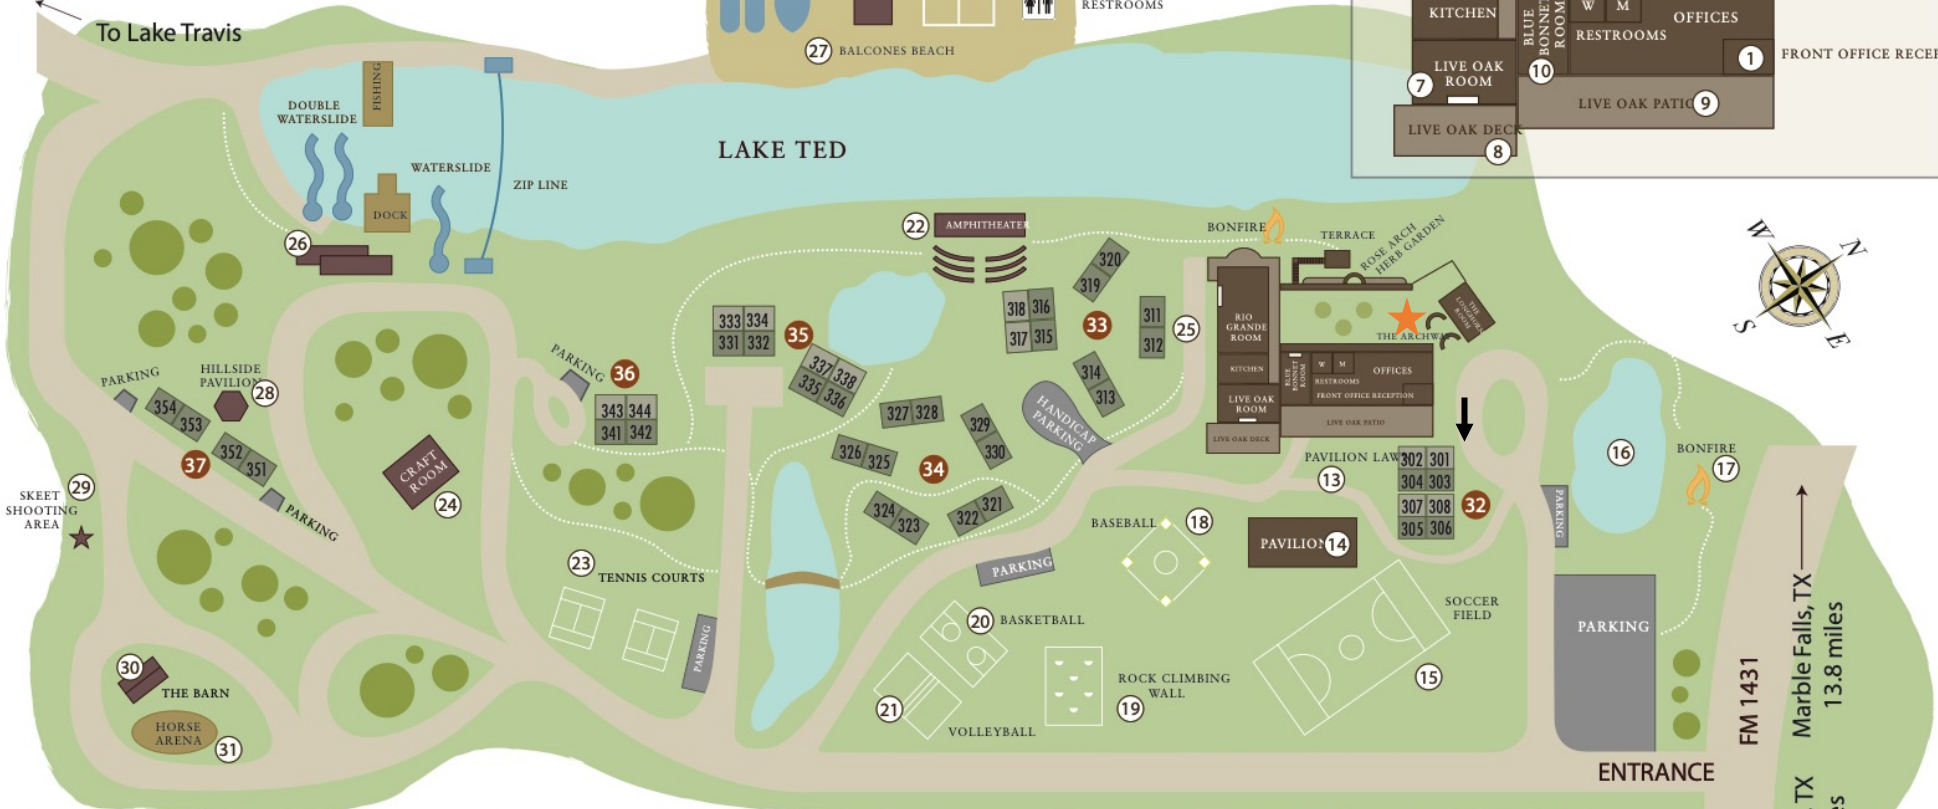

**KEY**

- 1 – Front Office
- 2 – Longhorn Room
- 3 – Rose Garden Courtyard
- 4 – Terrace
- 5 – Small Bonfire
- 6 – Rio Grande Dining Hall
- 7 – Live Oak Room
- 8 – Live Oak Deck
- 9 – Live Oak Patio
- 10 – Bluebonnet Room
- 11 – Women’s Restroom
- 12 – Men’s Restroom
- 13 – Pavilion Lawn
- 14 – Grand Pavilion
- 15 – Soccer Field
- 16 – Catfish Pond
- 17 – Bonfire Pit
- 18 – Baseball Diamond
- 19 – Climbing Wall & Screamer
- 20 – Basketball Court
- 21 – Sand Volleyball Court
- 22 – Lakeside Terrace / Amphitheater
- 23 – Tennis Courts
- 24 – Craft Shed
- 25 – The Backyard
- 26 – Thicket Room
- 27 – Balcones Beach
- 28 – Hillside Pavilion
- 29 – Skeet Shooting Area
- 30 – The Barn
- 31 – Horse Area