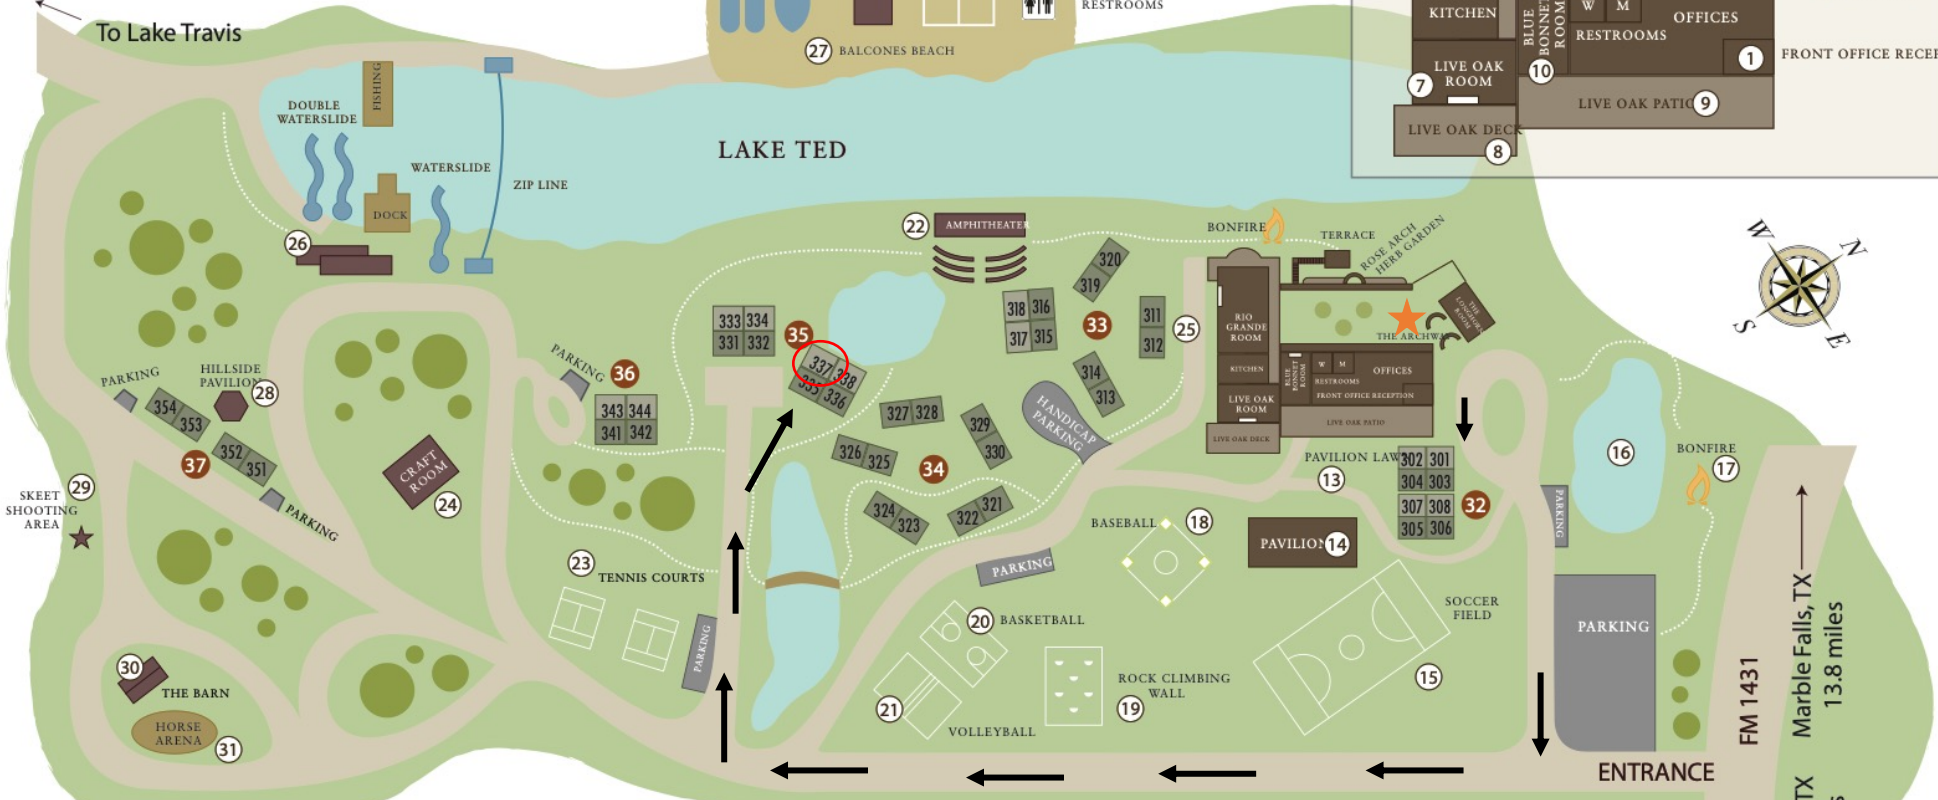

## 37-Fire Circle Cabins

Name	ext.#
Alamo	351
Goliad	352
San Jacinto	353
Gonzales	354

*The Retreat*  
AT BALCONES SPRINGS

FM 1431  
Marble Falls, TX 13.8 miles  
Lago Vista, TX 13.2 miles

**KEY**

- 1 – Front Office
- 2 – Longhorn Room
- 3 – Rose Garden Courtyard
- 4 – Terrace
- 5 – Small Bonfire
- 6 – Rio Grande Dining Hall
- 7 – Live Oak Room
- 8 – Live Oak Deck
- 9 – Live Oak Patio
- 10 – Bluebonnet Room
- 11 – Women’s Restroom
- 12 – Men’s Restroom
- 13 – Pavilion Lawn
- 14 – Grand Pavilion
- 15 – Soccer Field
- 16 – Catfish Pond
- 17 – Bonfire Pit
- 18 – Baseball Diamond
- 19 – Climbing Wall & Screamer
- 20 – Basketball Court
- 21 – Sand Volleyball Court
- 22 – Lakeside Terrace / Ampitheater
- 23 – Tennis Courts
- 24 – Craft Shed
- 25 – The Backyard
- 26 – Thicket Room
- 27 – Balcones Beach
- 28 – Hillside Pavilion
- 29 – Skeet Shooting Area
- 30 – The Barn
- 31 – Horse Area