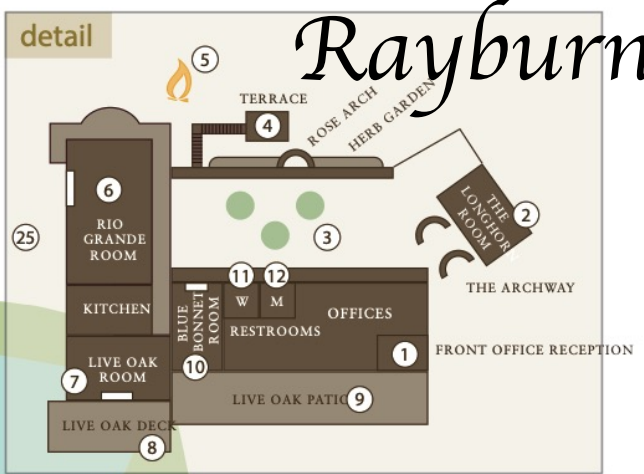

KEY

- 1 - Front Office
- 2 - Longhorn Room
- 3 - Rose Garden Courtyard
- 4 - Terrace
- 5 - Small Bonfire
- 6 - Rio Grande Dining Hall
- 7 - Live Oak Room
- 8 - Live Oak Deck
- 9 - Live Oak Patio
- 10 - Bluebonnet Room
- 11 - Women's Restroom
- 12 - Men's Restroom
- 13 - Pavilion Lawn
- 14 - Grand Pavilion
- 15 - Soccer Field
- 16 - Catfish Pond
- 17 - Bonfire Pit
- 18 - Baseball Diamond
- 19 - Climbing Wall & Screamer
- 20 - Basketball Court
- 21 - Sand Volleyball Court
- 22 - Lakeside Terrace / Amphitheater
- 23 - Tennis Courts
- 24 - Craft Shed
- 25 - The Backyard
- 26 - Thicket Room
- 27 - Balcones Beach
- 28 - Hillside Pavilion
- 29 - Skeet Shooting Area
- 30 - The Barn
- 31 - Horse Area

Questions about your cabin? Please refer to it by cabin name and not ext.# so we can better assist you.

CABINS

32-Agave Lodge Cabins	
Name	ext.#
Smithwick*	301
Bush*	302
Parker	303
Jones	304
Hobby*	305
LBJ*	306
Bonham	307
Nimitz	308

* Denotes a cabin that shares a bathroom.

33-Butterfly Garden Cabins	
Name	ext.#
Bowie	311
Crockett	312
Rayburn	313
Houston	314
Webb	315
Beticheck	316
Ross	317
Dobie	318
Austin	319
Smith	320

34-Cypress Hill Cabins	
Name	ext.#
Hogg	321
Angelina	322
Johnson	323
Driscoll	324
Goodnight	325
Dickenson	326
Ney	327
Jordan	328
Porter	329
Hughes	330

35-Doe Valley Cabins	
Name	ext.#
Long	331
Stinson	332
Zaharious	333
King	334
Coleman	335
Blanton	336
Lady Bird	337
O'Connor	338

36-Eagle Pass Cabins	
Name	ext.#
Garner	341
Dezavala	342
Fannin	343
Scurry	344
37-Fire Circle Cabins	
Name	ext.#
Alamo	351
Goliad	352
San Jacinto	353
Gonzales	354

The Retreat
AT BALCONES SPRINGS

FM 1431
Lago Vista, TX 13.2 miles
Marble Falls, TX 13.8 miles