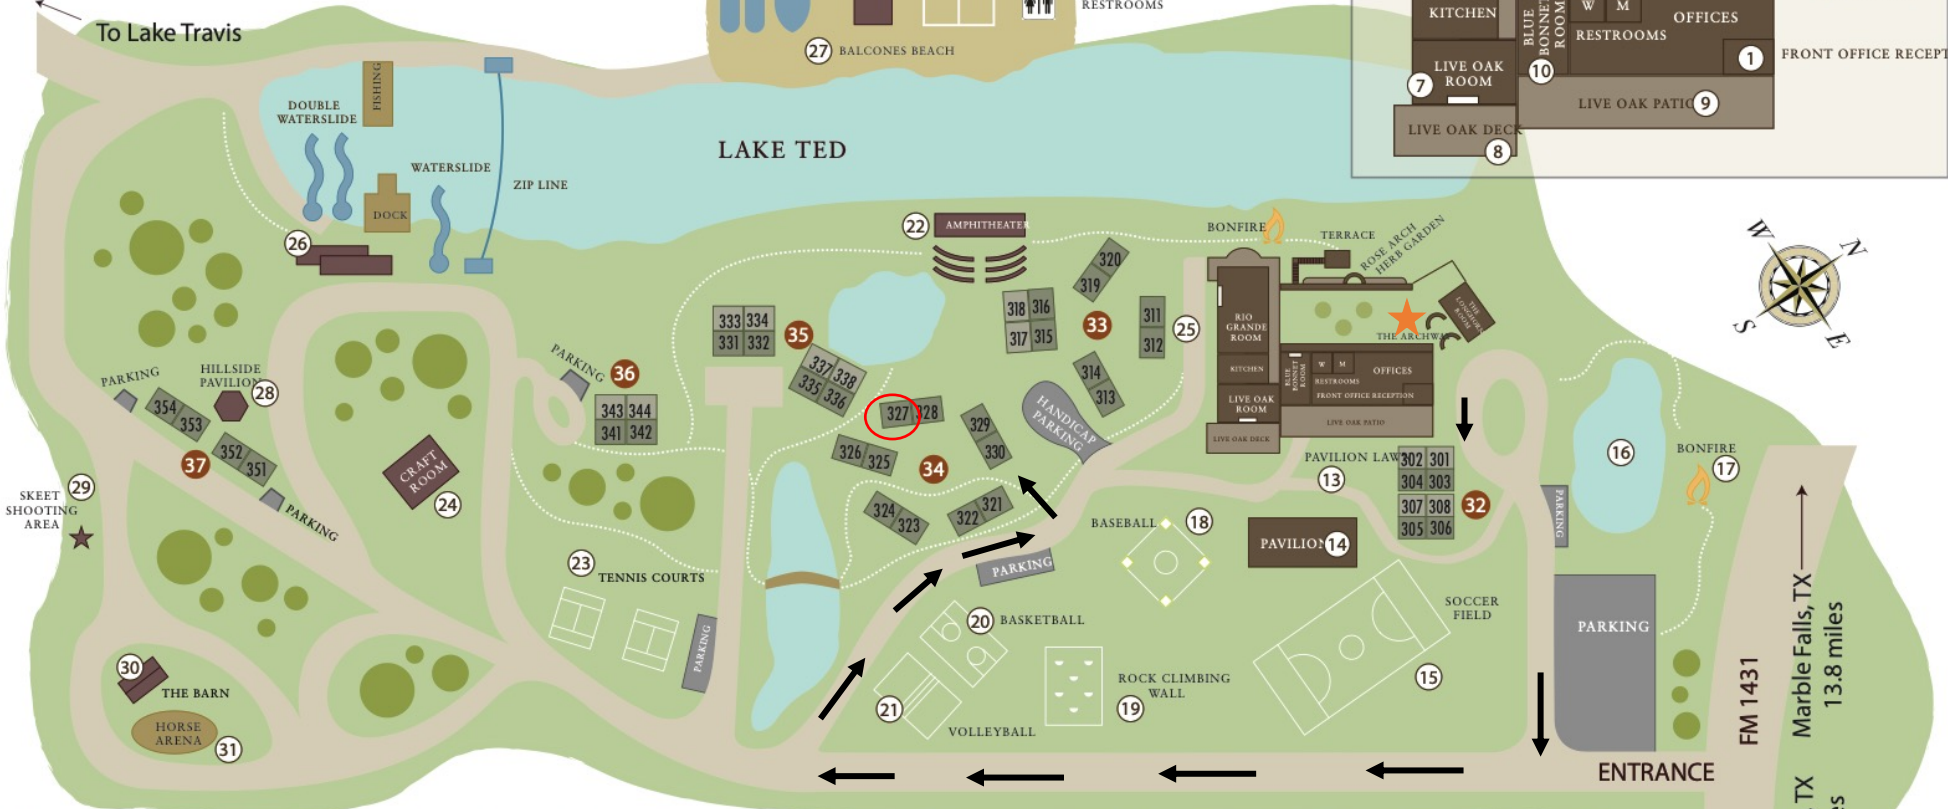

**36-Eagle Pass Cabins**

Name	ext.#
Garner	341
Dezavala	342
Fannin	343
Scurry	344

**37- Fire Circle Cabins**

Name	ext.#
Alamo	351
Goliad	352
San Jacinto	353
Gonzales	354

**KEY**

- 1 – Front Office
- 2 – Longhorn Room
- 3 – Rose Garden Courtyard
- 4 – Terrace
- 5 – Small Bonfire
- 6 – Rio Grande Dining Hall
- 7 – Live Oak Room
- 8 – Live Oak Deck
- 9 – Live Oak Patio
- 10 – Bluebonnet Room
- 11 – Women’s Restroom
- 12 – Men’s Restroom
- 13 – Pavilion Lawn
- 14 – Grand Pavilion
- 15 – Soccer Field
- 16 – Catfish Pond
- 17 – Bonfire Pit
- 18 – Baseball Diamond
- 19 – Climbing Wall & Screamer
- 20 – Basketball Court
- 21 – Sand Volleyball Court
- 22 – Lakeside Terrace / Ampitheater
- 23 – Tennis Courts
- 24 – Craft Shed
- 25 – The Backyard
- 26 – Thicket Room
- 27 – Balcones Beach
- 28 – Hillside Pavilion
- 29 – Skeet Shooting Area
- 30 – The Barn
- 31 – Horse Area