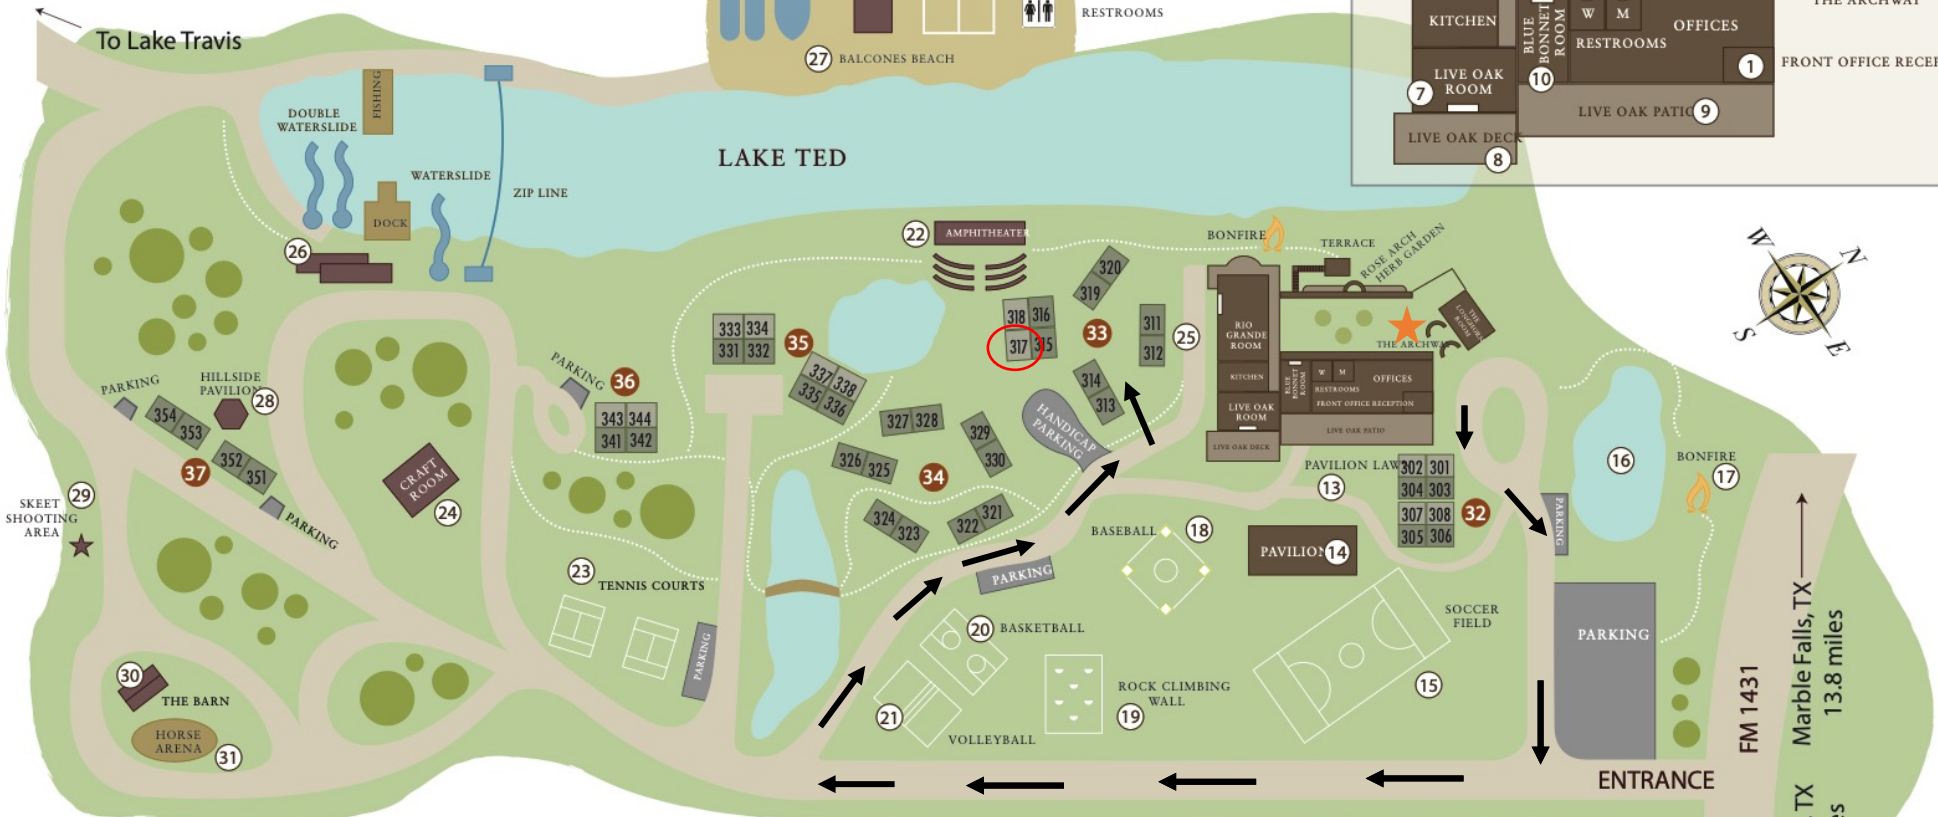

Questions about your cabin? Please refer to it by cabin name and not ext.# so we can better assist you.

CABINS

32-Agave Lodge Cabins

Name	ext.#
Smithwick*	301
Bush*	302
Parker	303
Jones	304
Hobby*	305
LBJ*	306
Bonham	307
Nimitz	308

* Denotes a cabin that shares a bathroom.

33-Butterfly Garden Cabins

Name	ext.#
Bowie	311
Crockett	312
Rayburn	313
Houston	314
Webb	315
Betiched	316
Ross	317
Dobit	318
Austin	319
Smith	320

34-Cypress Hill Cabins

Name	ext.#
Hogg	321
Angelina	322
Johnson	323
Driscoll	324
Goodnight	325
Dickenson	326
Ney	327
Jordan	328
Porter	329
Hughes	330

35-Doe Valley Cabins

Name	ext.#
Long	331
Stinson	332
Zaharious	333
King	334
Coleman	335
Blanton	336
Lady Bird	337
O'Connor	338

36-Eagle Pass Cabins

Name	ext.#
Garner	341
Dezavala	342
Fannin	343
Scurry	344

37- Fire Circle Cabins

Name	ext.#
Alamo	351
Goliad	352
San Jacinto	353
Gonzales	354

The Retreat
AT BALCONES SPRINGS

FM 1431
Marble Falls, TX 13.8 miles
Lago Vista, TX 13.2 miles