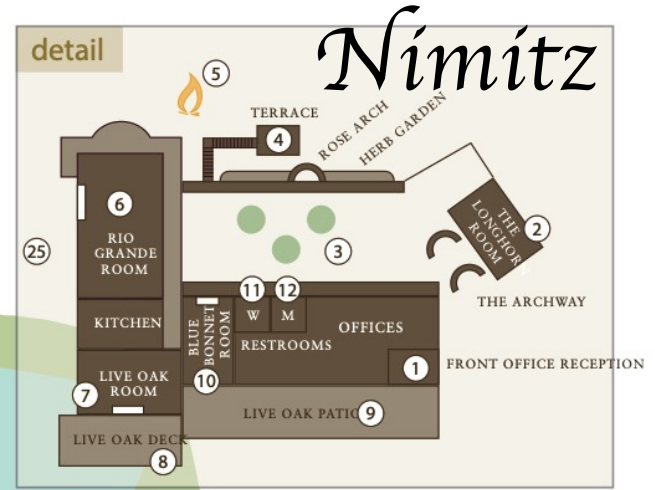

KEY

- 1 – Front Office
- 2 – Longhorn Room
- 3 – Rose Garden Courtyard
- 4 – Terrace
- 5 – Small Bonfire
- 6 – Rio Grande Dining Hall
- 7 – Live Oak Room
- 8 – Live Oak Deck
- 9 – Live Oak Patio
- 10 – Bluebonnet Room
- 11 – Women’s Restroom
- 12 – Men’s Restroom
- 13 – Pavilion Lawn
- 14 – Grand Pavilion
- 15 – Soccer Field
- 16 – Catfish Pond
- 17 – Bonfire Pit
- 18 – Baseball Diamond
- 19 – Climbing Wall & Screamer
- 20 – Basketball Court
- 21 – Sand Volleyball Court
- 22 – Lakeside Terrace / Amphitheater
- 23 – Tennis Courts
- 24 – Craft Shed
- 25 – The Backyard
- 26 – Thicket Room
- 27 – Balcones Beach
- 28 – Hillside Pavilion
- 29 – Skeet Shooting Area
- 30 – The Barn
- 31 – Horse Area

Questions about your cabin? Please refer to it by cabin name and not ext.# so we can better assist you.

CABINS

32-Agave Lodge Cabins

Name	ext.#
Smithwick*	301
Bush*	302
Parker	303
Jones	304
Hobby*	305
LBJ*	306
Bonham	307
Nimitz	308

* Denotes a cabin that shares a bathroom.

33-Butterfly Garden Cabins

Name	ext.#
Bowie	311
Crockett	312
Rayburn	313
Houston	314
Webb	315
Beticheck	316
Ross	317
Dobie	318
Austin	319
Smith	320

34-Cypress Hill Cabins

Name	ext.#
Hogg	321
Angelina	322
Johnson	323
Driscoll	324
Goodnight	325
Dickenson	326
Ney	327
Jordan	328
Porter	329
Hughes	330

35-Doe Valley Cabins

Name	ext.#
Long	331
Stinson	332
Zaharious	333
King	334
Coleman	335
Blanton	336
Lady Bird	337
O'Connor	338

36-Eagle Pass Cabins

Name	ext.#
Garner	341
Dezavala	342
Fannin	343
Scurry	344

37- Fire Circle Cabins

Name	ext.#
Alamo	351
Goliad	352
San Jacinto	353
Gonzales	354