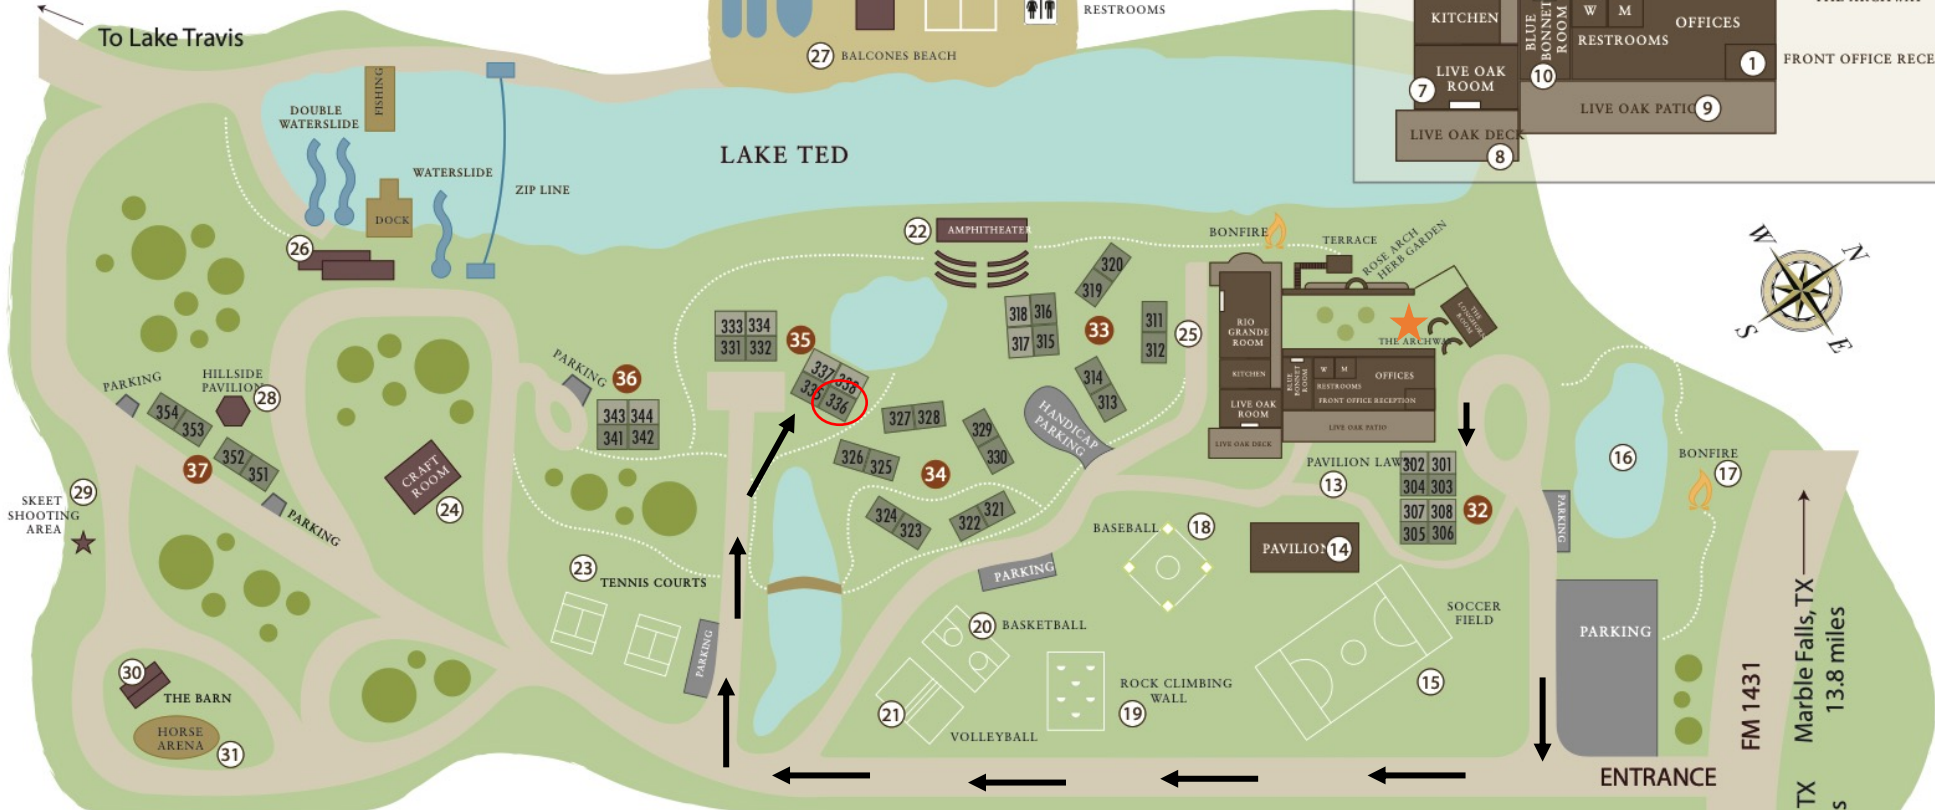

KEY

- 1 – Front Office
- 2 – Longhorn Room
- 3 – Rose Garden Courtyard
- 4 – Terrace
- 5 – Small Bonfire
- 6 – Rio Grande Dining Hall
- 7 – Live Oak Room
- 8 – Live Oak Deck
- 9 – Live Oak Patio
- 10 – Bluebonnet Room
- 11 – Women’s Restroom
- 12 – Men’s Restroom
- 13 – Pavilion Lawn
- 14 – Grand Pavilion
- 15 – Soccer Field
- 16 – Catfish Pond
- 17 – Bonfire Pit
- 18 – Baseball Diamond
- 19 – Climbing Wall & Screamer
- 20 – Basketball Court
- 21 – Sand Volleyball Court
- 22 – Lakeside Terrace / Amphitheater
- 23 – Tennis Courts
- 24 – Craft Shed
- 25 – The Backyard
- 26 – Thicket Room
- 27 – Balcones Beach
- 28 – Hillside Pavilion
- 29 – Skeet Shooting Area
- 30 – The Barn
- 31 – Horse Area

Questions about your cabin? Please refer to it by cabin name and not ext.# so we can better assist you.

CABINS

32-Agave Lodge Cabins

Name	ext.#
Smithwick*	301
Bush*	302
Parker	303
Jones	304
Hobby*	305
LBJ*	306
Bonham	307
Nimitz	308

* Denotes a cabin that shares a bathroom.

33-Butterfly Garden Cabins

Name	ext.#
Bowie	311
Crockett	312
Rayburn	313
Houston	314
Webb	315
Beticheck	316
Ross	317
Dobie	318
Austin	319
Smith	320

34-Cypress Hill Cabins

Name	ext.#
Hogg	321
Angelina	322
Johnson	323
Driscoll	324
Goodnight	325
Dickenson	326
Ney	327
Jordan	328
Porter	329
Hughes	330

35-Doe Valley Cabins

Name	ext.#
Long	331
Stinson	332
Zaharious	333
King	334
Coleman	335
Blanton	336
Lady Bird	337
O'Connor	338

36-Eagle Pass Cabins

Name	ext.#
Garner	341
Dezavala	342
Fannin	343
Scurry	344

37-Fire Circle Cabins

Name	ext.#
Alamo	351
Goliad	352
San Jacinto	353
Gonzales	354

The Retreat
AT BALCONES SPRINGS

FM 1431
Marble Falls, TX 13.8 miles
Lago Vista, TX 13.2 miles