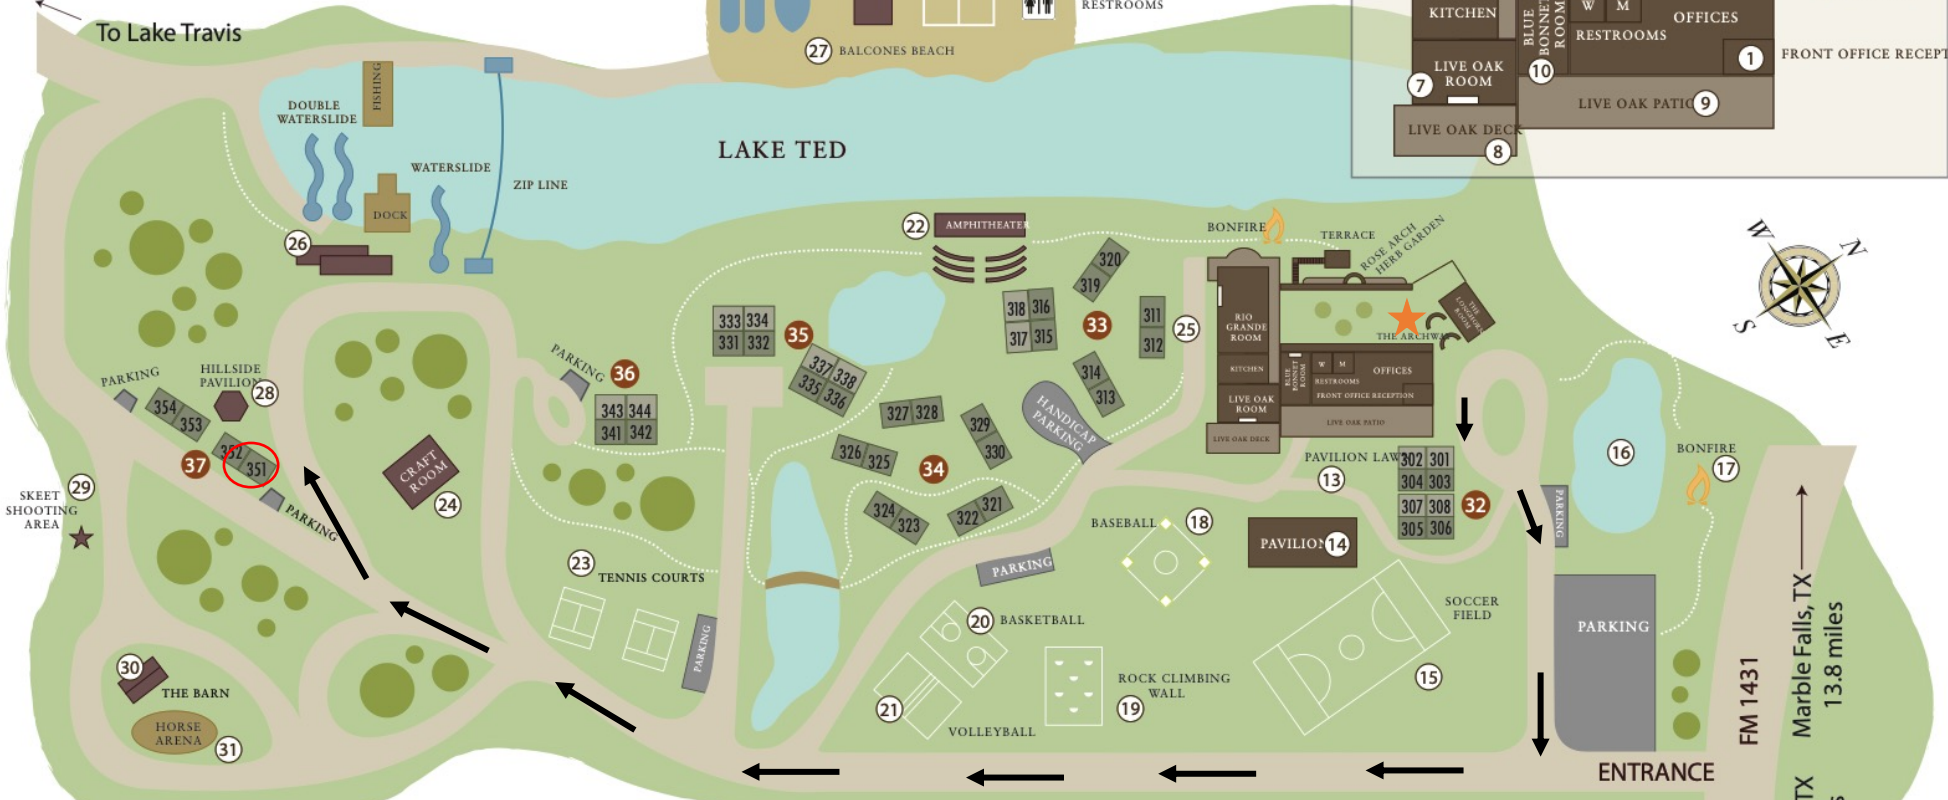

**KEY**

- 1 – Front Office
- 2 – Longhorn Room
- 3 – Rose Garden Courtyard
- 4 – Terrace
- 5 – Small Bonfire
- 6 – Rio Grande Dining Hall
- 7 – Live Oak Room
- 8 – Live Oak Deck
- 9 – Live Oak Patio
- 10 – Bluebonnet Room
- 11 – Women’s Restroom
- 12 – Men’s Restroom
- 13 – Pavilion Lawn
- 14 – Grand Pavilion
- 15 – Soccer Field
- 16 – Catfish Pond
- 17 – Bonfire Pit
- 18 – Baseball Diamond
- 19 – Climbing Wall & Screamer
- 20 – Basketball Court
- 21 – Sand Volleyball Court
- 22 – Lakeside Terrace / Ampitheater
- 23 – Tennis Courts
- 24 – Craft Shed
- 25 – The Backyard
- 26 – Thicket Room
- 27 – Balcones Beach
- 28 – Hillside Pavilion
- 29 – Skeet Shooting Area
- 30 – The Barn
- 31 – Horse Area