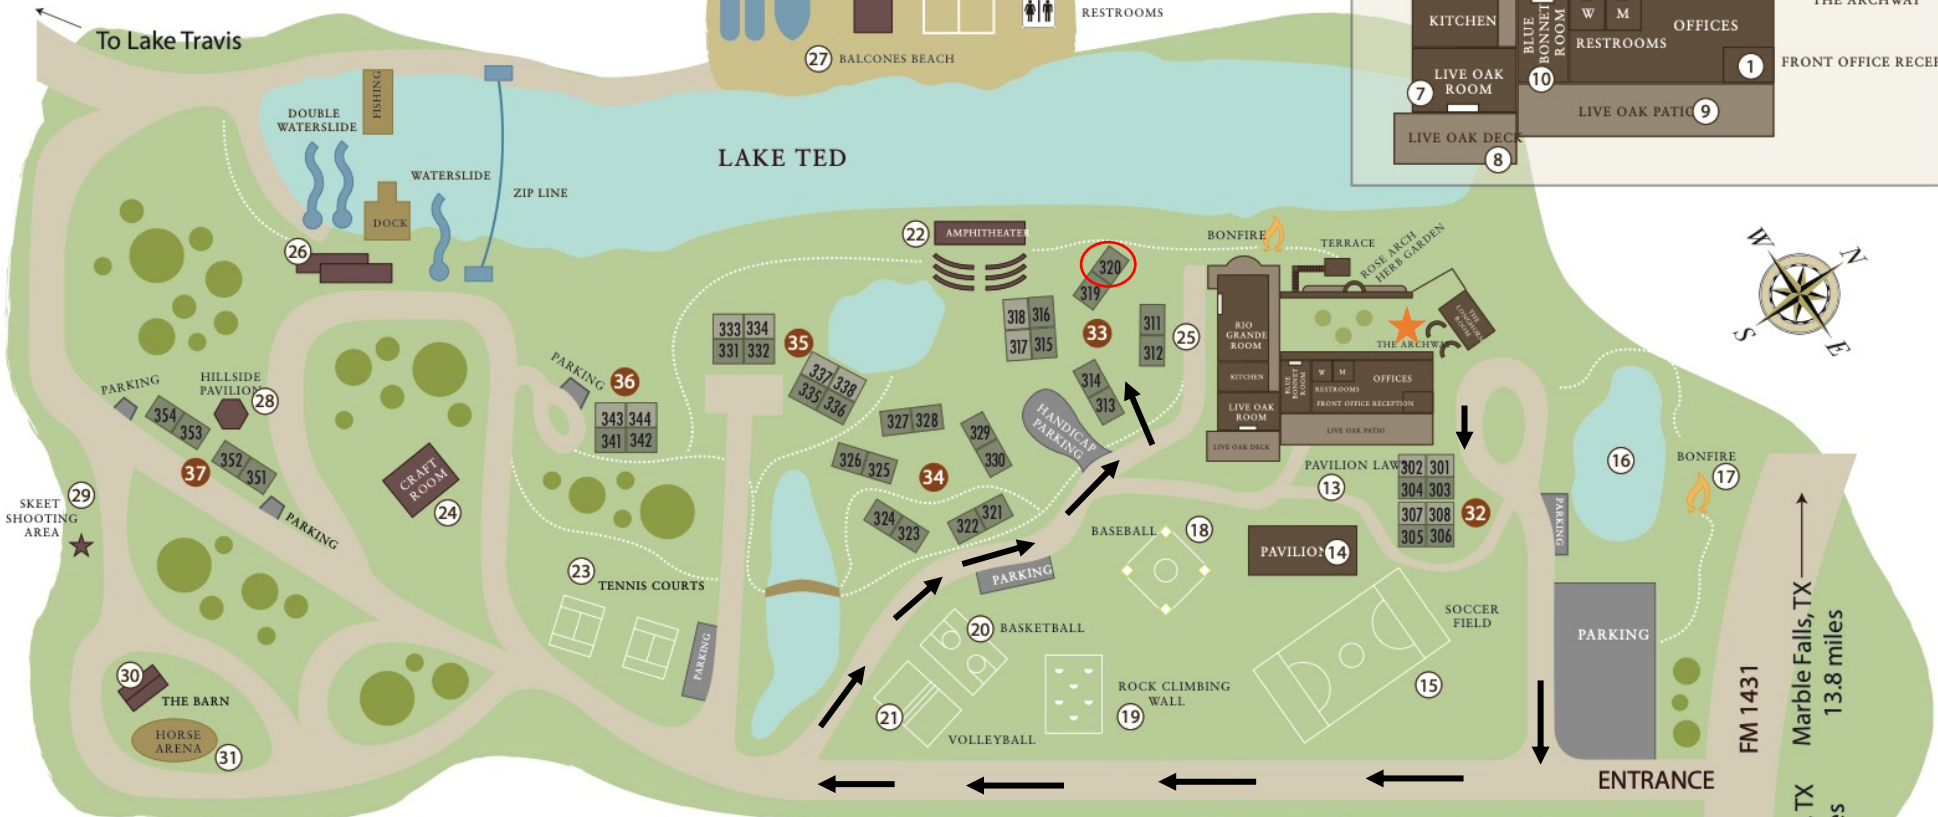

KEY

- 1 – Front Office
- 2 – Longhorn Room
- 3 – Rose Garden Courtyard
- 4 – Terrace
- 5 – Small Bonfire
- 6 – Rio Grande Dining Hall
- 7 – Live Oak Room
- 8 – Live Oak Deck
- 9 – Live Oak Patio
- 10 – Bluebonnet Room
- 11 – Women’s Restroom
- 12 – Men’s Restroom
- 13 – Pavilion Lawn
- 14 – Grand Pavilion
- 15 – Soccer Field
- 16 – Catfish Pond
- 17 – Bonfire Pit
- 18 – Baseball Diamond
- 19 – Climbing Wall & Screamer
- 20 – Basketball Court
- 21 – Sand Volleyball Court
- 22 – Lakeside Terrace / Ampitheater
- 23 – Tennis Courts
- 24 – Craft Shed
- 25 – The Backyard
- 26 – Thicket Room
- 27 – Balcones Beach
- 28 – Hillside Pavilion
- 29 – Skeet Shooting Area
- 30 – The Barn
- 31 – Horse Area

Questions about your cabin? Please refer to it by cabin name and not ext.# so we can better assist you.

CABINS

32-Agave Lodge Cabins

Name	ext.#
Smithwick*	301
Bush*	302
Parker	303
Jones	304
Hobby*	305
LBJ*	306
Bonham	307
Nimitz	308

33-Butterfly Garden Cabins

Name	ext.#
Bowie	311
Crockett	312
Rayburn	313
Houston	314
Webb	315
Beticheck	316
Ross	317
Dobie	318
Austin	319
Smith	320

34-Cypress Hill Cabins

Name	ext.#
Hogg	321
Angelina	322
Johnson	323
Driscoll	324
Goodnight	325
Dickenson	326
Ney	327
Jordan	328
Porter	329
Hughes	330

35-Doe Valley Cabins

Name	ext.#
Long	331
Stinson	332
Zaharious	333
King	334
Coleman	335
Blanton	336
Lady Bird	337
O'Connor	338

36-Eagle Pass Cabins

Name	ext.#
Garner	341
Dezavala	342
Fannin	343
Scurry	344

37- Fire Circle Cabins

Name	ext.#
Alamo	351
Goliad	352
San Jacinto	353
Gonzales	354

The Retreat
AT BALCONES SPRINGS