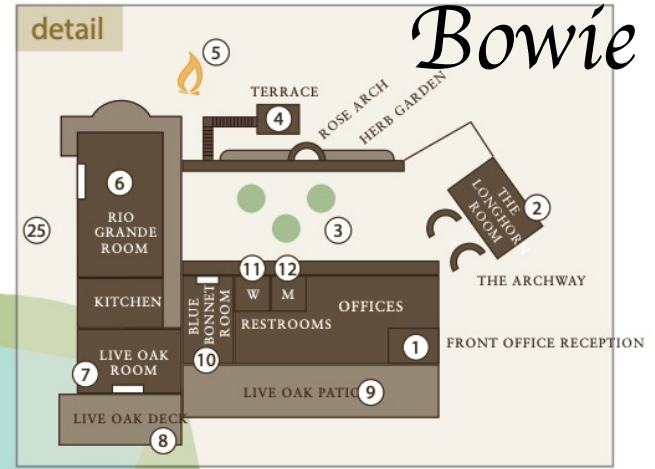

# KEY

- 1 – Front Office
- 2 – Longhorn Room
- 3 – Rose Garden Courtyard
- 4 – Terrace
- 5 – Small Bonfire
- 6 – Rio Grande Dining Hall
- 7 – Live Oak Room
- 8 – Live Oak Deck
- 9 – Live Oak Patio
- 10 – Bluebonnet Room
- 11 – Women’s Restroom
- 12 – Men’s Restroom
- 13 – Pavilion Lawn
- 14 – Grand Pavilion
- 15 – Soccer Field
- 16 – Catfish Pond
- 17 – Bonfire Pit
- 18 – Baseball Diamond
- 19 – Climbing Wall & Screamer
- 20 – Basketball Court
- 21 – Sand Volleyball Court
- 22 – Lakeside Terrace / Amphitheater
- 23 – Tennis Courts
- 24 – Craft Shed
- 25 – The Backyard
- 26 – Thicket Room
- 27 – Balcones Beach
- 28 – Hillside Pavilion
- 29 – Skeet Shooting Area
- 30 – The Barn
- 31 – Horse Area