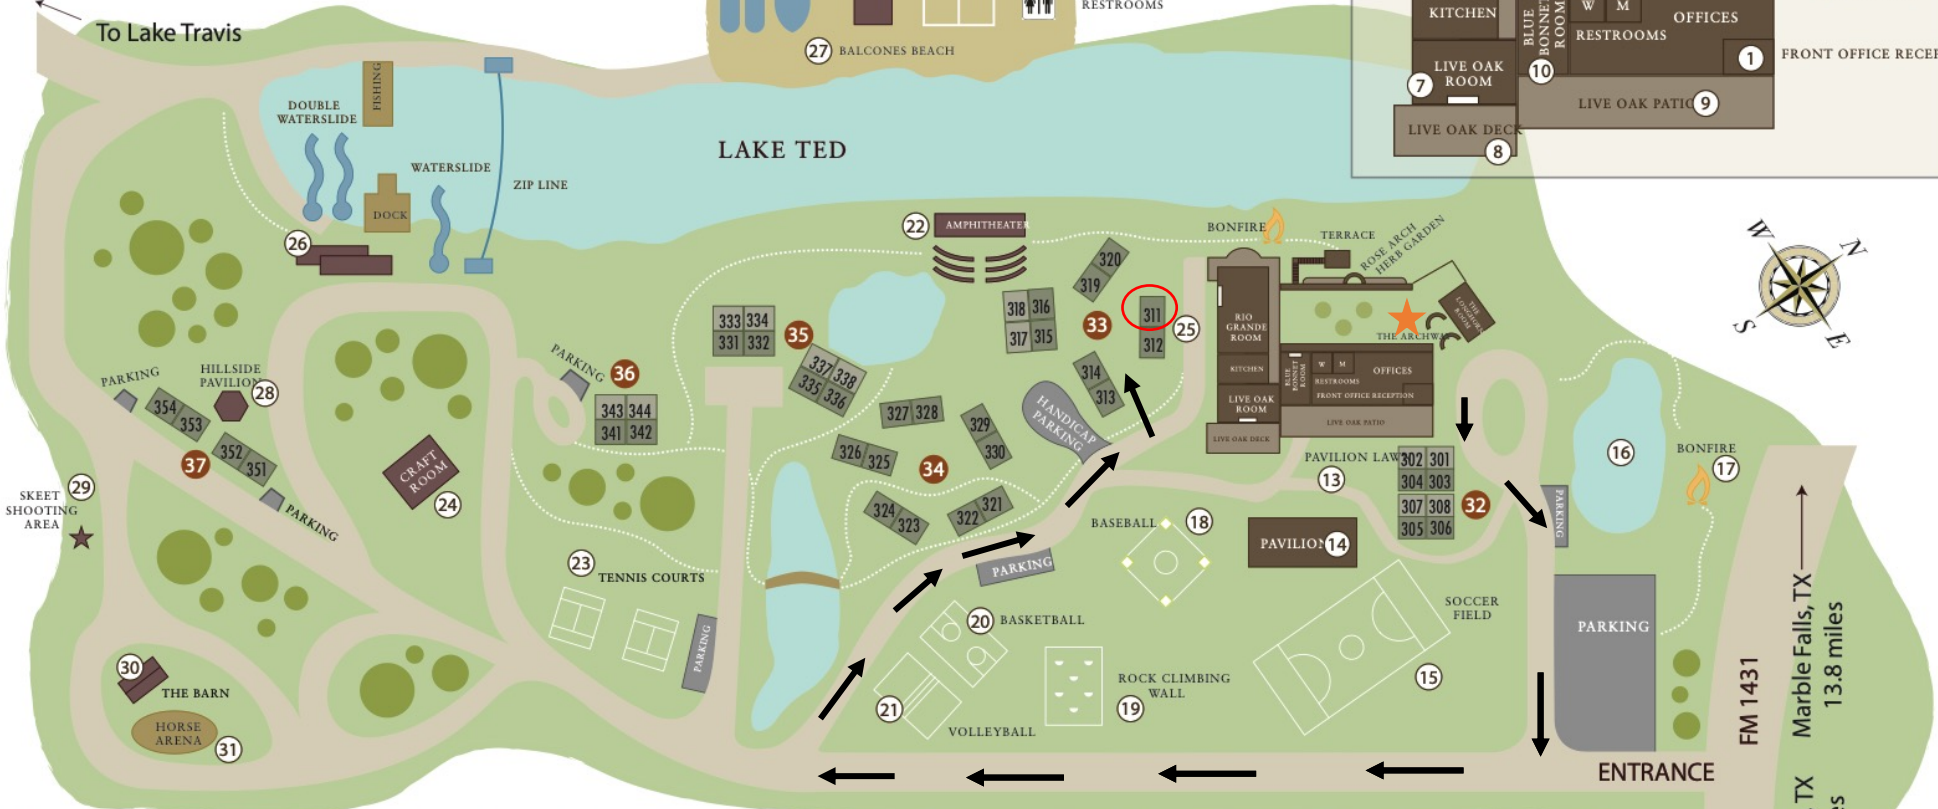

Questions about your cabin? Please refer to it by cabin name and not ext.# so we can better assist you.

CABINS

32-Agave Lodge Cabins	
Name	ext.#
Smithwick*	301
Bush*	302
Parker	303
Jones	304
Hobby*	305
LBJ*	306
Bonham	307
Nimitz	308

* Denotes a cabin that shares a bathroom.

33-Butterfly Garden Cabins	
Name	ext.#
Bowie	311
Crockett	312
Rayburn	313
Houston	314
Webb	315
Beticheck	316
Ross	317
Dobie	318
Austin	319
Smith	320

34-Cypress Hill Cabins	
Name	ext.#
Hogg	321
Angelina	322
Johnson	323
Driscoll	324
Goodnight	325
Dickenson	326
Ney	327
Jordan	328
Porter	329
Hughes	330

35-Doe Valley Cabins	
Name	ext.#
Long	331
Stinson	332
Zaharious	333
King	334
Coleman	335
Blanton	336
Lady Bird	337
O'Connor	338

36-Eagle Pass Cabins	
Name	ext.#
Garner	341
Dezavala	342
Fannin	343
Scurry	344

37- Fire Circle Cabins	
Name	ext.#
Alamo	351
Goliad	352
San Jacinto	353
Gonzales	354