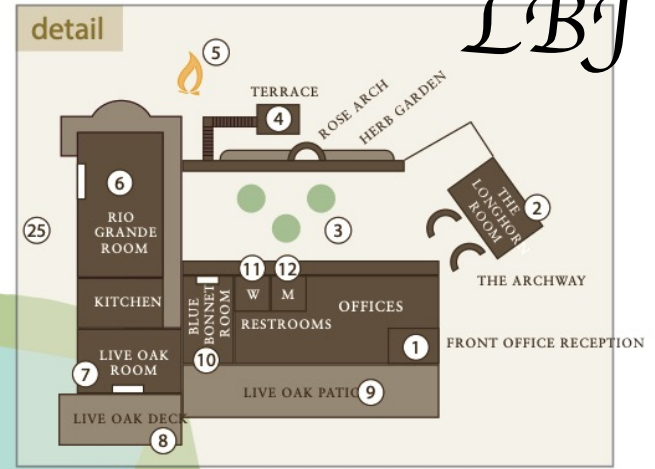

**KEY**

- 1 – Front Office
- 2 – Longhorn Room
- 3 – Rose Garden Courtyard
- 4 – Terrace
- 5 – Small Bonfire
- 6 – Rio Grande Dining Hall
- 7 – Live Oak Room
- 8 – Live Oak Deck
- 9 – Live Oak Patio
- 10 – Bluebonnet Room
- 11 – Women’s Restroom
- 12 – Men’s Restroom
- 13 – Pavilion Lawn
- 14 – Grand Pavilion
- 15 – Soccer Field
- 16 – Catfish Pond
- 17 – Bonfire Pit
- 18 – Baseball Diamond
- 19 – Climbing Wall & Screamer
- 20 – Basketball Court
- 21 – Sand Volleyball Court
- 22 – Lakeside Terrace / Amphitheater
- 23 – Tennis Courts
- 24 – Craft Shed
- 25 – The Backyard
- 26 – Thicket Room
- 27 – Balcones Beach
- 28 – Hillside Pavilion
- 29 – Skeet Shooting Area
- 30 – The Barn
- 31 – Horse Area