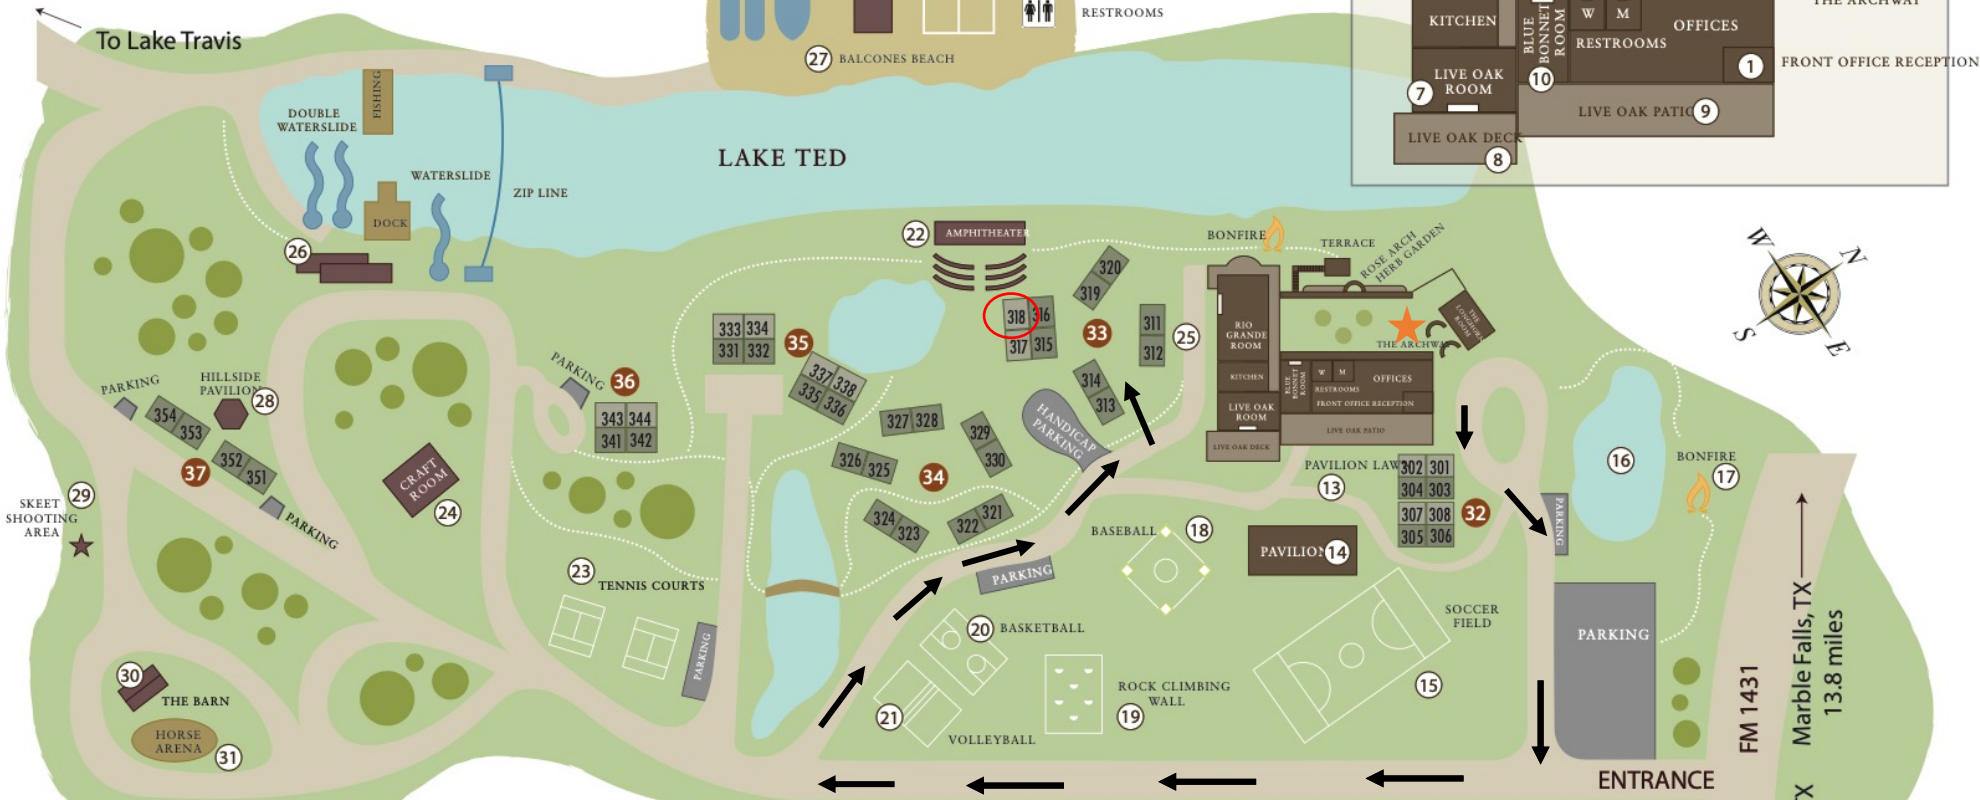

Dobie

KEY

- 1 – Front Office
- 2 – Longhorn Room
- 3 – Rose Garden Courtyard
- 4 – Terrace
- 5 – Small Bonfire
- 6 – Rio Grande Dining Hall
- 7 – Live Oak Room
- 8 – Live Oak Deck
- 9 – Live Oak Patio
- 10 – Bluebonnet Room
- 11 – Women’s Restroom
- 12 – Men’s Restroom
- 13 – Pavilion Lawn
- 14 – Grand Pavilion
- 15 – Soccer Field
- 16 – Catfish Pond
- 17 – Bonfire Pit
- 18 – Baseball Diamond
- 19 – Climbing Wall & Screamer
- 20 – Basketball Court
- 21 – Sand Volleyball Court
- 22 – Lakeside Terrace / Amphitheater
- 23 – Tennis Courts
- 24 – Craft Shed
- 25 – The Backyard
- 26 – Thicket Room
- 27 – Balcones Beach
- 28 – Hillside Pavilion
- 29 – Skeet Shooting Area
- 30 – The Barn
- 31 – Horse Area

Questions about your cabin? Please refer to it by cabin name and not ext.# so we can better assist you.

CABINS

32-Agave Lodge Cabins

Name	ext.#
Smithwick*	301
Bush*	302
Parker	303
Jones	304
Hobby*	305
LBJ*	306
Bonham	307
Nimitz	308

* Denotes a cabin that shares a bathroom.

33-Butterfly Garden Cabins

Name	ext.#
Bowie	311
Crockett	312
Rayburn	313
Houston	314
Webb	315
Beticheck	316
Ross	317
Dobie	318
Austin	319
Smith	320

34-Cypress Hill Cabins

Name	ext.#
Hogg	321
Angelina	322
Johnson	323
Driscoll	324
Goodnight	325
Dickenson	326
Ney	327
Jordan	328
Porter	329
Hughes	330

35-Doe Valley Cabins

Name	ext.#
Long	331
Stinson	332
Zaharious	333
King	334
Coleman	335
Blanton	336
Lady Bird	337
O'Connor	338

36-Eagle Pass Cabins

Name	ext.#
Garner	341
Dezavala	342
Fannin	343
Scurry	344