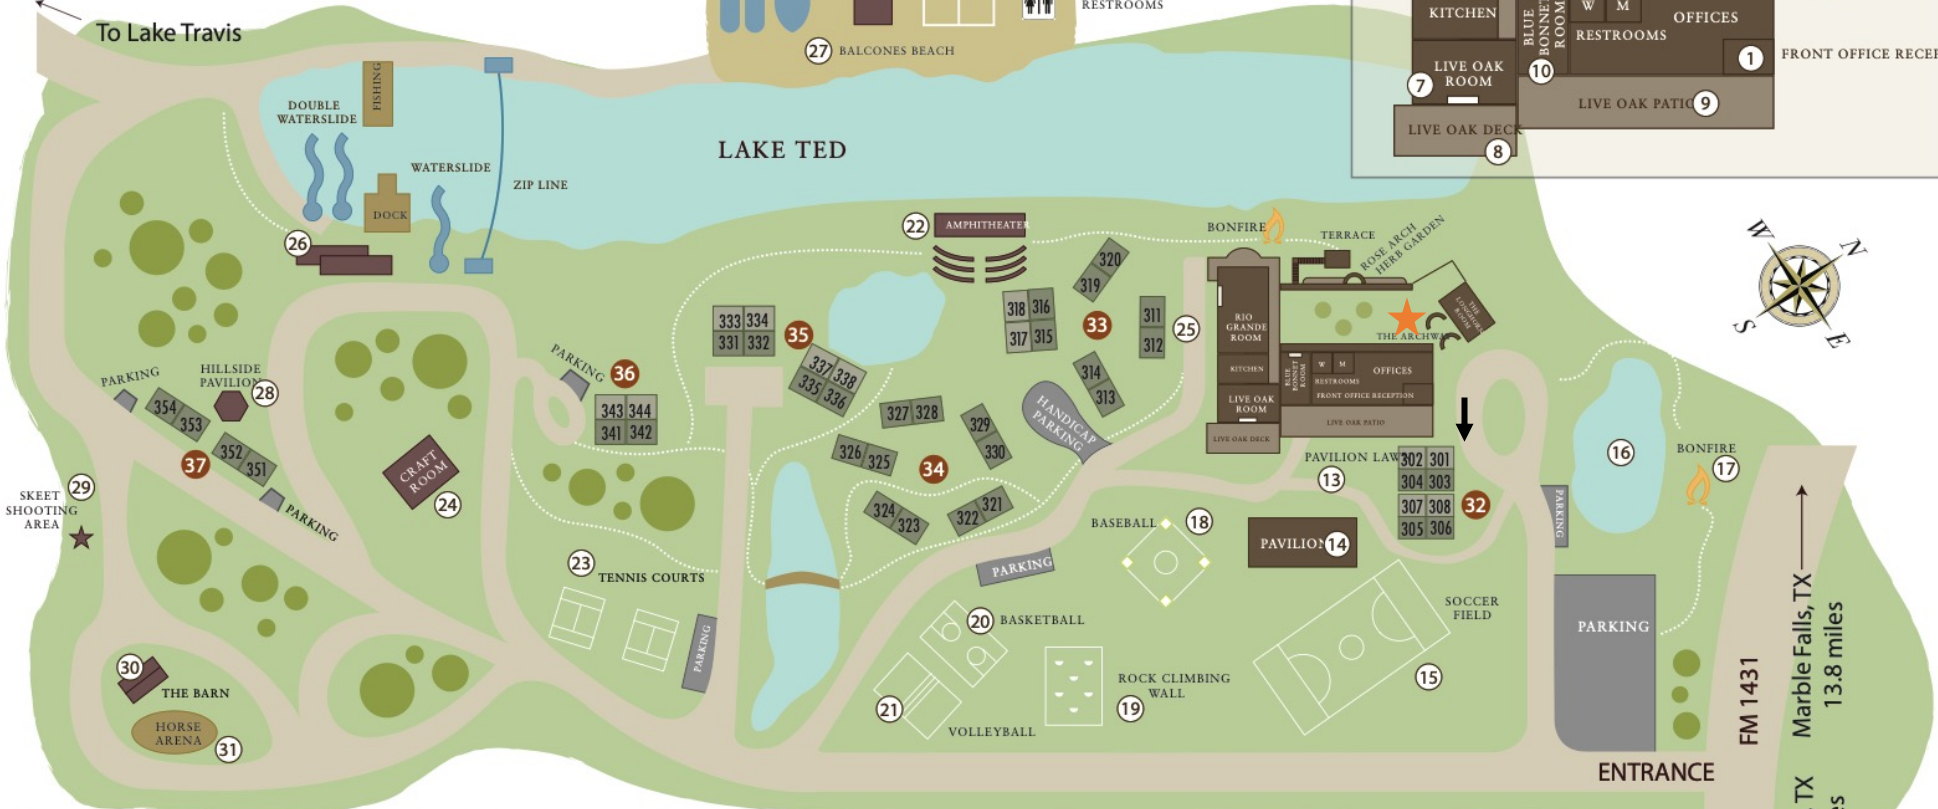

## 37-Fire Circle Cabins

Name	ext. #
Alamo	351
Goliad	352
San Jacinto	353
Gonzales	354

The Retreat  
AT BALCONES SPRINGS

FM 1431  
Marble Falls, TX 13.8 miles  
Lago Vista, TX 13.2 miles

**KEY**

- 1 – Front Office
- 2 – Longhorn Room
- 3 – Rose Garden Courtyard
- 4 – Terrace
- 5 – Small Bonfire
- 6 – Rio Grande Dining Hall
- 7 – Live Oak Room
- 8 – Live Oak Deck
- 9 – Live Oak Patio
- 10 – Bluebonnet Room
- 11 – Women’s Restroom
- 12 – Men’s Restroom
- 13 – Pavilion Lawn
- 14 – Grand Pavilion
- 15 – Soccer Field
- 16 – Catfish Pond
- 17 – Bonfire Pit
- 18 – Baseball Diamond
- 19 – Climbing Wall & Screamer
- 20 – Basketball Court
- 21 – Sand Volleyball Court
- 22 – Lakeside Terrace / Amphitheater
- 23 – Tennis Courts
- 24 – Craft Shed
- 25 – The Backyard
- 26 – Thicket Room
- 27 – Balcones Beach
- 28 – Hillside Pavilion
- 29 – Skeet Shooting Area
- 30 – The Barn
- 31 – Horse Area