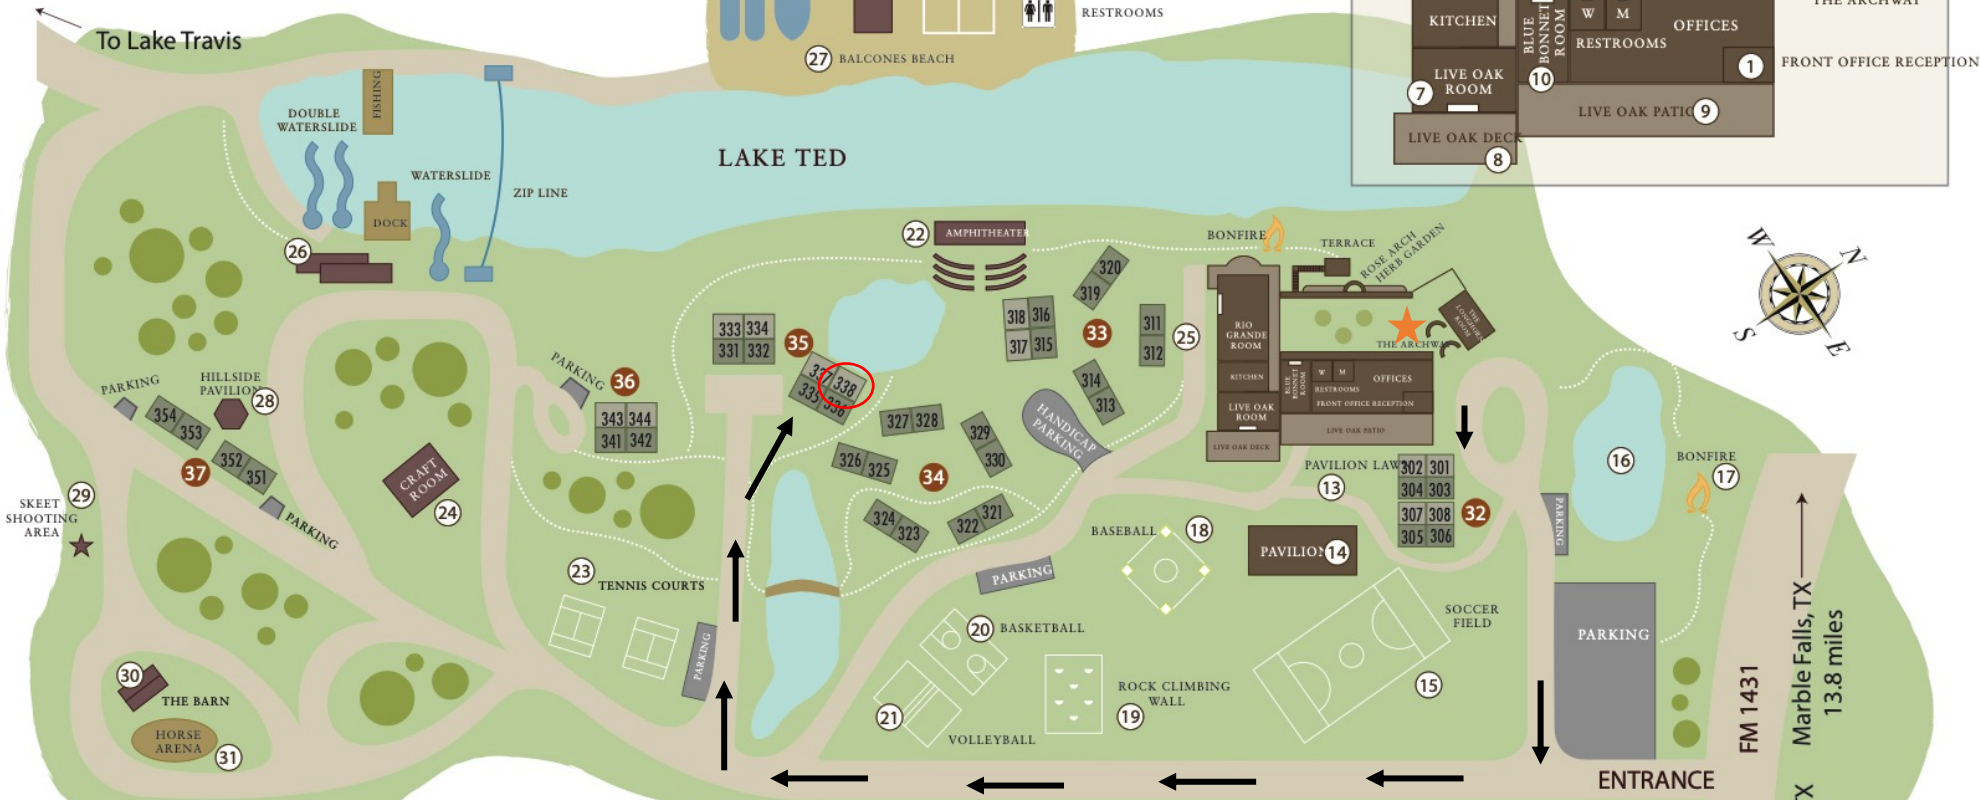

# KEY

- 1 – Front Office
- 2 – Longhorn Room
- 3 – Rose Garden Courtyard
- 4 – Terrace
- 5 – Small Bonfire
- 6 – Rio Grande Dining Hall
- 7 – Live Oak Room
- 8 – Live Oak Deck
- 9 – Live Oak Patio
- 10 – Bluebonnet Room
- 11 – Women’s Restroom
- 12 – Men’s Restroom
- 13 – Pavilion Lawn
- 14 – Grand Pavilion
- 15 – Soccer Field
- 16 – Catfish Pond
- 17 – Bonfire Pit
- 18 – Baseball Diamond
- 19 – Climbing Wall & Screamer
- 20 – Basketball Court
- 21 – Sand Volleyball Court
- 22 – Lakeside Terrace / Amphitheater
- 23 – Tennis Courts
- 24 – Craft Shed
- 25 – The Backyard
- 26 – Thicket Room
- 27 – Balcones Beach
- 28 – Hillside Pavilion
- 29 – Skeet Shooting Area
- 30 – The Barn
- 31 – Horse Area