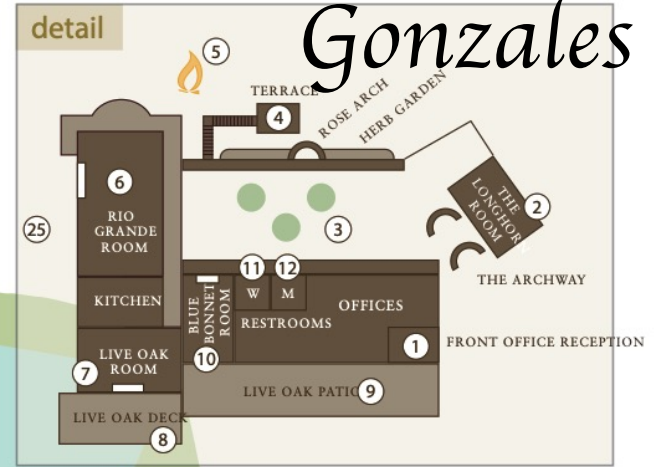

# KEY

- 1 – Front Office
- 2 – Longhorn Room
- 3 – Rose Garden Courtyard
- 4 – Terrace
- 5 – Small Bonfire
- 6 – Rio Grande Dining Hall
- 7 – Live Oak Room
- 8 – Live Oak Deck
- 9 – Live Oak Patio
- 10 – Bluebonnet Room
- 11 – Women’s Restroom
- 12 – Men’s Restroom
- 13 – Pavilion Lawn
- 14 – Grand Pavilion
- 15 – Soccer Field
- 16 – Catfish Pond
- 17 – Bonfire Pit
- 18 – Baseball Diamond
- 19 – Climbing Wall & Screamer
- 20 – Basketball Court
- 21 – Sand Volleyball Court
- 22 – Lakeside Terrace / Amphitheater
- 23 – Tennis Courts
- 24 – Craft Shed
- 25 – The Backyard
- 26 – Thicket Room
- 27 – Balcones Beach
- 28 – Hillside Pavilion
- 29 – Skeet Shooting Area
- 30 – The Barn
- 31 – Horse Area