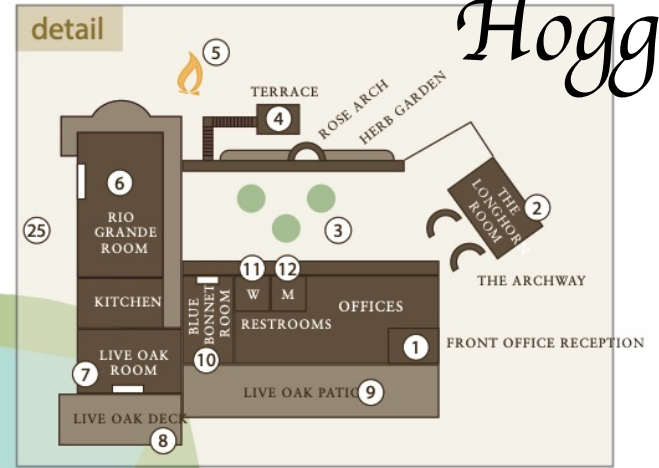

**KEY**

- 1 – Front Office
- 2 – Longhorn Room
- 3 – Rose Garden Courtyard
- 4 – Terrace
- 5 – Small Bonfire
- 6 – Rio Grande Dining Hall
- 7 – Live Oak Room
- 8 – Live Oak Deck
- 9 – Live Oak Patio
- 10 – Bluebonnet Room
- 11 – Women’s Restroom
- 12 – Men’s Restroom
- 13 – Pavilion Lawn
- 14 – Grand Pavilion
- 15 – Soccer Field
- 16 – Catfish Pond
- 17 – Bonfire Pit
- 18 – Baseball Diamond
- 19 – Climbing Wall & Screamer
- 20 – Basketball Court
- 21 – Sand Volleyball Court
- 22 – Lakeside Terrace / Amphitheater
- 23 – Tennis Courts
- 24 – Craft Shed
- 25 – The Backyard
- 26 – Thicket Room
- 27 – Balcones Beach
- 28 – Hillside Pavilion
- 29 – Skeet Shooting Area
- 30 – The Barn
- 31 – Horse Area