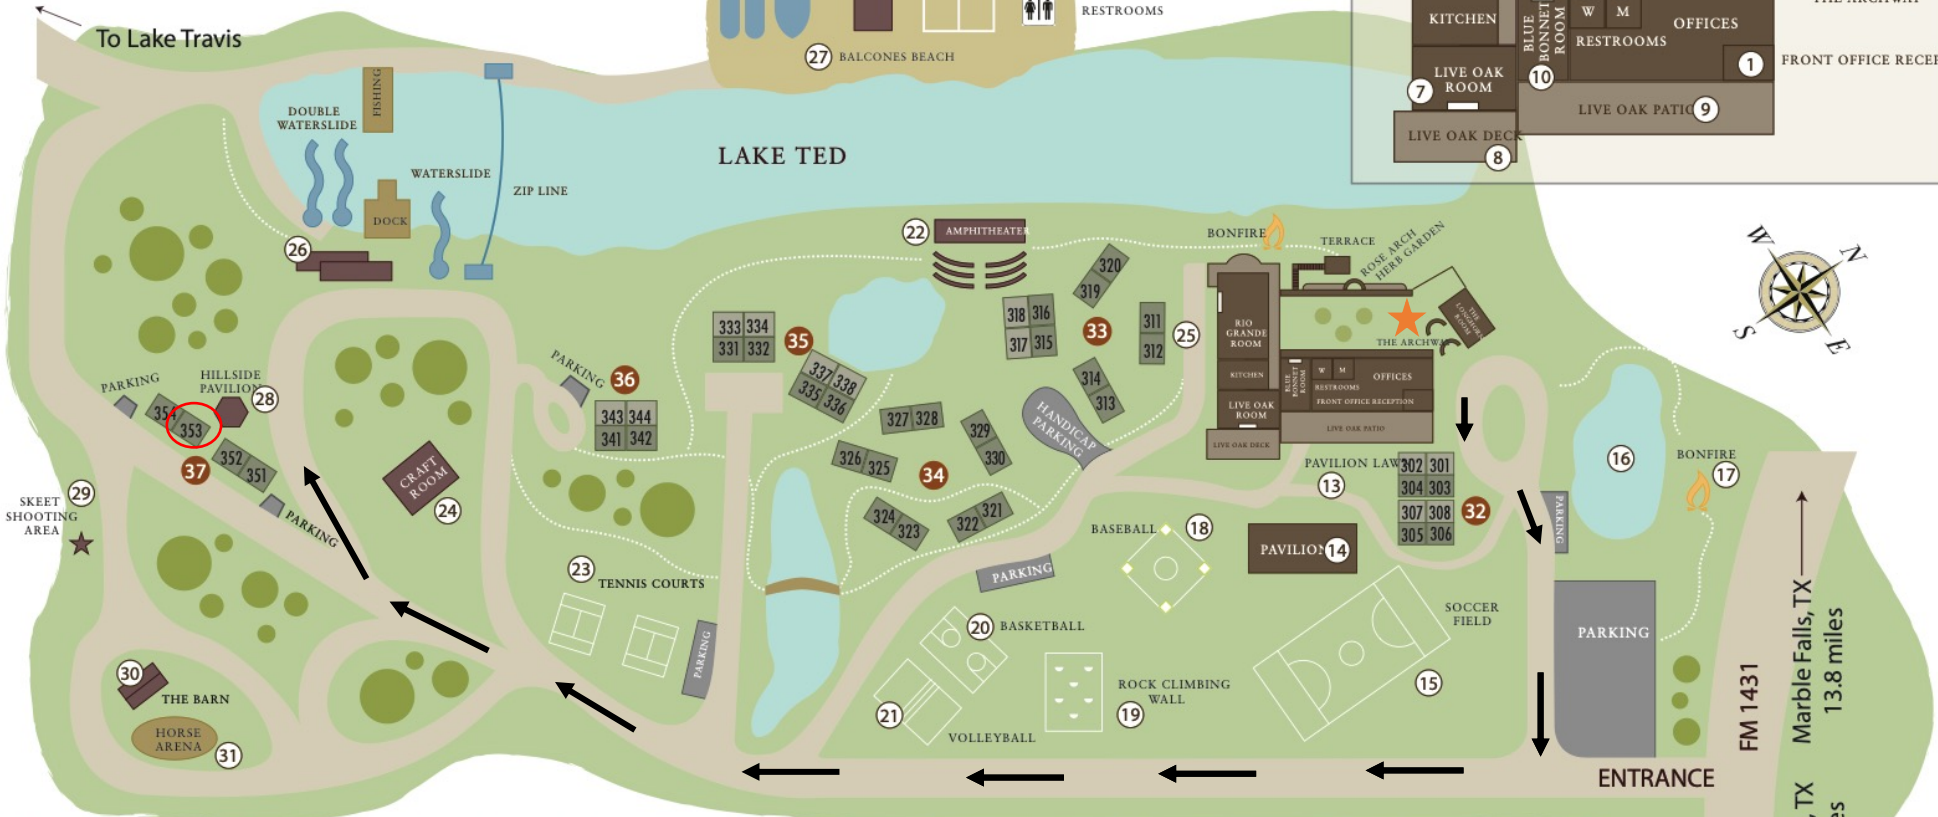

KEY

- 1 – Front Office
- 2 – Longhorn Room
- 3 – Rose Garden Courtyard
- 4 – Terrace
- 5 – Small Bonfire
- 6 – Rio Grande Dining Hall
- 7 – Live Oak Room
- 8 – Live Oak Deck
- 9 – Live Oak Patio
- 10 – Bluebonnet Room
- 11 – Women's Restroom
- 12 – Men's Restroom
- 13 – Pavilion Lawn
- 14 – Grand Pavilion
- 15 – Soccer Field
- 16 – Catfish Pond
- 17 – Bonfire Pit
- 18 – Baseball Diamond
- 19 – Climbing Wall & Screamer
- 20 – Basketball Court
- 21 – Sand Volleyball Court
- 22 – Lakeside Terrace / Amphitheater
- 23 – Tennis Courts
- 24 – Craft Shed
- 25 – The Backyard
- 26 – Thicket Room
- 27 – Balcones Beach
- 28 – Hillside Pavilion
- 29 – Skeet Shooting Area
- 30 – The Barn
- 31 – Horse Area

Questions about your cabin? Please refer to it by cabin name and not ext.# so we can better assist you.

CABINS

32-Agave Lodge Cabins

Name	ext.#
Smithwick*	301
Bush*	302
Parker	303
Jones	304
Hobby*	305
LBJ*	306
Bonham	307
Nimitz	308

* Denotes a cabin that shares a bathroom.

33-Butterfly Garden Cabins

Name	ext.#
Bowie	311
Crockett	312
Rayburn	313
Houston	314
Webb	315
Beticheck	316
Ross	317
Dobie	318
Austin	319
Smith	320

34-Cypress Hill Cabins

Name	ext.#
Hogg	321
Angelina	322
Johnson	323
Driscoll	324
Goodnight	325
Dickenson	326
Ney	327
Jordan	328
Porter	329
Hughes	330

35-Doe Valley Cabins

Name	ext.#
Long	331
Stinson	332
Zaharious	333
King	334
Coleman	335
Blanton	336
Lady Bird	337
O'Connor	338

36-Eagle Pass Cabins

Name	ext.#
Garner	341
Dezavala	342
Fannin	343
Scurry	344

37-Fire Circle Cabins

Name	ext.#
Alamo	351
Cohad	352
San Jacinto	353
Gonzales	354

The Retreat

AT BALCONES SPRINGS