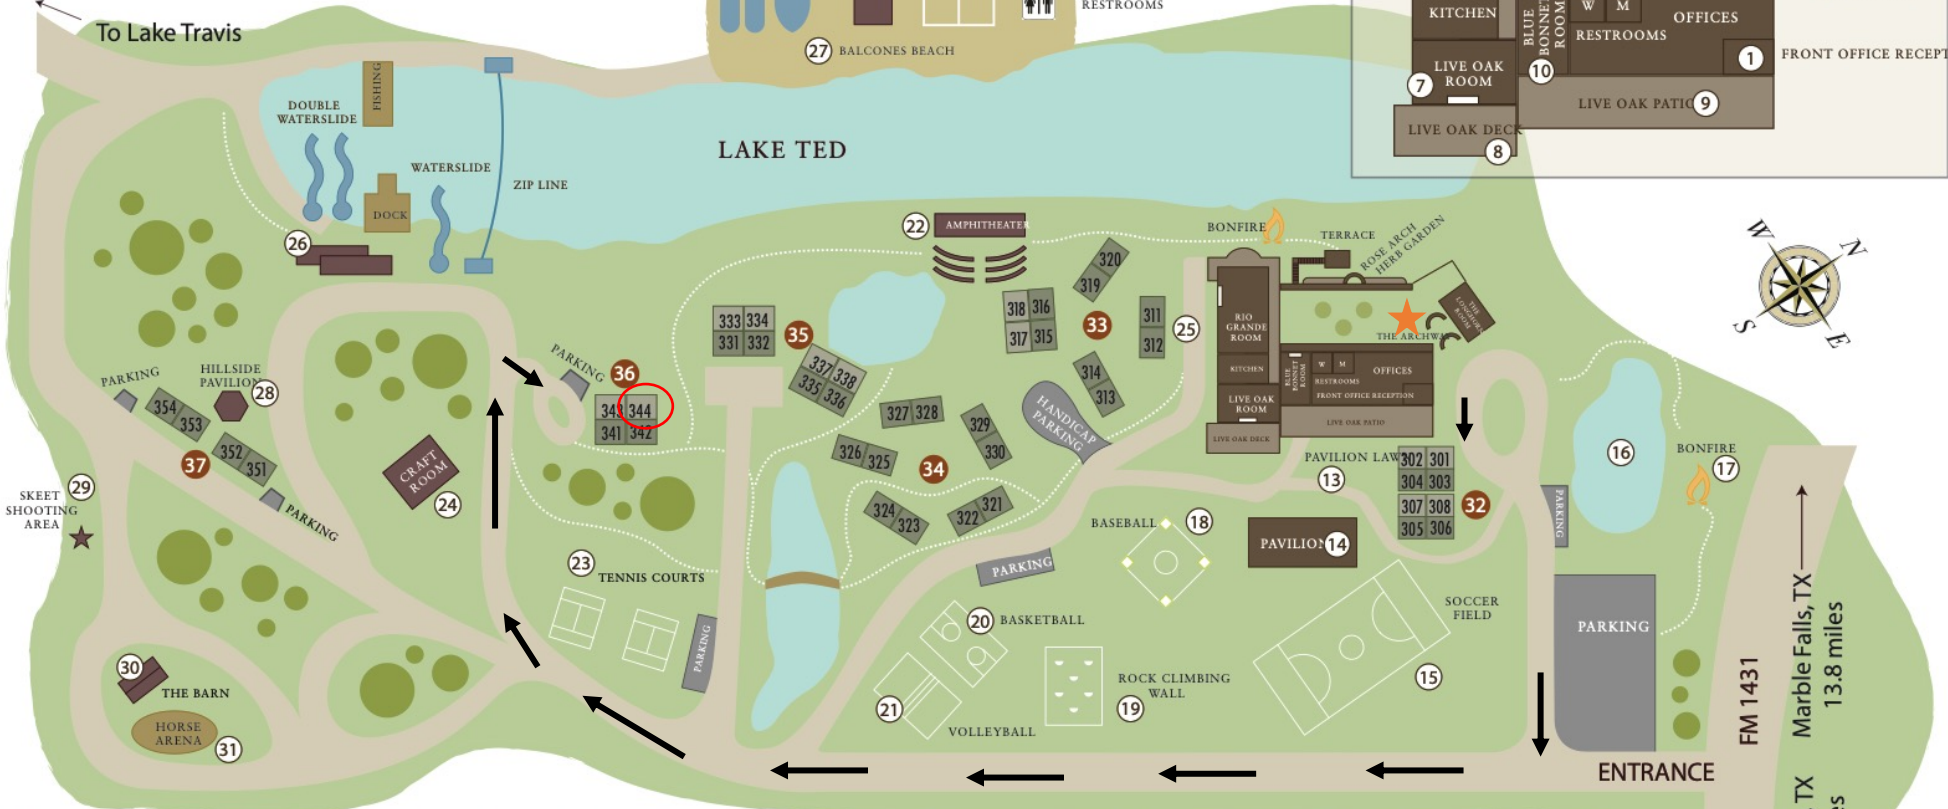

FM 1431  
Marble Falls, TX 13.8 miles  
Lago Vista, TX 13.2 miles

**KEY**

- 1 – Front Office
- 2 – Longhorn Room
- 3 – Rose Garden Courtyard
- 4 – Terrace
- 5 – Small Bonfire
- 6 – Rio Grande Dining Hall
- 7 – Live Oak Room
- 8 – Live Oak Deck
- 9 – Live Oak Patio
- 10 – Bluebonnet Room
- 11 – Women’s Restroom
- 12 – Men’s Restroom
- 13 – Pavilion Lawn
- 14 – Grand Pavilion
- 15 – Soccer Field
- 16 – Catfish Pond
- 17 – Bonfire Pit
- 18 – Baseball Diamond
- 19 – Climbing Wall & Screamer
- 20 – Basketball Court
- 21 – Sand Volleyball Court
- 22 – Lakeside Terrace / Amphitheater
- 23 – Tennis Courts
- 24 – Craft Shed
- 25 – The Backyard
- 26 – Thicket Room
- 27 – Balcones Beach
- 28 – Hillside Pavilion
- 29 – Skeet Shooting Area
- 30 – The Barn
- 31 – Horse Area