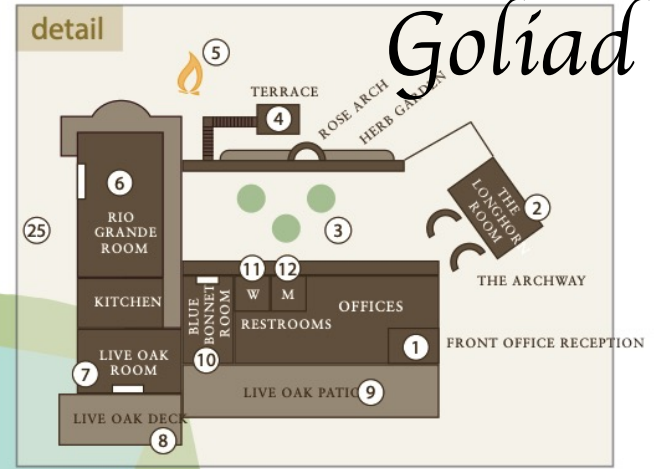

# KEY

- 1 - Front Office
- 2 - Longhorn Room
- 3 - Rose Garden Courtyard
- 4 - Terrace
- 5 - Small Bonfire
- 6 - Rio Grande Dining Hall
- 7 - Live Oak Room
- 8 - Live Oak Deck
- 9 - Live Oak Patio
- 10 - Bluebonnet Room
- 11 - Women's Restroom
- 12 - Men's Restroom
- 13 - Pavilion Lawn
- 14 - Grand Pavilion
- 15 - Soccer Field
- 16 - Catfish Pond
- 17 - Bonfire Pit
- 18 - Baseball Diamond
- 19 - Climbing Wall & Screamer
- 20 - Basketball Court
- 21 - Sand Volleyball Court
- 22 - Lakeside Terrace / Amphitheater
- 23 - Tennis Courts
- 24 - Craft Shed
- 25 - The Backyard
- 26 - Thicket Room
- 27 - Balcones Beach
- 28 - Hillside Pavilion
- 29 - Skeet Shooting Area
- 30 - The Barn
- 31 - Horse Area