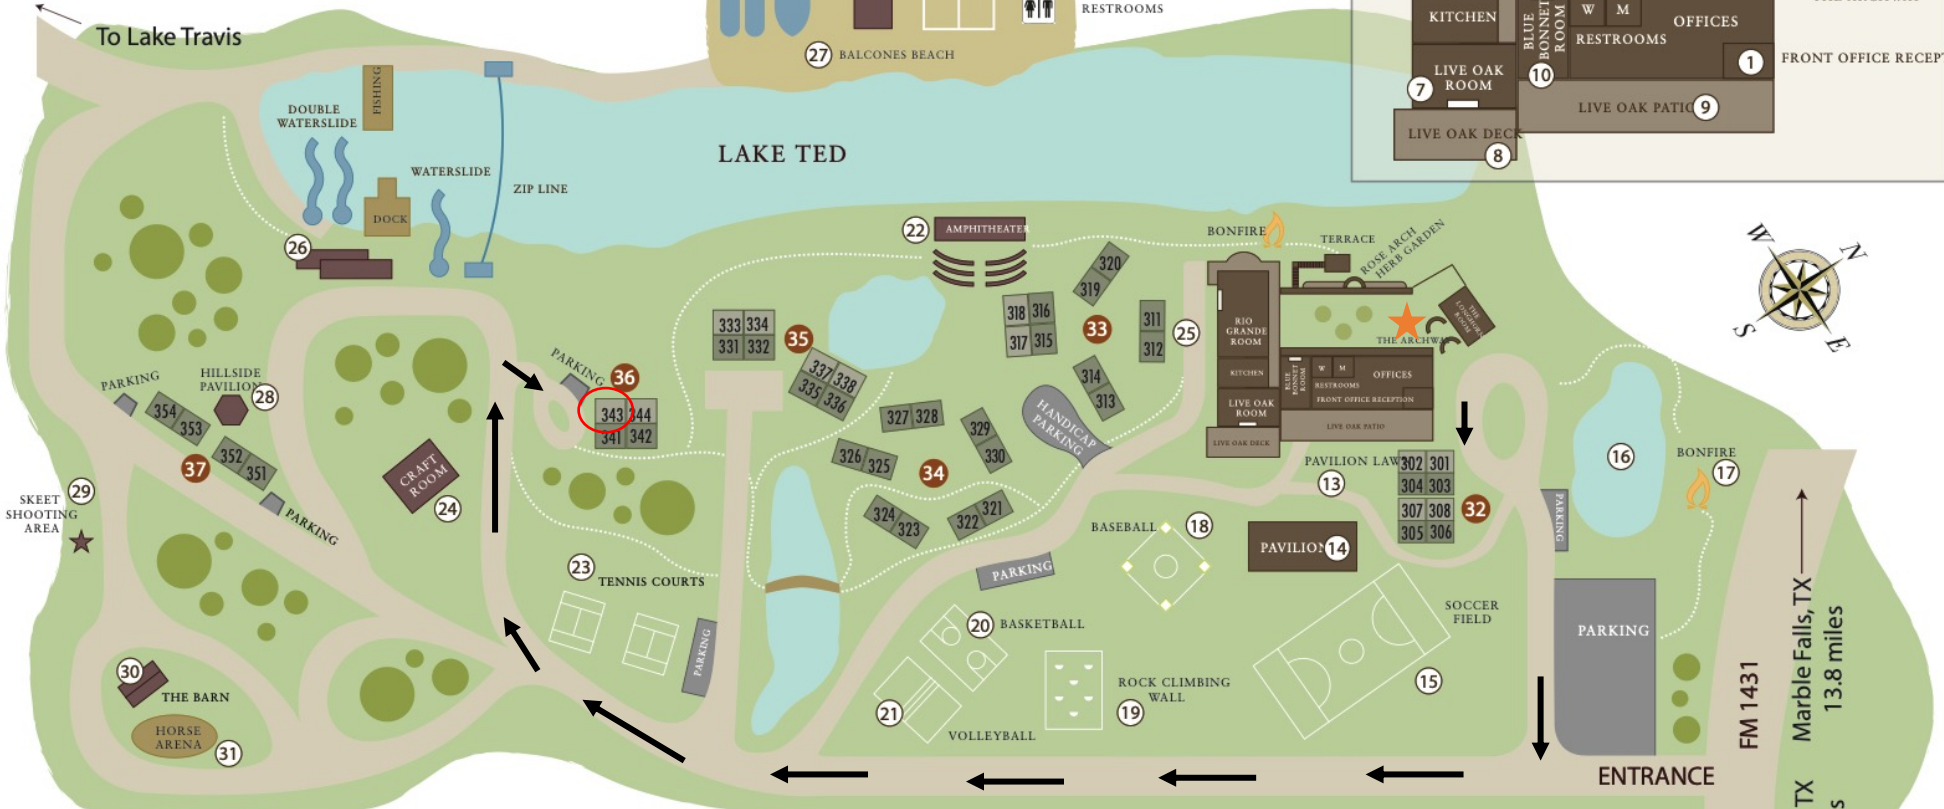

KEY

- 1 – Front Office
- 2 – Longhorn Room
- 3 – Rose Garden Courtyard
- 4 – Terrace
- 5 – Small Bonfire
- 6 – Rio Grande Dining Hall
- 7 – Live Oak Room
- 8 – Live Oak Deck
- 9 – Live Oak Patio
- 10 – Bluebonnet Room
- 11 – Women’s Restroom
- 12 – Men’s Restroom
- 13 – Pavilion Lawn
- 14 – Grand Pavilion
- 15 – Soccer Field
- 16 – Catfish Pond
- 17 – Bonfire Pit
- 18 – Baseball Diamond
- 19 – Climbing Wall & Screamer
- 20 – Basketball Court
- 21 – Sand Volleyball Court
- 22 – Lakeside Terrace / Ampitheater
- 23 – Tennis Courts
- 24 – Craft Shed
- 25 – The Backyard
- 26 – Thicket Room
- 27 – Balcones Beach
- 28 – Hillside Pavilion
- 29 – Skeet Shooting Area
- 30 – The Barn
- 31 – Horse Area

Questions about your cabin? Please refer to it by cabin name and not ext.# so we can better assist you.

CABINS

32-Agave Lodge Cabins

Name	ext.#
Smithwick*	301
Bush*	302
Parker	303
Jones	304
Hobby*	305
LBJ*	306
Bonham	307
Nimitz	308

* Denotes a cabin that shares a bathroom.

33-Butterfly Garden Cabins

Name	ext.#
Bowie	311
Crockett	312
Rayburn	313
Houston	314
Webb	315
Beticheck	316
Ross	317
Dobie	318
Austin	319
Smith	320

34-Cypress Hill Cabins

Name	ext.#
Hogg	321
Angelina	322
Johnson	323
Driscoll	324
Goodnight	325
Dickenson	326
Ney	327
Jordan	328
Porter	329
Hughes	330

35-Doe Valley Cabins

Name	ext.#
Long	331
Stinson	332
Zaharious	333
King	334
Coleman	335
Blanton	336
Lady Bird	337
O'Connor	338

36-Eagle Pass Cabins

Name	ext.#
Garner	341
Dezawa	342
Fannin	343
Scurry	344

37-Fire Circle Cabins

Name	ext.#
Alamo	351
Goliad	352
San Jacinto	353
Gonzales	354

The Retreat
AT BALCONES SPRINGS

FM 1431
Marble Falls, TX 13.8 miles
Lago Vista, TX 13.2 miles