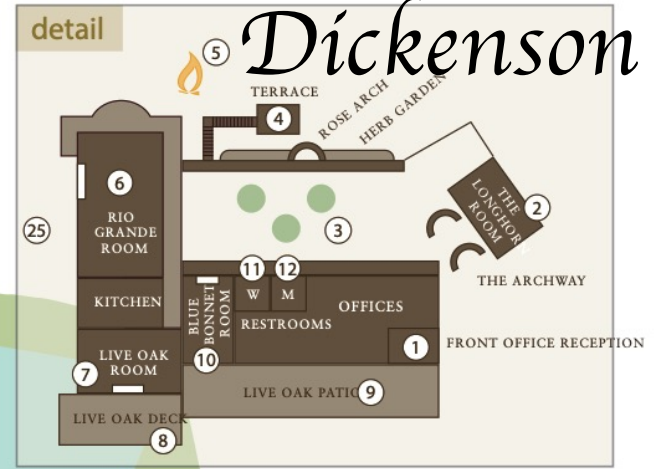

**36-Eagle Pass Cabins**

Name	ext.#
Garner	341
Dezavala	342
Fannin	343
Scurry	344

**37- Fire Circle Cabins**

Name	ext.#
Alamo	351
Goliad	352
San Jacinto	353
Gonzales	354

**KEY**

- 1 – Front Office
- 2 – Longhorn Room
- 3 – Rose Garden Courtyard
- 4 – Terrace
- 5 – Small Bonfire
- 6 – Rio Grande Dining Hall
- 7 – Live Oak Room
- 8 – Live Oak Deck
- 9 – Live Oak Patio
- 10 – Bluebonnet Room
- 11 – Women’s Restroom
- 12 – Men’s Restroom
- 13 – Pavilion Lawn
- 14 – Grand Pavilion
- 15 – Soccer Field
- 16 – Catfish Pond
- 17 – Bonfire Pit
- 18 – Baseball Diamond
- 19 – Climbing Wall & Screamer
- 20 – Basketball Court
- 21 – Sand Volleyball Court
- 22 – Lakeside Terrace / Amphitheater
- 23 – Tennis Courts
- 24 – Craft Shed
- 25 – The Backyard
- 26 – Thicket Room
- 27 – Balcones Beach
- 28 – Hillside Pavilion
- 29 – Skeet Shooting Area
- 30 – The Barn
- 31 – Horse Area