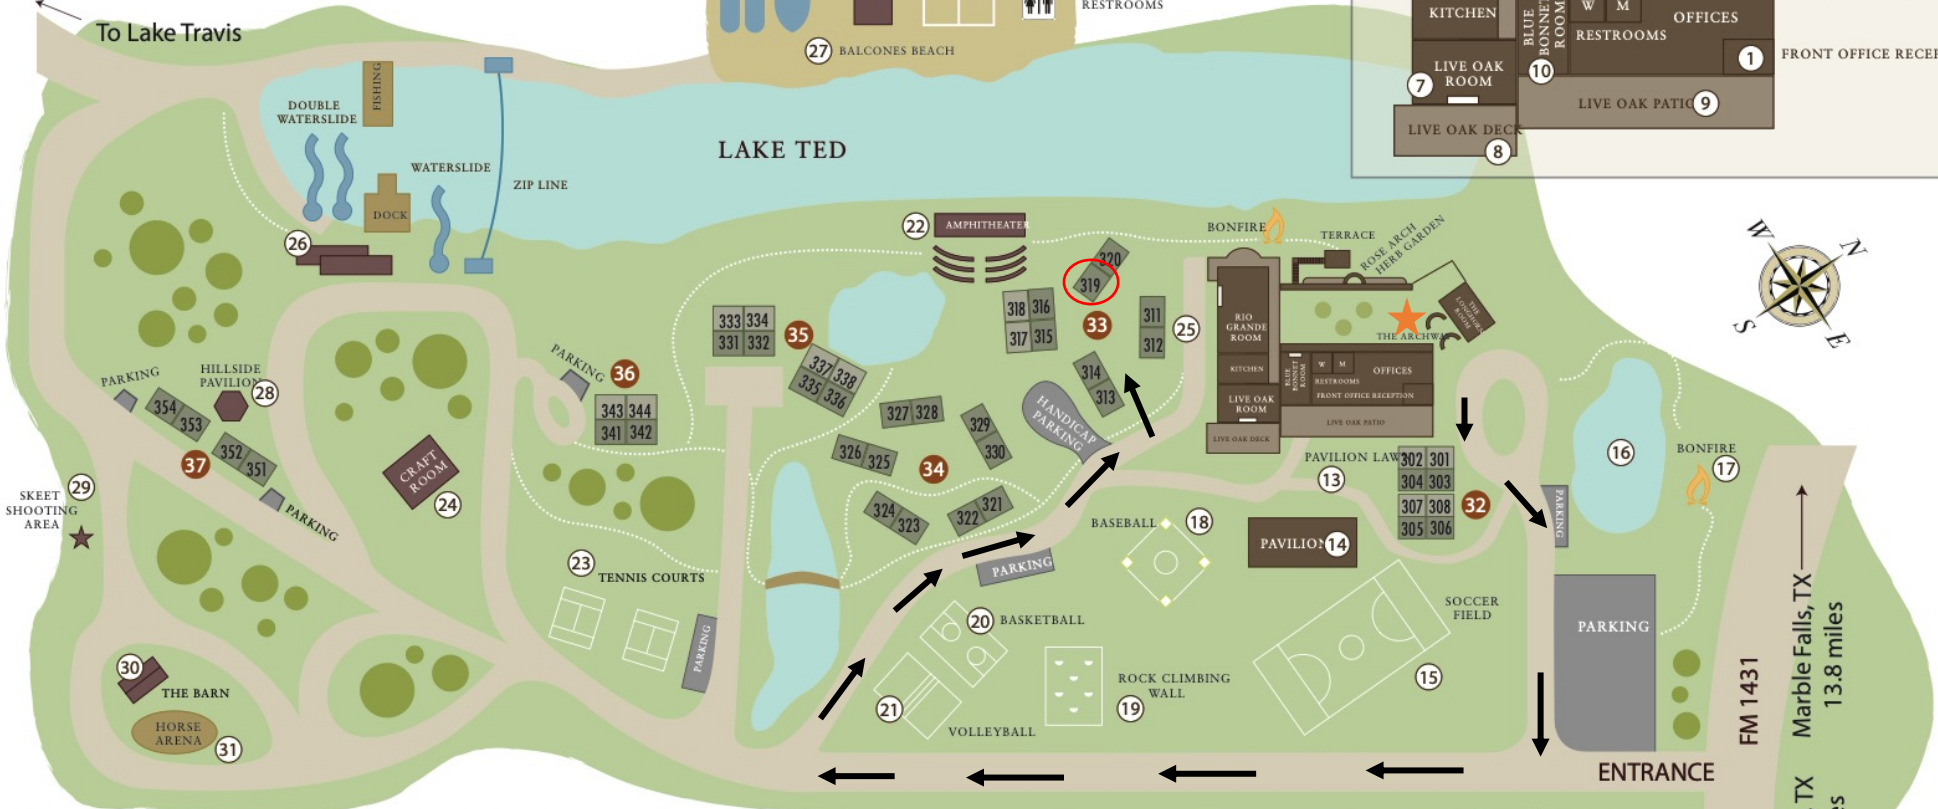

### 37-Fire Circle Cabins

Name	ext.#
Alamo	351
Goliad	352
San Jacinto	353
Gonzales	354

FM 1431  
 Marble Falls, TX 13.8 miles  
 Lago Vista, TX 13.2 miles

**KEY**

- 1 – Front Office
- 2 – Longhorn Room
- 3 – Rose Garden Courtyard
- 4 – Terrace
- 5 – Small Bonfire
- 6 – Rio Grande Dining Hall
- 7 – Live Oak Room
- 8 – Live Oak Deck
- 9 – Live Oak Patio
- 10 – Bluebonnet Room
- 11 – Women’s Restroom
- 12 – Men’s Restroom
- 13 – Pavilion Lawn
- 14 – Grand Pavilion
- 15 – Soccer Field
- 16 – Catfish Pond
- 17 – Bonfire Pit
- 18 – Baseball Diamond
- 19 – Climbing Wall & Screamer
- 20 – Basketball Court
- 21 – Sand Volleyball Court
- 22 – Lakeside Terrace / Amphitheater
- 23 – Tennis Courts
- 24 – Craft Shed
- 25 – The Backyard
- 26 – Thicket Room
- 27 – Balcones Beach
- 28 – Hillside Pavilion
- 29 – Skeet Shooting Area
- 30 – The Barn
- 31 – Horse Area