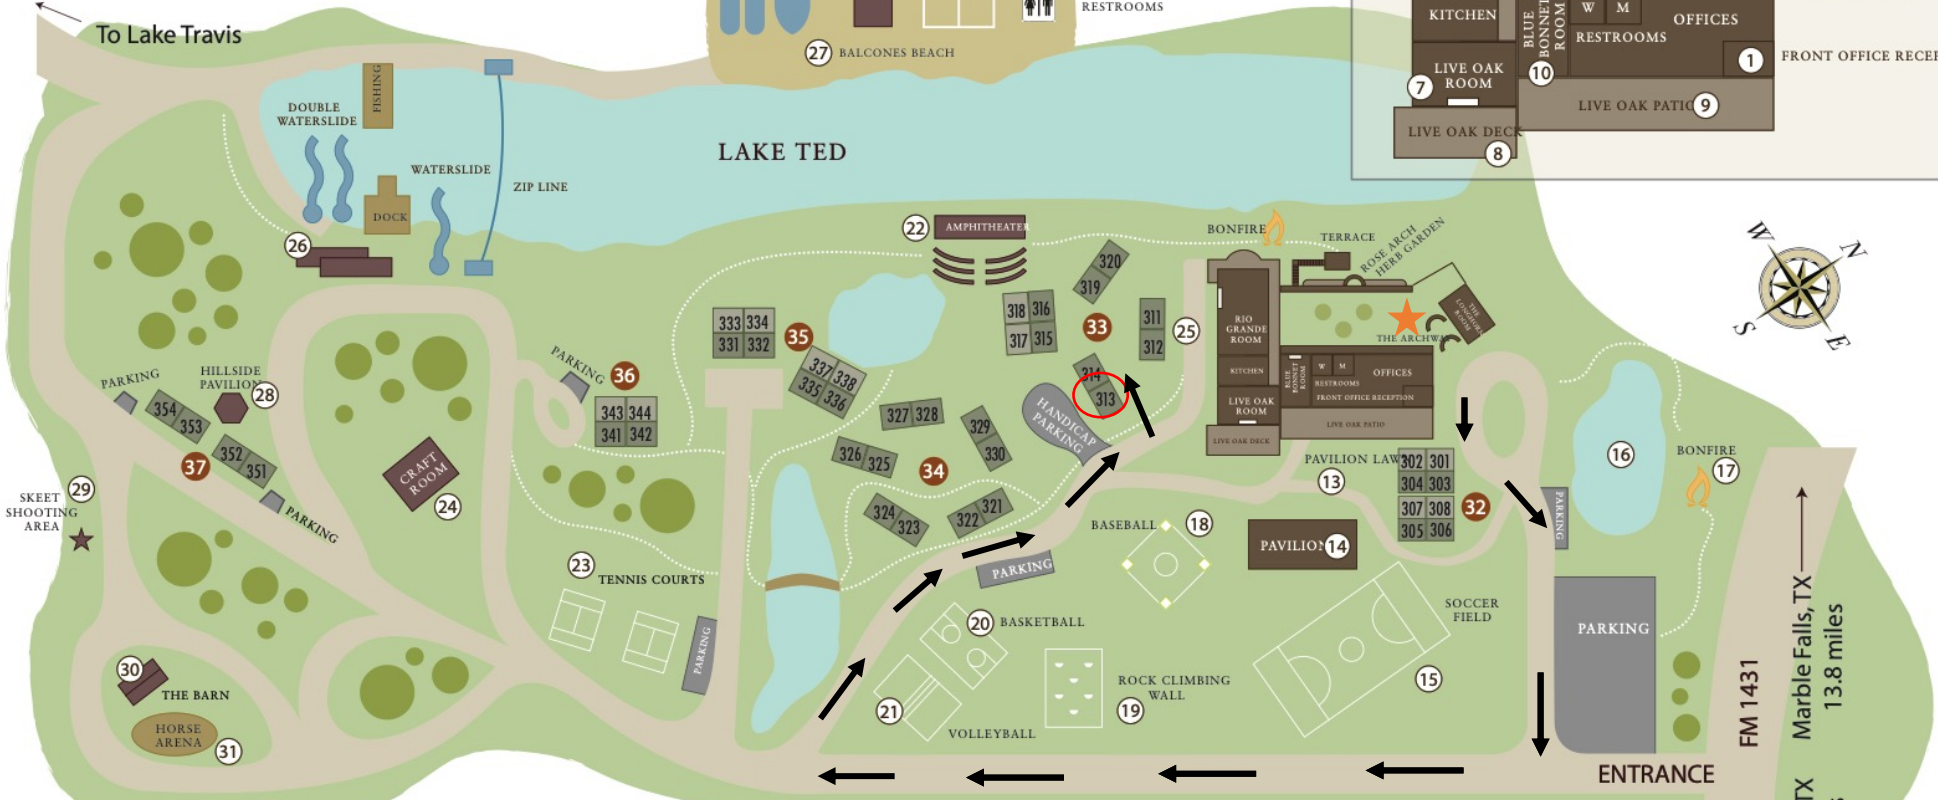

# KEY

- 1 - Front Office
- 2 - Longhorn Room
- 3 - Rose Garden Courtyard
- 4 - Terrace
- 5 - Small Bonfire
- 6 - Rio Grande Dining Hall
- 7 - Live Oak Room
- 8 - Live Oak Deck
- 9 - Live Oak Patio
- 10 - Bluebonnet Room
- 11 - Women's Restroom
- 12 - Men's Restroom
- 13 - Pavilion Lawn
- 14 - Grand Pavilion
- 15 - Soccer Field
- 16 - Catfish Pond
- 17 - Bonfire Pit
- 18 - Baseball Diamond
- 19 - Climbing Wall & Screamer
- 20 - Basketball Court
- 21 - Sand Volleyball Court
- 22 - Lakeside Terrace / Amphitheater
- 23 - Tennis Courts
- 24 - Craft Shed
- 25 - The Backyard
- 26 - Thicket Room
- 27 - Balcones Beach
- 28 - Hillside Pavilion
- 29 - Skeet Shooting Area
- 30 - The Barn
- 31 - Horse Area