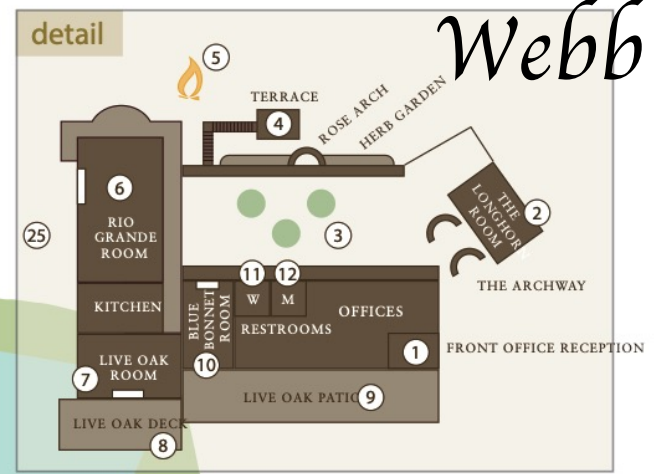

**36-Eagle Pass Cabins**

Name	ext.#
Garner	341
Dezavala	342
Fannin	343
Scurry	344

**37- Fire Circle Cabins**

Name	ext.#
Alamo	351
Goliad	352
San Jacinto	353
Gonzales	354

**KEY**

- 1 – Front Office
- 2 – Longhorn Room
- 3 – Rose Garden Courtyard
- 4 – Terrace
- 5 – Small Bonfire
- 6 – Rio Grande Dining Hall
- 7 – Live Oak Room
- 8 – Live Oak Deck
- 9 – Live Oak Patio
- 10 – Bluebonnet Room
- 11 – Women’s Restroom
- 12 – Men’s Restroom
- 13 – Pavilion Lawn
- 14 – Grand Pavilion
- 15 – Soccer Field
- 16 – Catfish Pond
- 17 – Bonfire Pit
- 18 – Baseball Diamond
- 19 – Climbing Wall & Screamer
- 20 – Basketball Court
- 21 – Sand Volleyball Court
- 22 – Lakeside Terrace / Ampitheater
- 23 – Tennis Courts
- 24 – Craft Shed
- 25 – The Backyard
- 26 – Thicket Room
- 27 – Balcones Beach
- 28 – Hillside Pavilion
- 29 – Skeet Shooting Area
- 30 – The Barn
- 31 – Horse Area