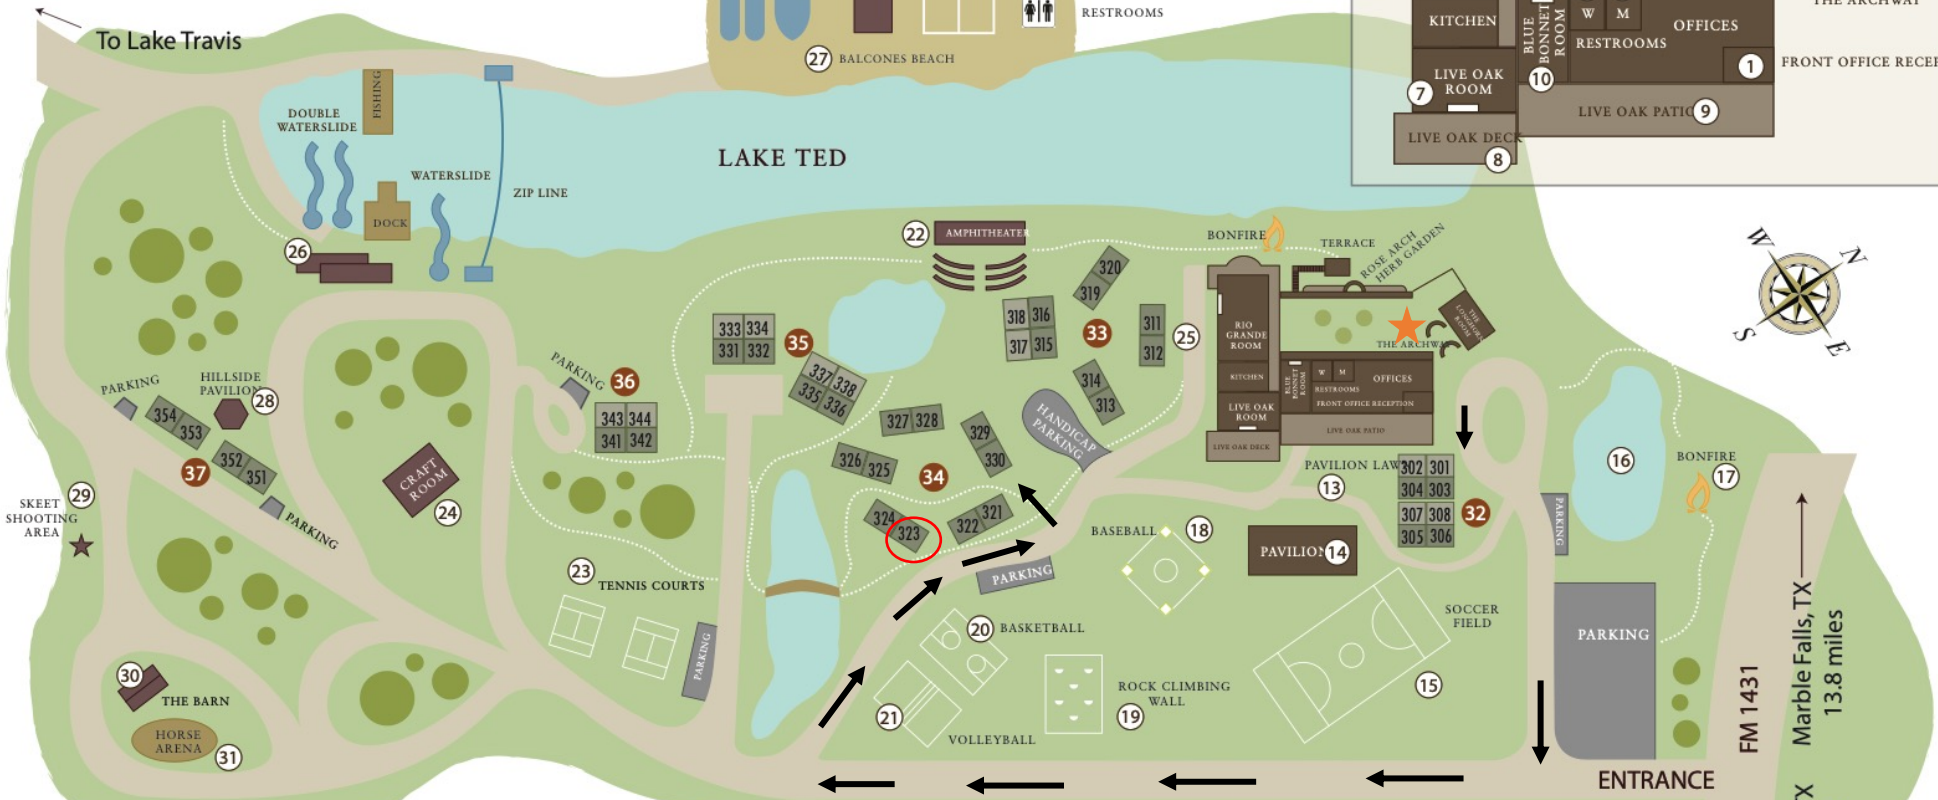

**37- Fire Circle Cabins**

Name	ext.#
Alamo	351
Goliad	352
San Jacinto	353
Gonzales	354

\* Denotes a cabin that shares a bathroom.

**KEY**

- 1 – Front Office
- 2 – Longhorn Room
- 3 – Rose Garden Courtyard
- 4 – Terrace
- 5 – Small Bonfire
- 6 – Rio Grande Dining Hall
- 7 – Live Oak Room
- 8 – Live Oak Deck
- 9 – Live Oak Patio
- 10 – Bluebonnet Room
- 11 – Women’s Restroom
- 12 – Men’s Restroom
- 13 – Pavilion Lawn
- 14 – Grand Pavilion
- 15 – Soccer Field
- 16 – Catfish Pond
- 17 – Bonfire Pit
- 18 – Baseball Diamond
- 19 – Climbing Wall & Screamer
- 20 – Basketball Court
- 21 – Sand Volleyball Court
- 22 – Lakeside Terrace / Ampitheater
- 23 – Tennis Courts
- 24 – Craft Shed
- 25 – The Backyard
- 26 – Thicket Room
- 27 – Balcones Beach
- 28 – Hillside Pavilion
- 29 – Skeet Shooting Area
- 30 – The Barn
- 31 – Horse Area