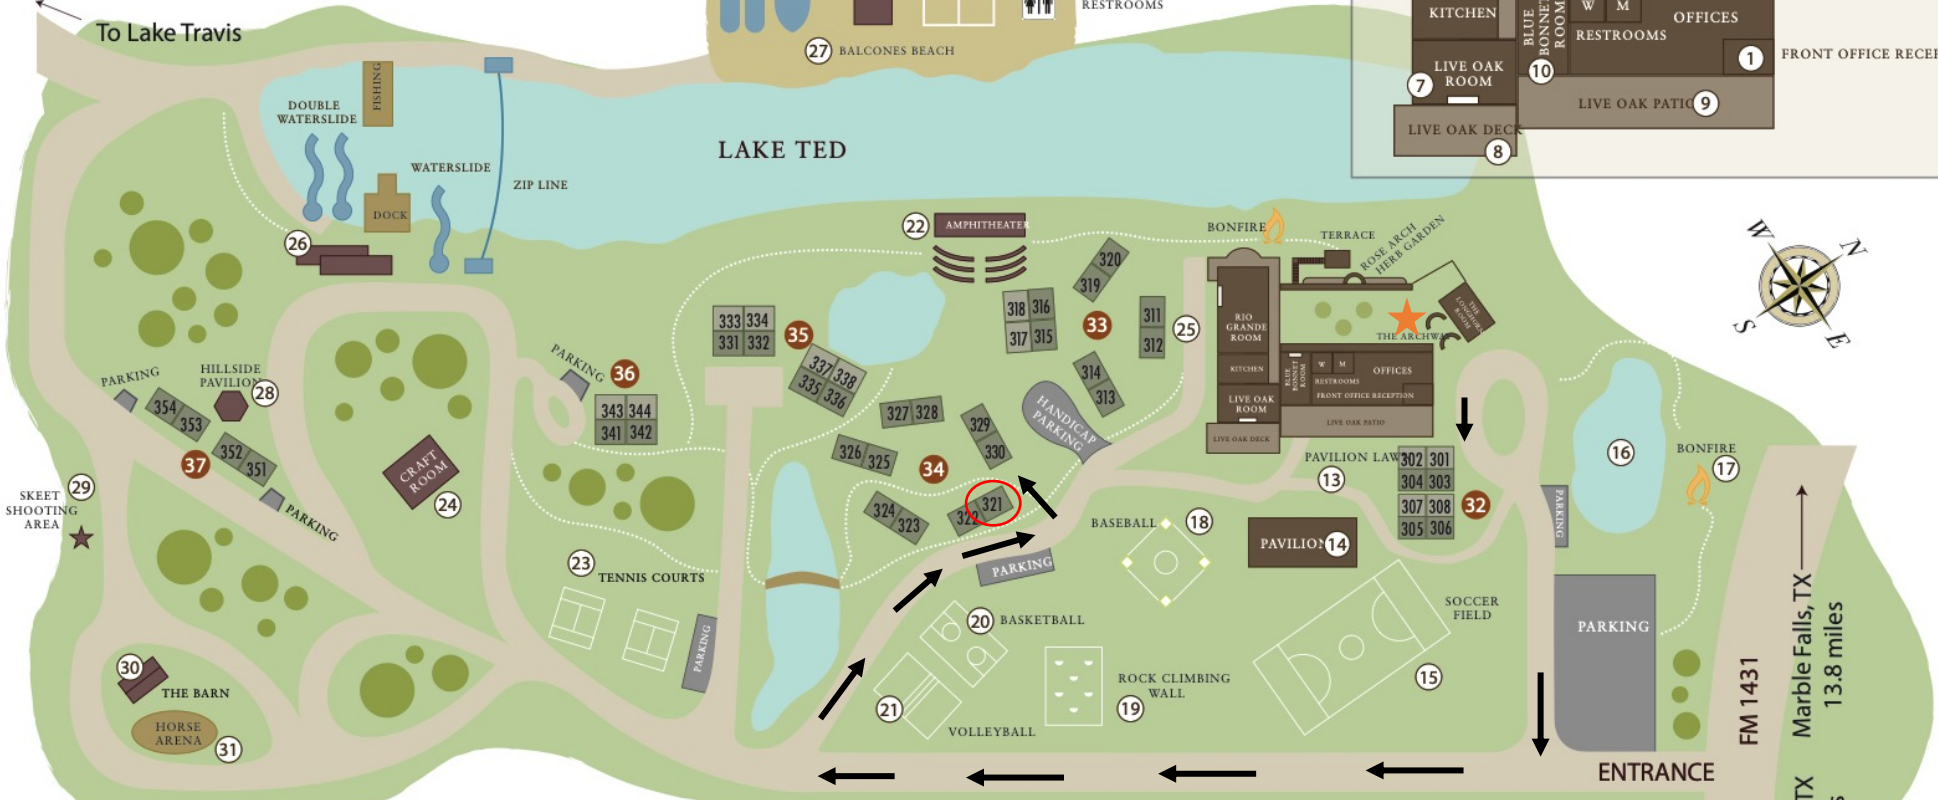

**KEY**

- 1 – Front Office
- 2 – Longhorn Room
- 3 – Rose Garden Courtyard
- 4 – Terrace
- 5 – Small Bonfire
- 6 – Rio Grande Dining Hall
- 7 – Live Oak Room
- 8 – Live Oak Deck
- 9 – Live Oak Patio
- 10 – Bluebonnet Room
- 11 – Women’s Restroom
- 12 – Men’s Restroom
- 13 – Pavilion Lawn
- 14 – Grand Pavilion
- 15 – Soccer Field
- 16 – Catfish Pond
- 17 – Bonfire Pit
- 18 – Baseball Diamond
- 19 – Climbing Wall & Screamer
- 20 – Basketball Court
- 21 – Sand Volleyball Court
- 22 – Lakeside Terrace / Amphitheater
- 23 – Tennis Courts
- 24 – Craft Shed
- 25 – The Backyard
- 26 – Thicket Room
- 27 – Balcones Beach
- 28 – Hillside Pavilion
- 29 – Skeet Shooting Area
- 30 – The Barn
- 31 – Horse Area