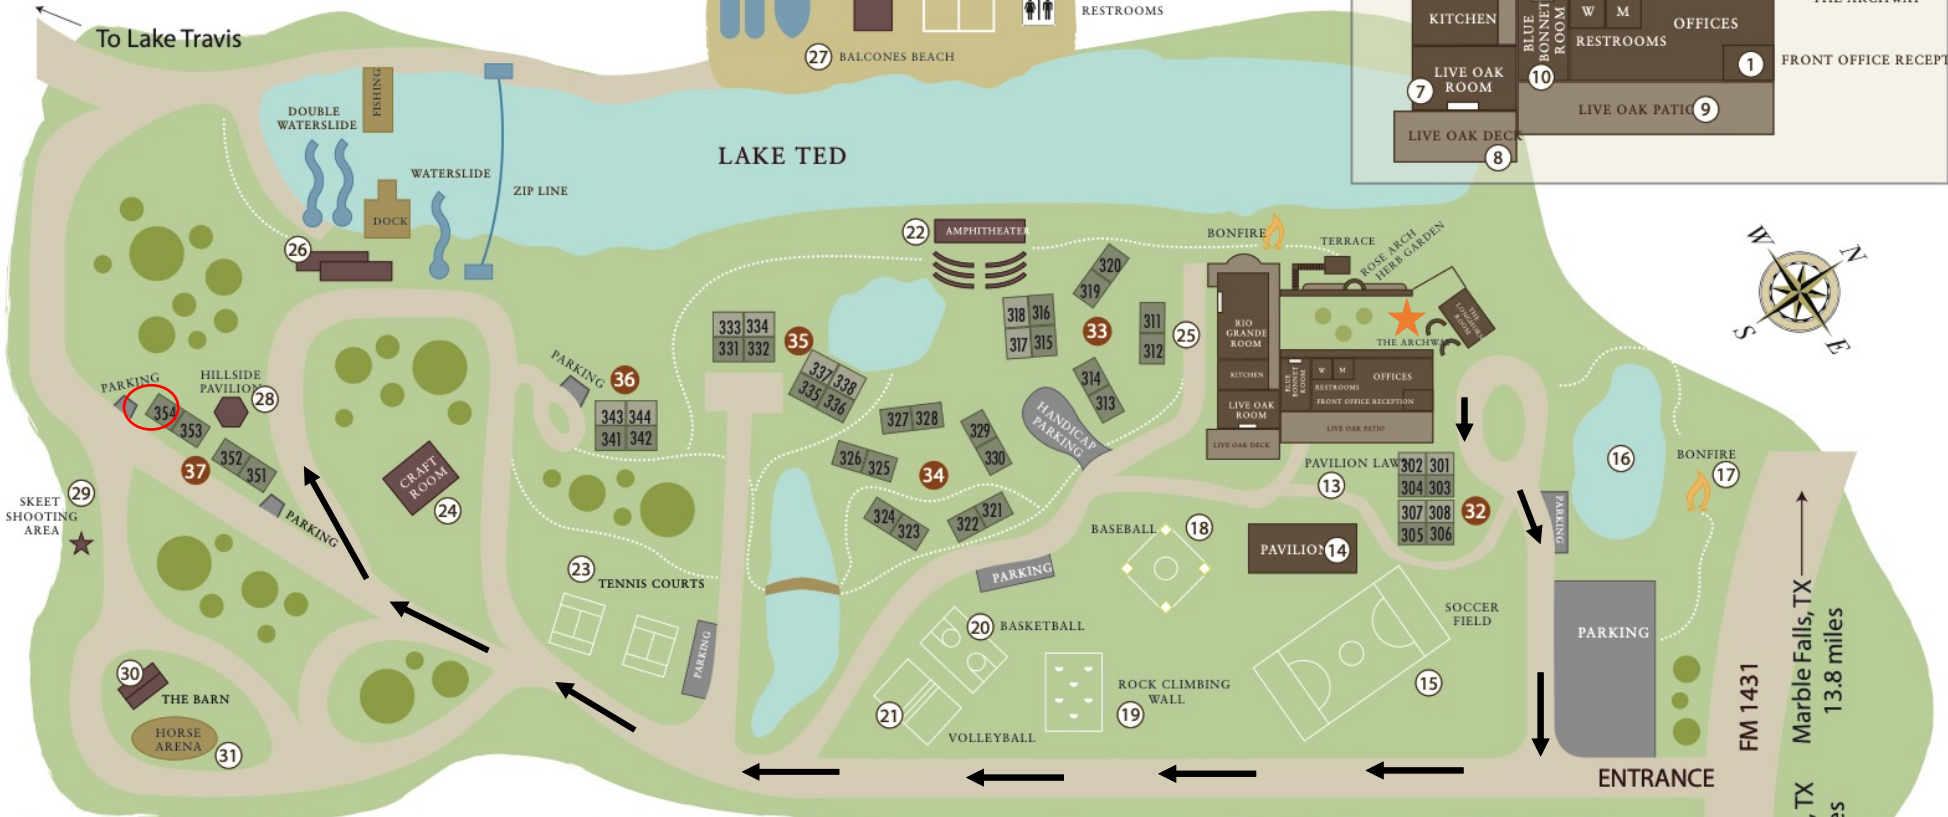

# KEY

- 1 – Front Office
- 2 – Longhorn Room
- 3 – Rose Garden Courtyard
- 4 – Terrace
- 5 – Small Bonfire
- 6 – Rio Grande Dining Hall
- 7 – Live Oak Room
- 8 – Live Oak Deck
- 9 – Live Oak Patio
- 10 – Bluebonnet Room
- 11 – Women’s Restroom
- 12 – Men’s Restroom
- 13 – Pavilion Lawn
- 14 – Grand Pavilion
- 15 – Soccer Field
- 16 – Catfish Pond
- 17 – Bonfire Pit
- 18 – Baseball Diamond
- 19 – Climbing Wall & Screamer
- 20 – Basketball Court
- 21 – Sand Volleyball Court
- 22 – Lakeside Terrace / Amphitheater
- 23 – Tennis Courts
- 24 – Craft Shed
- 25 – The Backyard
- 26 – Thicket Room
- 27 – Balcones Beach
- 28 – Hillside Pavilion
- 29 – Skeet Shooting Area
- 30 – The Barn
- 31 – Horse Area