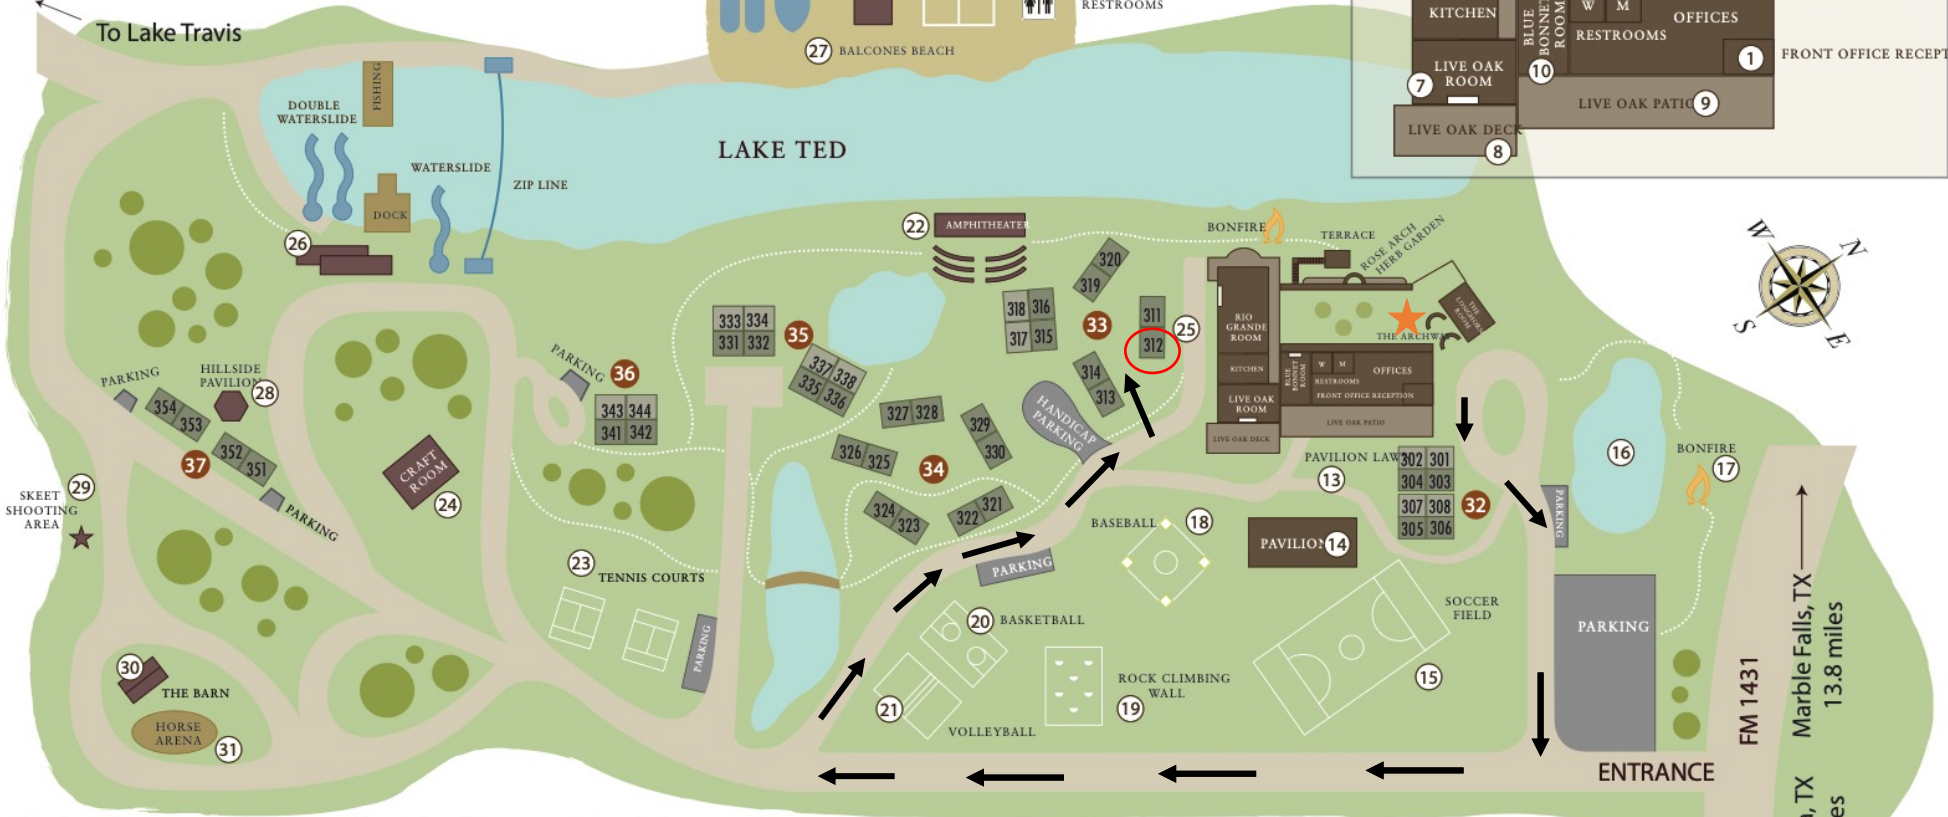

36-Eagle Pass Cabins	
Name	ext.#
Garner	341
Dezavala	342
Fannin	343
Scurry	344

37- Fire Circle Cabins	
Name	ext.#
Alamo	351
Goliad	352
San Jacinto	353
Gonzales	354

FM 1431  
 Lago Vista, TX 13.2 miles  
 Marble Falls, TX 13.8 miles

**KEY**

- 1 – Front Office
- 2 – Longhorn Room
- 3 – Rose Garden Courtyard
- 4 – Terrace
- 5 – Small Bonfire
- 6 – Rio Grande Dining Hall
- 7 – Live Oak Room
- 8 – Live Oak Deck
- 9 – Live Oak Patio
- 10 – Bluebonnet Room
- 11 – Women’s Restroom
- 12 – Men’s Restroom
- 13 – Pavilion Lawn
- 14 – Grand Pavilion
- 15 – Soccer Field
- 16 – Catfish Pond
- 17 – Bonfire Pit
- 18 – Baseball Diamond
- 19 – Climbing Wall & Screamer
- 20 – Basketball Court
- 21 – Sand Volleyball Court
- 22 – Lakeside Terrace / Amphitheater
- 23 – Tennis Courts
- 24 – Craft Shed
- 25 – The Backyard
- 26 – Thicket Room
- 27 – Balcones Beach
- 28 – Hillside Pavilion
- 29 – Skeet Shooting Area
- 30 – The Barn
- 31 – Horse Area