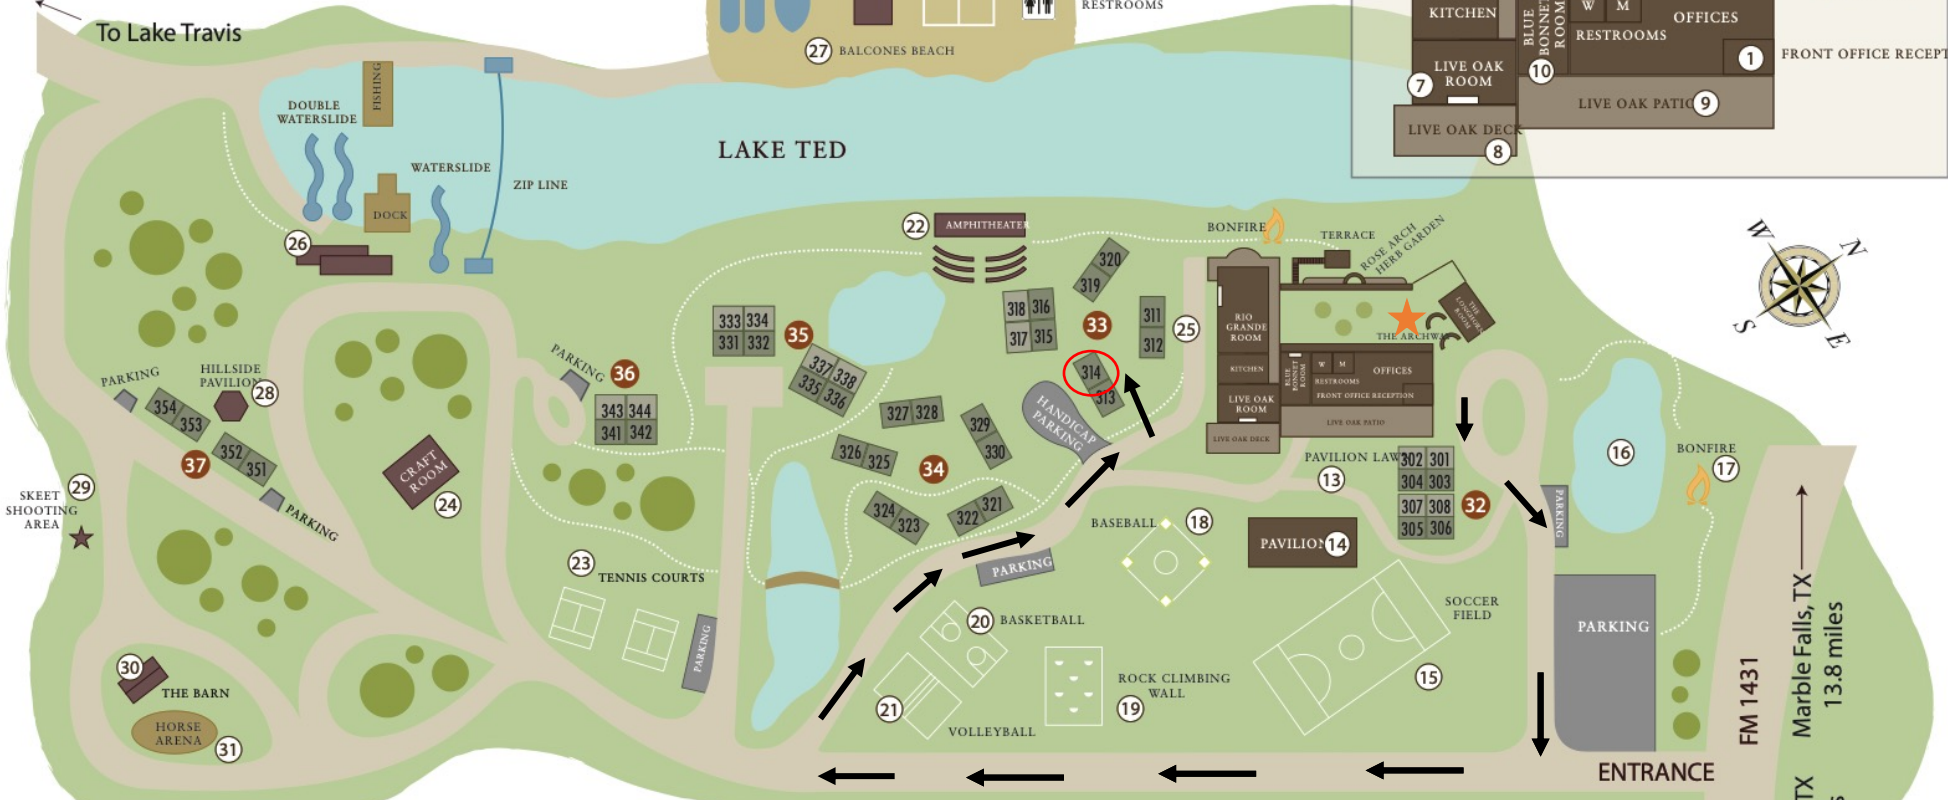

KEY

- 1 – Front Office
- 2 – Longhorn Room
- 3 – Rose Garden Courtyard
- 4 – Terrace
- 5 – Small Bonfire
- 6 – Rio Grande Dining Hall
- 7 – Live Oak Room
- 8 – Live Oak Deck
- 9 – Live Oak Patio
- 10 – Bluebonnet Room
- 11 – Women’s Restroom
- 12 – Men’s Restroom
- 13 – Pavilion Lawn
- 14 – Grand Pavilion
- 15 – Soccer Field
- 16 – Catfish Pond
- 17 – Bonfire Pit
- 18 – Baseball Diamond
- 19 – Climbing Wall & Screamer
- 20 – Basketball Court
- 21 – Sand Volleyball Court
- 22 – Lakeside Terrace / Amphitheater
- 23 – Tennis Courts
- 24 – Craft Shed
- 25 – The Backyard
- 26 – Thicket Room
- 27 – Balcones Beach
- 28 – Hillside Pavilion
- 29 – Skeet Shooting Area
- 30 – The Barn
- 31 – Horse Area