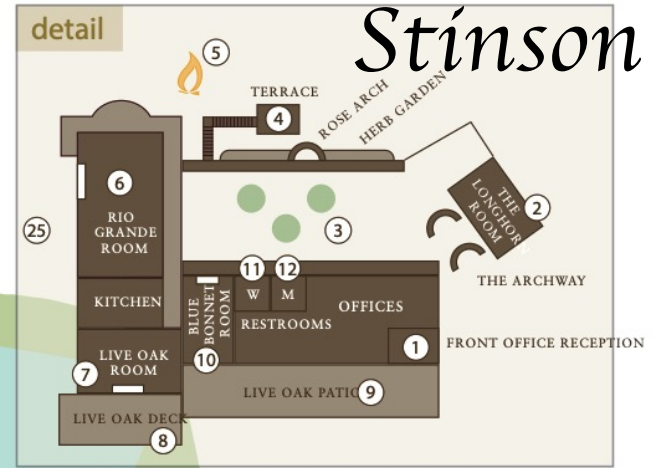

KEY

- 1 – Front Office
- 2 – Longhorn Room
- 3 – Rose Garden Courtyard
- 4 – Terrace
- 5 – Small Bonfire
- 6 – Rio Grande Dining Hall
- 7 – Live Oak Room
- 8 – Live Oak Deck
- 9 – Live Oak Patio
- 10 – Bluebonnet Room
- 11 – Women’s Restroom
- 12 – Men’s Restroom
- 13 – Pavilion Lawn
- 14 – Grand Pavilion
- 15 – Soccer Field
- 16 – Catfish Pond
- 17 – Bonfire Pit
- 18 – Baseball Diamond
- 19 – Climbing Wall & Screamer
- 20 – Basketball Court
- 21 – Sand Volleyball Court
- 22 – Lakeside Terrace / Ampitheater
- 23 – Tennis Courts
- 24 – Craft Shed
- 25 – The Backyard
- 26 – Thicket Room
- 27 – Balcones Beach
- 28 – Hillside Pavilion
- 29 – Skeet Shooting Area
- 30 – The Barn
- 31 – Horse Area

Questions about your cabin? Please refer to it by cabin name and not ext.# so we can better assist you.

CABINS

32-Agave Lodge Cabins

Name	ext.#
Smithwick*	301
Bush*	302
Parker	303
Jones	304
Hobby*	305
LBJ*	306
Bonham	307
Nimitz	308

33-Butterfly Garden Cabins

Name	ext.#
Bowie	311
Crockett	312
Rayburn	313
Houston	314
Webb	315
Beticheck	316
Ross	317
Dobie	318
Austin	319
Smith	320

34-Cypress Hill Cabins

Name	ext.#
Hogg	321
Angelina	322
Johnson	323
Driscoll	324
Goodnight	325
Dickenson	326
Ney	327
Jordan	328
Porter	329
Hughes	330

35-Doe Valley Cabins

Name	ext.#
Long	331
Stinson	332
Zaharous	333
King	334
Coleman	335
Blanton	336
Lady Bird	337
O'Connor	338

36-Eagle Pass Cabins

Name	ext.#
Garner	341
Dezavala	342
Fannin	343
Scurry	344

37- Fire Circle Cabins

Name	ext.#
Alamo	351
Goliad	352
San Jacinto	353
Gonzales	354

* Denotes a cabin that shares a bathroom.