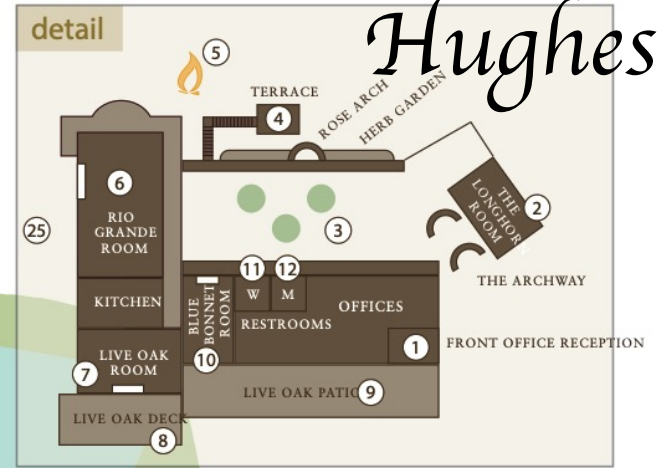

**KEY**

- 1 – Front Office
- 2 – Longhorn Room
- 3 – Rose Garden Courtyard
- 4 – Terrace
- 5 – Small Bonfire
- 6 – Rio Grande Dining Hall
- 7 – Live Oak Room
- 8 – Live Oak Deck
- 9 – Live Oak Patio
- 10 – Bluebonnet Room
- 11 – Women’s Restroom
- 12 – Men’s Restroom
- 13 – Pavilion Lawn
- 14 – Grand Pavilion
- 15 – Soccer Field
- 16 – Catfish Pond
- 17 – Bonfire Pit
- 18 – Baseball Diamond
- 19 – Climbing Wall & Screamer
- 20 – Basketball Court
- 21 – Sand Volleyball Court
- 22 – Lakeside Terrace / Ampitheater
- 23 – Tennis Courts
- 24 – Craft Shed
- 25 – The Backyard
- 26 – Thicket Room
- 27 – Balcones Beach
- 28 – Hillside Pavilion
- 29 – Skeet Shooting Area
- 30 – The Barn
- 31 – Horse Area