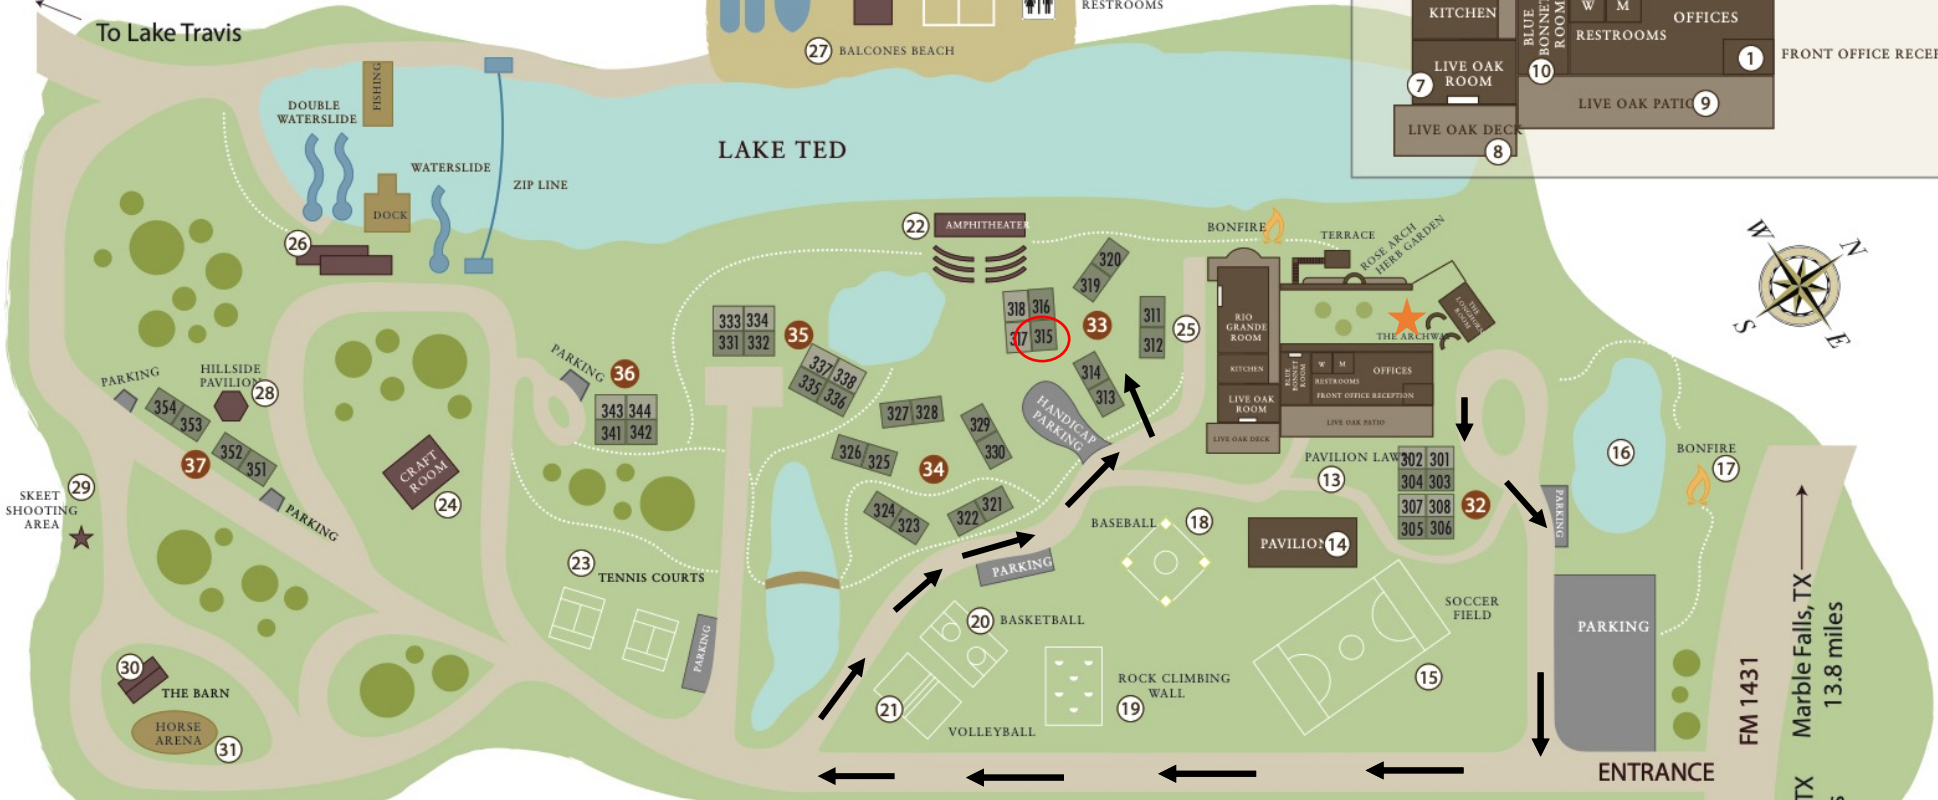

Questions about your cabin? Please refer to it by cabin name and not ext.# so we can better assist you.

CABINS

32-Agave Lodge Cabins

Name	ext.#
Smithwick*	301
Bush*	302
Parker	303
Jones	304
Hobby*	305
LBJ*	306
Bonham	307
Nimitz	308

33-Butterfly Garden Cabins

Name	ext.#
Bowie	311
Crockett	312
Rayburn	313
Houston	314
Webb	315
Beutcheck	316
Ross	317
Dobie	318
Austin	319
Smith	320

34-Cypress Hill Cabins

Name	ext.#
Hogg	321
Angelina	322
Johnson	323
Driscoll	324
Goodnight	325
Dickenson	326
Ney	327
Jordan	328
Porter	329
Hughes	330

35-Doe Valley Cabins

Name	ext.#
Long	331
Stinson	332
Zaharious	333
King	334
Coleman	335
Blanton	336
Lady Bird	337
O'Connor	338

36-Eagle Pass Cabins

Name	ext.#
Garner	341
Dezavala	342
Fannin	343
Scurry	344

37- Fire Circle Cabins

Name	ext.#
Alamo	351
Goliad	352
San Jacinto	353
Gonzales	354

* Denotes a cabin that shares a bathroom.

The Retreat
AT BALCONES SPRINGS

FM 1431
Marble Falls, TX 13.8 miles
Lago Vista, TX 13.2 miles