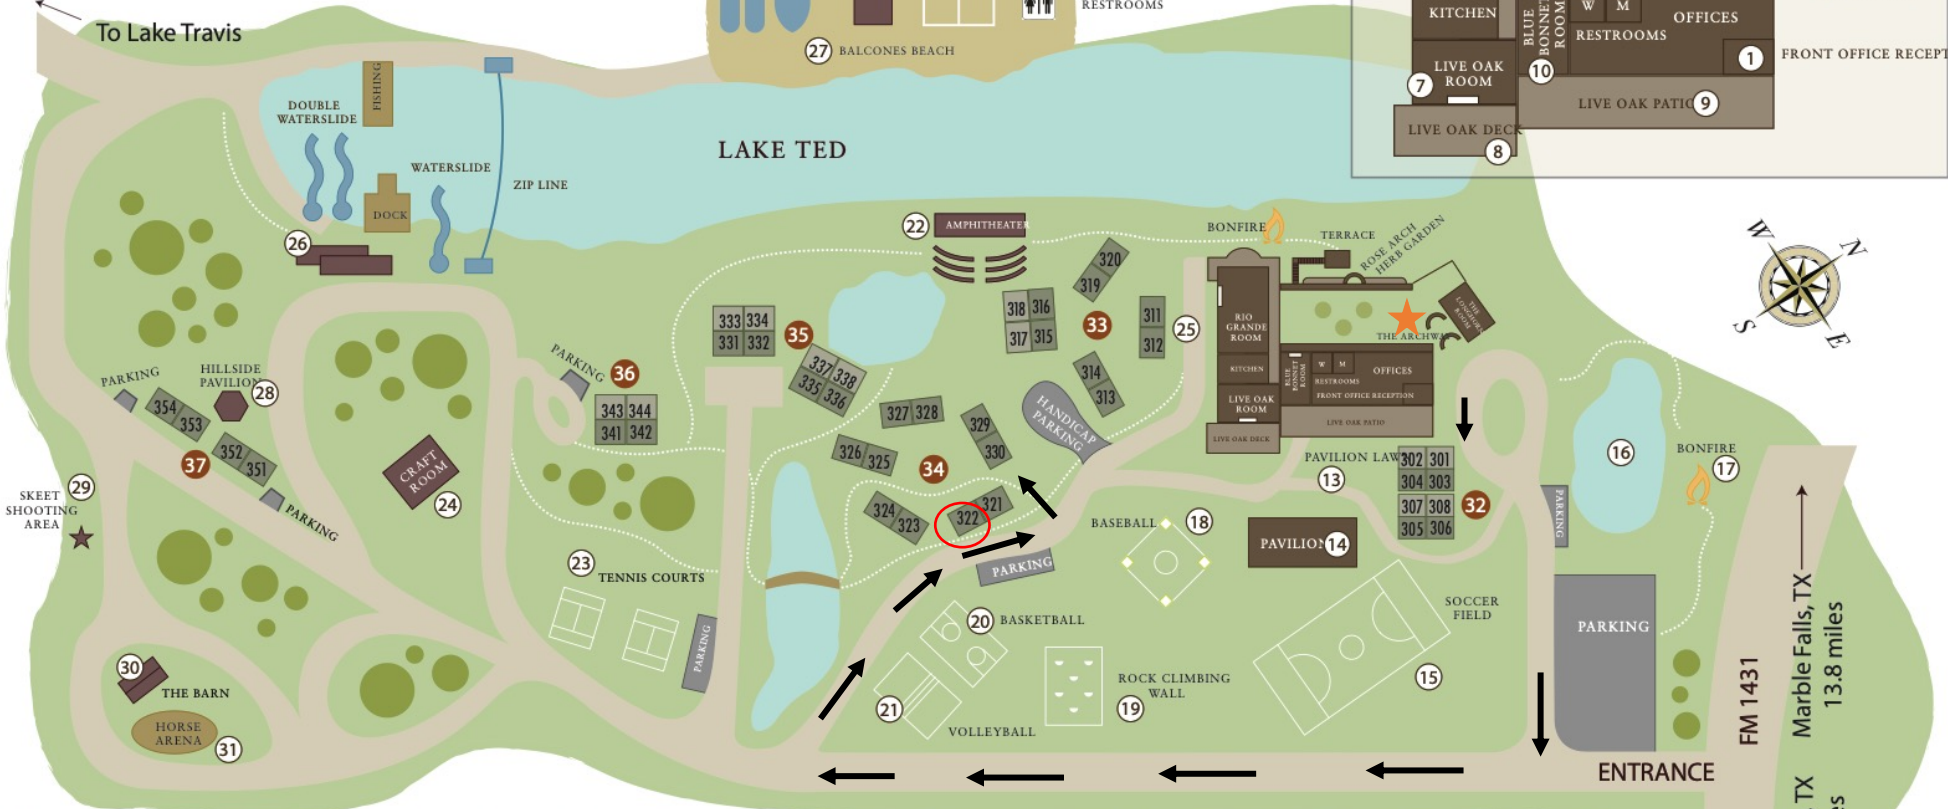

KEY

- 1 – Front Office
- 2 – Longhorn Room
- 3 – Rose Garden Courtyard
- 4 – Terrace
- 5 – Small Bonfire
- 6 – Rio Grande Dining Hall
- 7 – Live Oak Room
- 8 – Live Oak Deck
- 9 – Live Oak Patio
- 10 – Bluebonnet Room
- 11 – Women’s Restroom
- 12 – Men’s Restroom
- 13 – Pavilion Lawn
- 14 – Grand Pavilion
- 15 – Soccer Field
- 16 – Catfish Pond
- 17 – Bonfire Pit
- 18 – Baseball Diamond
- 19 – Climbing Wall & Screamer
- 20 – Basketball Court
- 21 – Sand Volleyball Court
- 22 – Lakeside Terrace / Ampitheater
- 23 – Tennis Courts
- 24 – Craft Shed
- 25 – The Backyard
- 26 – Thicket Room
- 27 – Balcones Beach
- 28 – Hillside Pavilion
- 29 – Skeet Shooting Area
- 30 – The Barn
- 31 – Horse Area

Questions about your cabin? Please refer to it by cabin name and not ext.# so we can better assist you.

CABINS

32-Agave Lodge Cabins

Name	ext.#
Smithwick*	301
Bush*	302
Parker	303
Jones	304
Hobby*	305
LBJ*	306
Bonham	307
Nimitz	308

33-Butterfly Garden Cabins

Name	ext.#
Bowie	311
Crockett	312
Rayburn	313
Houston	314
Webb	315
Beticheck	316
Ross	317
Dobie	318
Austin	319
Smith	320

34-Cypress Hill Cabins

Name	ext.#
Hogg	321
Angelina	322
Johnson	323
Driscoll	324
Goodnight	325
Dickenson	326
Ney	327
Jordan	328
Porter	329
Hughes	330

35-Doe Valley Cabins

Name	ext.#
Long	331
Stinson	332
Zaharious	333
King	334
Coleman	335
Blanton	336
Lady Bird	337
O'Connor	338

36-Eagle Pass Cabins

Name	ext.#
Garner	341
Dezavala	342
Fannin	343
Scurry	344

37- Fire Circle Cabins

Name	ext.#
Alamo	351
Goliad	352
San Jacinto	353
Gonzales	354

* Denotes a cabin that shares a bathroom.