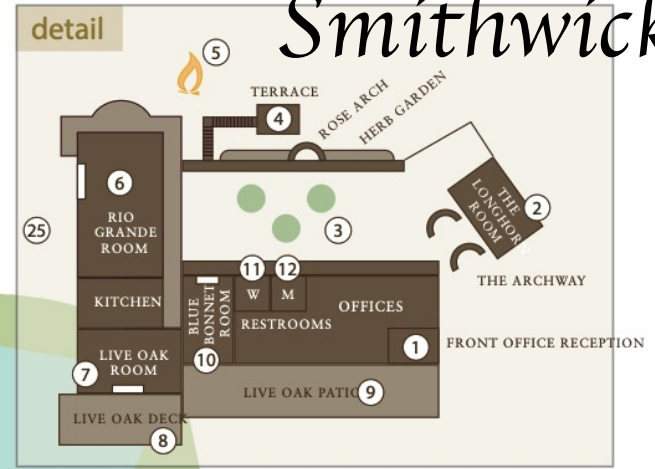

**KEY**

- 1 – Front Office
- 2 – Longhorn Room
- 3 – Rose Garden Courtyard
- 4 – Terrace
- 5 – Small Bonfire
- 6 – Rio Grande Dining Hall
- 7 – Live Oak Room
- 8 – Live Oak Deck
- 9 – Live Oak Patio
- 10 – Bluebonnet Room
- 11 – Women’s Restroom
- 12 – Men’s Restroom
- 13 – Pavilion Lawn
- 14 – Grand Pavilion
- 15 – Soccer Field
- 16 – Catfish Pond
- 17 – Bonfire Pit
- 18 – Baseball Diamond
- 19 – Climbing Wall & Screamer
- 20 – Basketball Court
- 21 – Sand Volleyball Court
- 22 – Lakeside Terrace / Amphitheater
- 23 – Tennis Courts
- 24 – Craft Shed
- 25 – The Backyard
- 26 – Thicket Room
- 27 – Balcones Beach
- 28 – Hillside Pavilion
- 29 – Skeet Shooting Area
- 30 – The Barn
- 31 – Horse Area

Questions about your cabin? Please refer to it by cabin name and not ext.# so we can better assist you.

**CABINS**

32-Agave Lodge Cabins	Name	ext.#
	Smithwick*	301
	Bush	302
	Parker	303
	Jones	304
	Hobby*	305
	LBJ*	306
	Bonham	307
	Nimitz	308