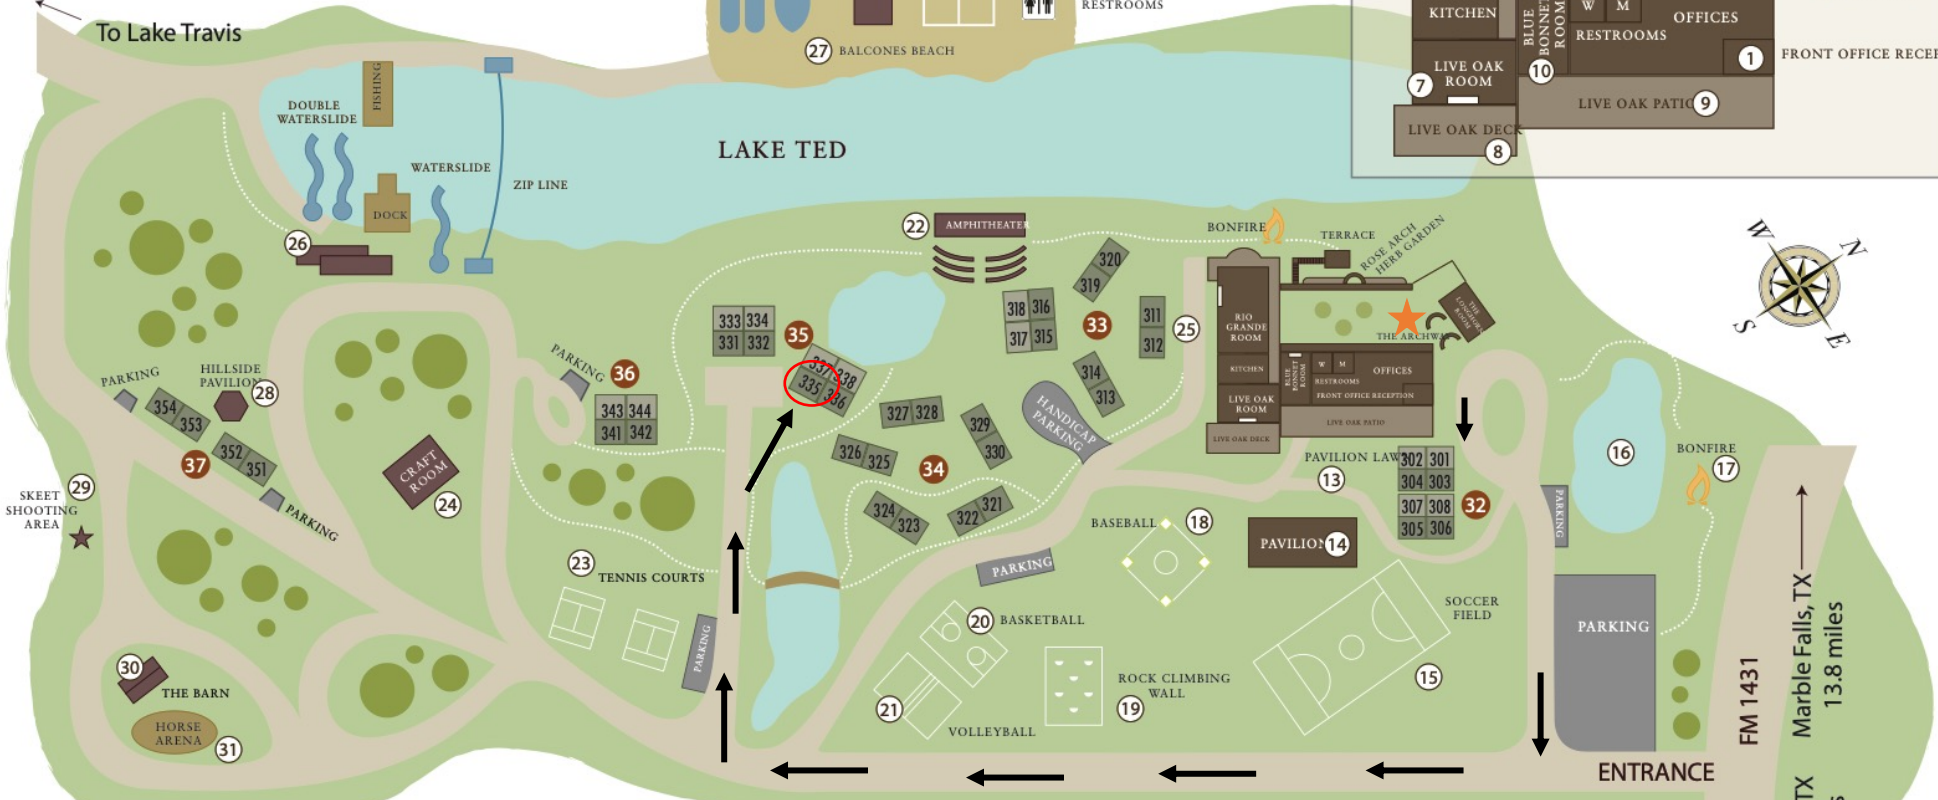

**36-Eagle Pass Cabins**

Name	ext.#
Garner	341
Dezavala	342
Fannin	343
Scurry	344

**37- Fire Circle Cabins**

Name	ext.#
Alamo	351
Goliad	352
San Jacinto	353
Gonzales	354

**KEY**

- 1 – Front Office
- 2 – Longhorn Room
- 3 – Rose Garden Courtyard
- 4 – Terrace
- 5 – Small Bonfire
- 6 – Rio Grande Dining Hall
- 7 – Live Oak Room
- 8 – Live Oak Deck
- 9 – Live Oak Patio
- 10 – Bluebonnet Room
- 11 – Women’s Restroom
- 12 – Men’s Restroom
- 13 – Pavilion Lawn
- 14 – Grand Pavilion
- 15 – Soccer Field
- 16 – Catfish Pond
- 17 – Bonfire Pit
- 18 – Baseball Diamond
- 19 – Climbing Wall & Screamer
- 20 – Basketball Court
- 21 – Sand Volleyball Court
- 22 – Lakeside Terrace / Ampitheater
- 23 – Tennis Courts
- 24 – Craft Shed
- 25 – The Backyard
- 26 – Thicket Room
- 27 – Balcones Beach
- 28 – Hillside Pavilion
- 29 – Skeet Shooting Area
- 30 – The Barn
- 31 – Horse Area