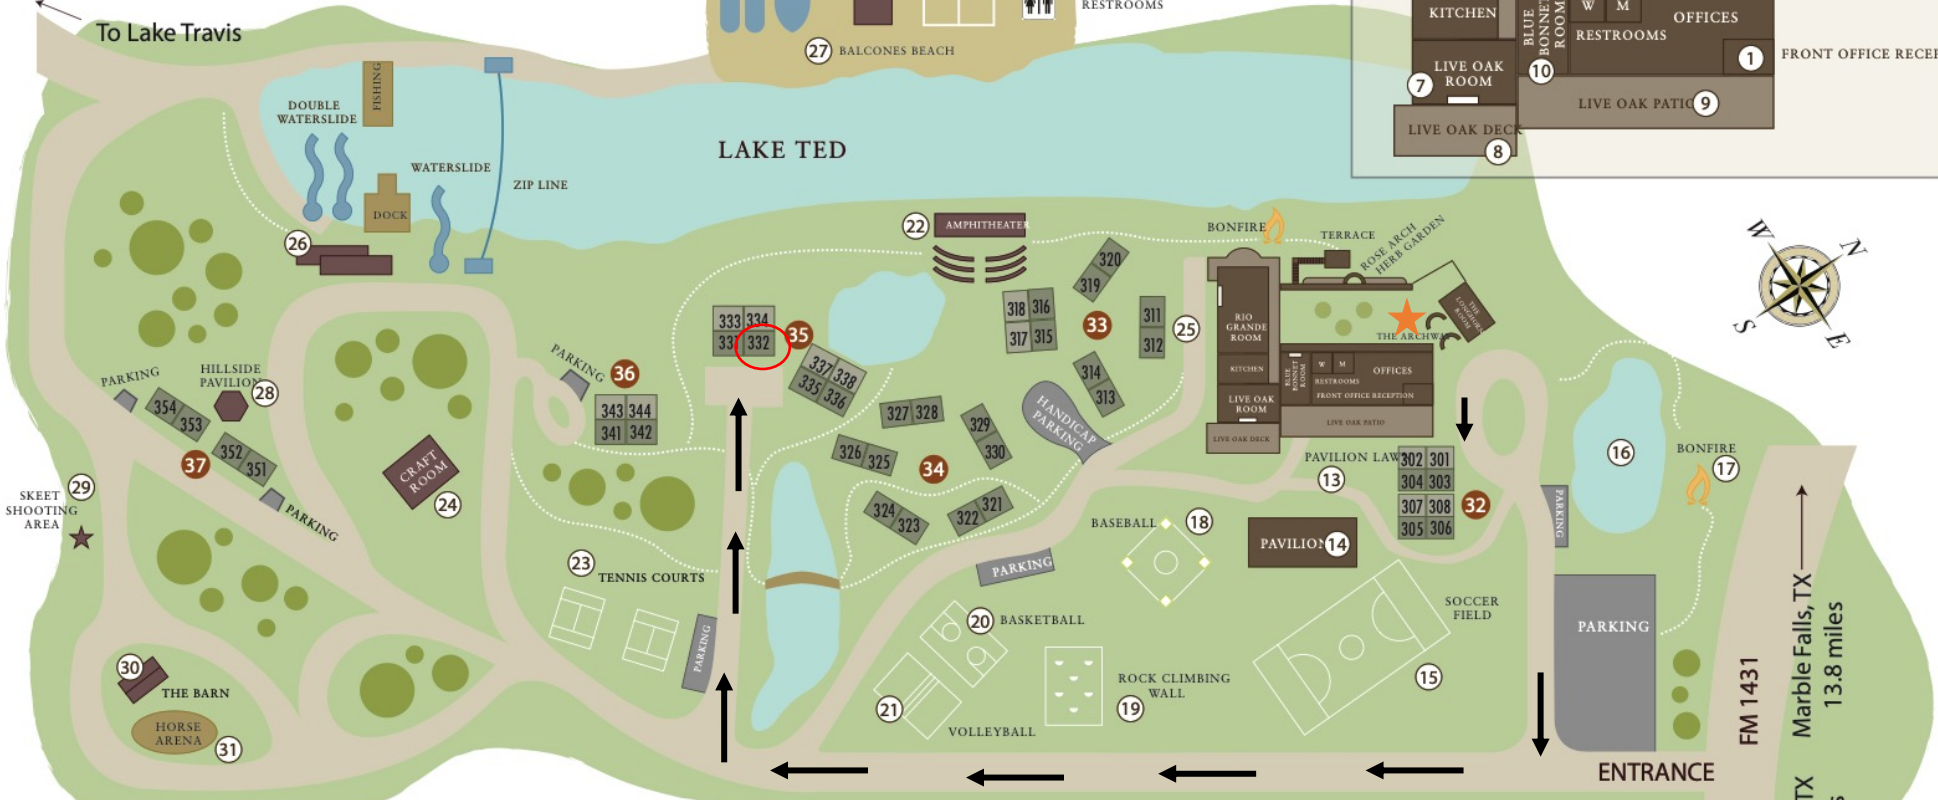

KEY

- 1 – Front Office
- 2 – Longhorn Room
- 3 – Rose Garden Courtyard
- 4 – Terrace
- 5 – Small Bonfire
- 6 – Rio Grande Dining Hall
- 7 – Live Oak Room
- 8 – Live Oak Deck
- 9 – Live Oak Patio
- 10 – Bluebonnet Room
- 11 – Women’s Restroom
- 12 – Men’s Restroom
- 13 – Pavilion Lawn
- 14 – Grand Pavilion
- 15 – Soccer Field
- 16 – Catfish Pond
- 17 – Bonfire Pit
- 18 – Baseball Diamond
- 19 – Climbing Wall & Screamer
- 20 – Basketball Court
- 21 – Sand Volleyball Court
- 22 – Lakeside Terrace / Ampitheater
- 23 – Tennis Courts
- 24 – Craft Shed
- 25 – The Backyard
- 26 – Thicket Room
- 27 – Balcones Beach
- 28 – Hillside Pavilion
- 29 – Skeet Shooting Area
- 30 – The Barn
- 31 – Horse Area

Questions about your cabin? Please refer to it by cabin name and not ext.# so we can better assist you.

CABINS

32-Agave Lodge Cabins

Name	ext.#
Smithwick*	301
Bush*	302
Parker	303
Jones	304
Hobby*	305
LBJ*	306
Bonham	307
Nimitz	308

33-Butterfly Garden Cabins

Name	ext.#
Bowie	311
Crockett	312
Rayburn	313
Houston	314
Webb	315
Beticheck	316
Ross	317
Dobie	318
Austin	319
Smith	320

34-Cypress Hill Cabins

Name	ext.#
Hogg	321
Angelina	322
Johnson	323
Driscoll	324
Goodnight	325
Dickenson	326
Ney	327
Jordan	328
Porter	329
Hughes	330

35-Doe Valley Cabins

Name	ext.#
Long	331
Stinson	332
Zaharous	333
King	334
Coleman	335
Blanton	336
Lady Bird	337
O'Connor	338

36-Eagle Pass Cabins

Name	ext.#
Garner	341
Dezavala	342
Fannin	343
Scurry	344

37- Fire Circle Cabins

Name	ext.#
Alamo	351
Goliad	352
San Jacinto	353
Gonzales	354

* Denotes a cabin that shares a bathroom.