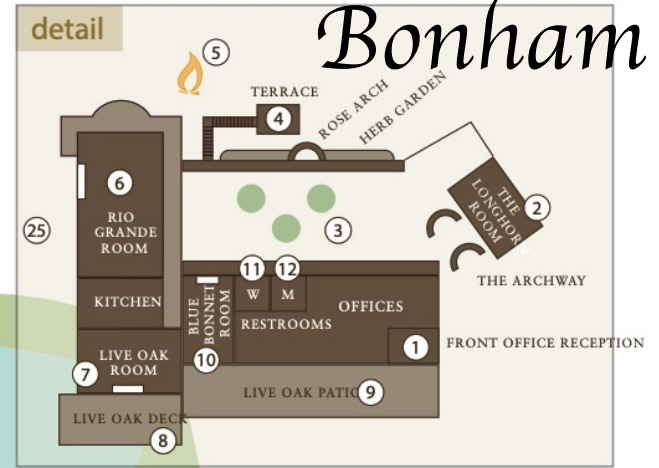

KEY

- 1 – Front Office
- 2 – Longhorn Room
- 3 – Rose Garden Courtyard
- 4 – Terrace
- 5 – Small Bonfire
- 6 – Rio Grande Dining Hall
- 7 – Live Oak Room
- 8 – Live Oak Deck
- 9 – Live Oak Patio
- 10 – Bluebonnet Room
- 11 – Women's Restroom
- 12 – Men's Restroom
- 13 – Pavilion Lawn
- 14 – Grand Pavilion
- 15 – Soccer Field
- 16 – Catfish Pond
- 17 – Bonfire Pit
- 18 – Baseball Diamond
- 19 – Climbing Wall & Screamer
- 20 – Basketball Court
- 21 – Sand Volleyball Court
- 22 – Lakeside Terrace / Amphitheater
- 23 – Tennis Courts
- 24 – Craft Shed
- 25 – The Backyard
- 26 – Thicket Room
- 27 – Balcones Beach
- 28 – Hillside Pavilion
- 29 – Skeet Shooting Area
- 30 – The Barn
- 31 – Horse Area

Questions about your cabin? Please refer to it by cabin name and not ext.# so we can better assist you.

CABINS

32-Agave Lodge Cabins	
Name	ext.#
Smithwick*	301
Bush*	302
Parker	303
Jones	304
Hobby*	305
LBI*	306
Bonham	307
Nimitz	308

* Denotes a cabin that shares a bathroom.

33-Butterfly Garden Cabins	
Name	ext.#
Bowie	311
Crockett	312
Rayburn	313
Houston	314
Webb	315
Beticheck	316
Ross	317
Dobie	318
Austin	319
Smith	320

34-Cypress Hill Cabins	
Name	ext.#
Hogg	321
Angelina	322
Johnson	323
Driscoll	324
Goodnight	325
Dickenson	326
Ney	327
Jordan	328
Porter	329
Hughes	330

35-Doe Valley Cabins	
Name	ext.#
Long	331
Stinson	332
Zaharious	333
King	334
Coleman	335
Blanton	336
Lady Bird	337
O'Connor	338

36-Eagle Pass Cabins	
Name	ext.#
Garner	341
Dezavala	342
Fannin	343
Scurry	344
37-Fire Circle Cabins	
Name	ext.#
Alamo	351
Goliad	352
San Jacinto	353
Gonzales	354