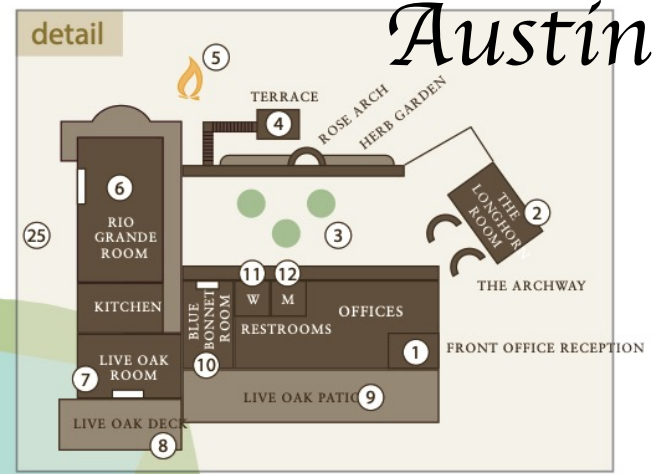

### 37-Fire Circle Cabins

Name	ext.#
Alamo	351
Goliad	352
San Jacinto	353
Gonzales	354

FM 1431  
 Marble Falls, TX 13.8 miles  
 Lago Vista, TX 13.2 miles

**KEY**

- 1 – Front Office
- 2 – Longhorn Room
- 3 – Rose Garden Courtyard
- 4 – Terrace
- 5 – Small Bonfire
- 6 – Rio Grande Dining Hall
- 7 – Live Oak Room
- 8 – Live Oak Deck
- 9 – Live Oak Patio
- 10 – Bluebonnet Room
- 11 – Women’s Restroom
- 12 – Men’s Restroom
- 13 – Pavilion Lawn
- 14 – Grand Pavilion
- 15 – Soccer Field
- 16 – Catfish Pond
- 17 – Bonfire Pit
- 18 – Baseball Diamond
- 19 – Climbing Wall & Screamer
- 20 – Basketball Court
- 21 – Sand Volleyball Court
- 22 – Lakeside Terrace / Amphitheater
- 23 – Tennis Courts
- 24 – Craft Shed
- 25 – The Backyard
- 26 – Thicket Room
- 27 – Balcones Beach
- 28 – Hillside Pavilion
- 29 – Skeet Shooting Area
- 30 – The Barn
- 31 – Horse Area