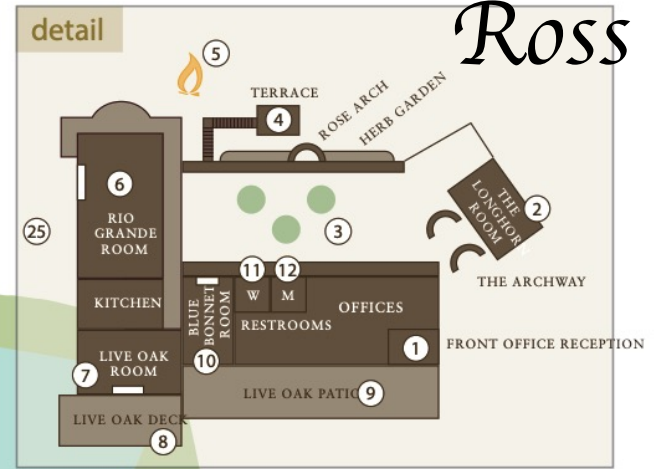

**KEY**

- 1 – Front Office
- 2 – Longhorn Room
- 3 – Rose Garden Courtyard
- 4 – Terrace
- 5 – Small Bonfire
- 6 – Rio Grande Dining Hall
- 7 – Live Oak Room
- 8 – Live Oak Deck
- 9 – Live Oak Patio
- 10 – Bluebonnet Room
- 11 – Women’s Restroom
- 12 – Men’s Restroom
- 13 – Pavilion Lawn
- 14 – Grand Pavilion
- 15 – Soccer Field
- 16 – Catfish Pond
- 17 – Bonfire Pit
- 18 – Baseball Diamond
- 19 – Climbing Wall & Screamer
- 20 – Basketball Court
- 21 – Sand Volleyball Court
- 22 – Lakeside Terrace / Ampitheater
- 23 – Tennis Courts
- 24 – Craft Shed
- 25 – The Backyard
- 26 – Thicket Room
- 27 – Balcones Beach
- 28 – Hillside Pavilion
- 29 – Skeet Shooting Area
- 30 – The Barn
- 31 – Horse Area