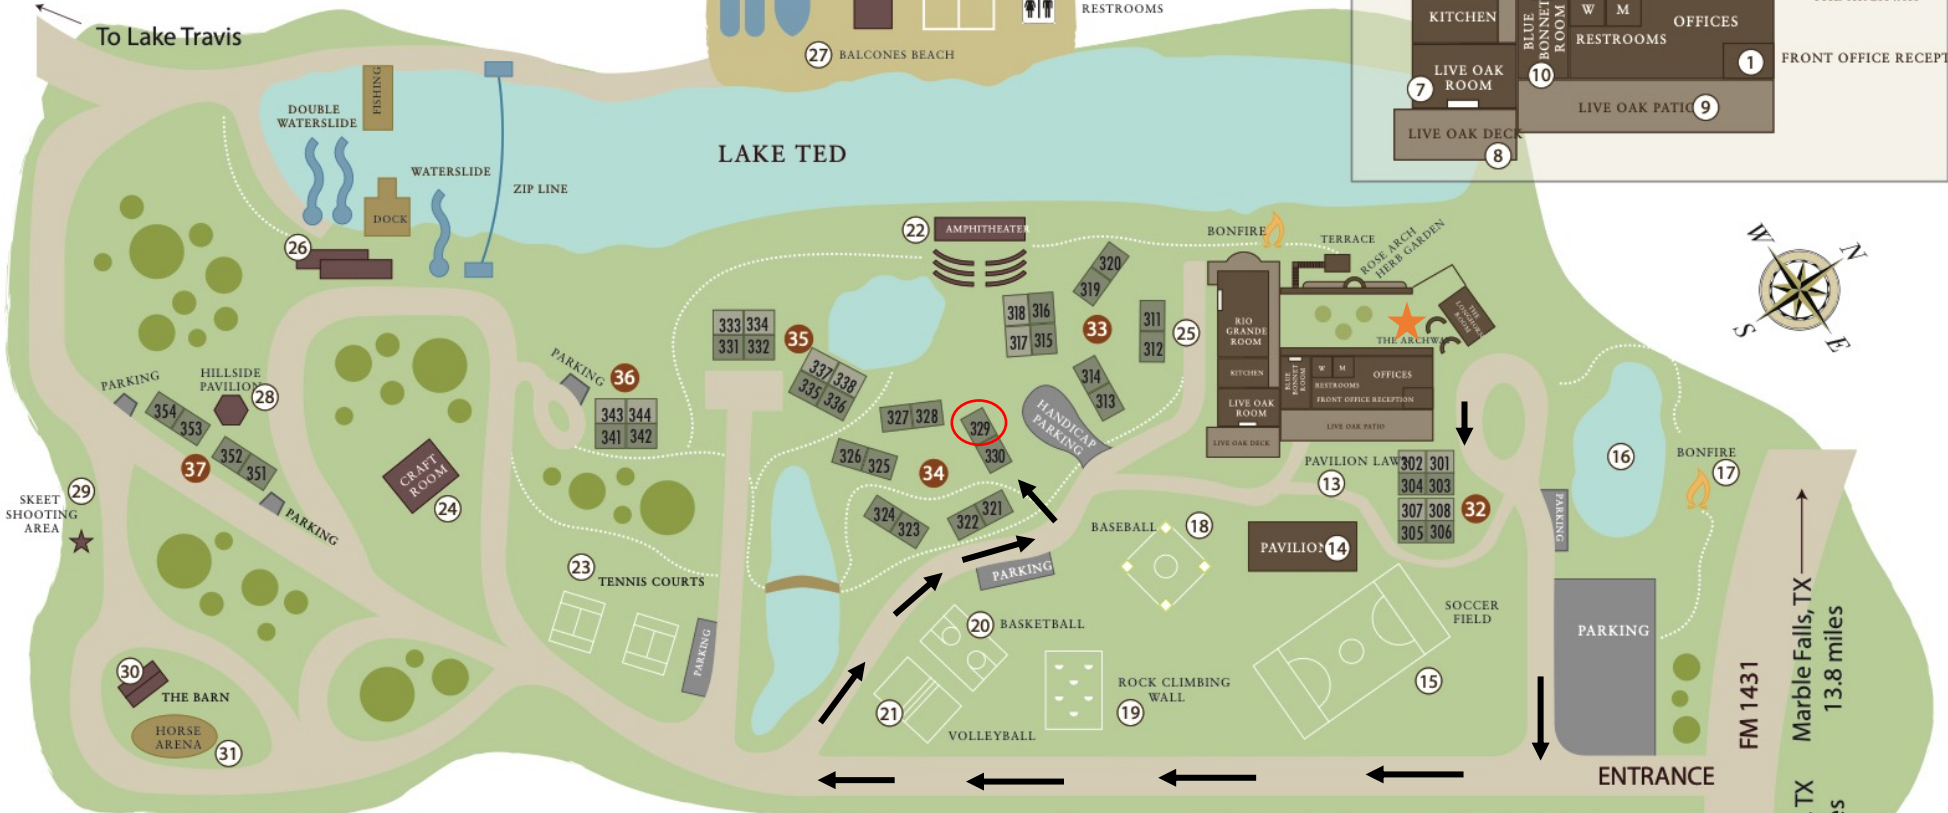

KEY

- 1 – Front Office
- 2 – Longhorn Room
- 3 – Rose Garden Courtyard
- 4 – Terrace
- 5 – Small Bonfire
- 6 – Rio Grande Dining Hall
- 7 – Live Oak Room
- 8 – Live Oak Deck
- 9 – Live Oak Patio
- 10 – Bluebonnet Room
- 11 – Women’s Restroom
- 12 – Men’s Restroom
- 13 – Pavilion Lawn
- 14 – Grand Pavilion
- 15 – Soccer Field
- 16 – Catfish Pond
- 17 – Bonfire Pit
- 18 – Baseball Diamond
- 19 – Climbing Wall & Screamer
- 20 – Basketball Court
- 21 – Sand Volleyball Court
- 22 – Lakeside Terrace / Ampitheater
- 23 – Tennis Courts
- 24 – Craft Shed
- 25 – The Backyard
- 26 – Thicket Room
- 27 – Balcones Beach
- 28 – Hillside Pavilion
- 29 – Skeet Shooting Area
- 30 – The Barn
- 31 – Horse Area

Questions about your cabin? Please refer to it by cabin name and not ext.# so we can better assist you.

CABINS

32-Agave Lodge Cabins

Name	ext.#
Smithwick*	301
Bush*	302
Parker	303
Jones	304
Hobby*	305
LBJ*	306
Bonham	307
Nimitz	308

* Denotes a cabin that shares a bathroom.

33-Butterfly Garden Cabins

Name	ext.#
Bowie	311
Crockett	312
Rayburn	313
Houston	314
Webb	315
Beticheck	316
Ross	317
Dobie	318
Austin	319
Smith	320

34-Cypress Hill Cabins

Name	ext.#
Hogg	321
Angelina	322
Johnson	323
Driscoll	324
Goodnight	325
Dickenson	326
Ney	327
Jordan	328
Porter	329
Hughes	330

35-Doe Valley Cabins

Name	ext.#
Long	331
Stinson	332
Zaharious	333
King	334
Coleman	335
Blanton	336
Lady Bird	337
O'Connor	338

36-Eagle Pass Cabins

Name	ext.#
Garner	341
Dezavala	342
Fannin	343
Scurry	344