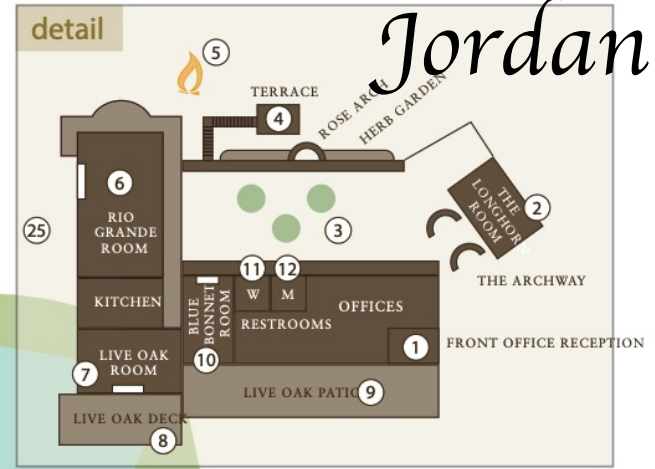

# KEY

- 1 – Front Office
- 2 – Longhorn Room
- 3 – Rose Garden Courtyard
- 4 – Terrace
- 5 – Small Bonfire
- 6 – Rio Grande Dining Hall
- 7 – Live Oak Room
- 8 – Live Oak Deck
- 9 – Live Oak Patio
- 10 – Bluebonnet Room
- 11 – Women’s Restroom
- 12 – Men’s Restroom
- 13 – Pavilion Lawn
- 14 – Grand Pavilion
- 15 – Soccer Field
- 16 – Catfish Pond
- 17 – Bonfire Pit
- 18 – Baseball Diamond
- 19 – Climbing Wall & Screamer
- 20 – Basketball Court
- 21 – Sand Volleyball Court
- 22 – Lakeside Terrace / Amphitheater
- 23 – Tennis Courts
- 24 – Craft Shed
- 25 – The Backyard
- 26 – Thicket Room
- 27 – Balcones Beach
- 28 – Hillside Pavilion
- 29 – Skeet Shooting Area
- 30 – The Barn
- 31 – Horse Area