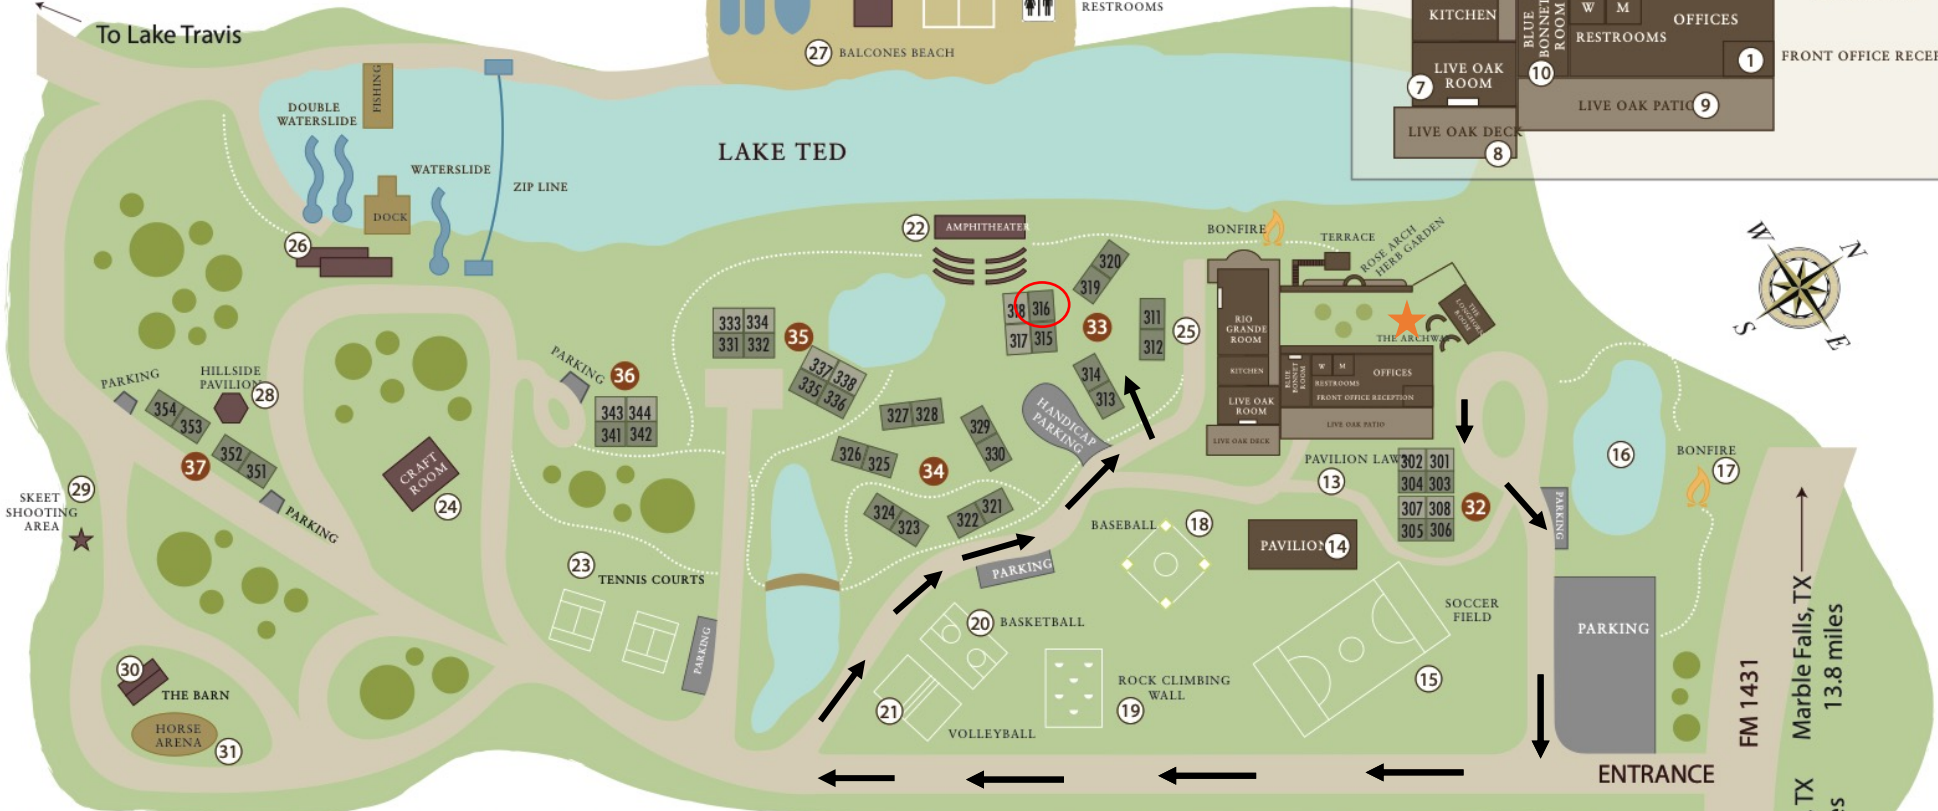

KEY

- 1 - Front Office
- 2 - Longhorn Room
- 3 - Rose Garden Courtyard
- 4 - Terrace
- 5 - Small Bonfire
- 6 - Rio Grande Dining Hall
- 7 - Live Oak Room
- 8 - Live Oak Deck
- 9 - Live Oak Patio
- 10 - Bluebonnet Room
- 11 - Women's Restroom
- 12 - Men's Restroom
- 13 - Pavilion Lawn
- 14 - Grand Pavilion
- 15 - Soccer Field
- 16 - Catfish Pond
- 17 - Bonfire Pit
- 18 - Baseball Diamond
- 19 - Climbing Wall & Screamer
- 20 - Basketball Court
- 21 - Sand Volleyball Court
- 22 - Lakeside Terrace / Amphitheater
- 23 - Tennis Courts
- 24 - Craft Shed
- 25 - The Backyard
- 26 - Thicket Room
- 27 - Balcones Beach
- 28 - Hillside Pavilion
- 29 - Skeet Shooting Area
- 30 - The Barn
- 31 - Horse Area

Questions about your cabin? Please refer to it by cabin name and not ext.# so we can better assist you.

CABINS

32-Agave Lodge Cabins

Name	ext.#
Smithwick*	301
Bush*	302
Parker	303
Jones	304
Hobby*	305
LBJ*	306
Bonham	307
Nimitz	308

* Denotes a cabin that shares a bathroom.

33-Butterfly Garden Cabins

Name	ext.#
Bowie	311
Crockett	312
Rayburn	313
Houston	314
Webb	315
Beticheck	316
Ross	317
Dobie	318
Austin	319
Smith	320

34-Cypress Hill Cabins

Name	ext.#
Hogg	321
Angelina	322
Johnson	323
Driscoll	324
Goodnight	325
Dickenson	326
Ney	327
Jordan	328
Porter	329
Hughes	330

35-Doe Valley Cabins

Name	ext.#
Long	331
Stinson	332
Zaharious	333
King	334
Coleman	335
Blanton	336
Lady Bird	337
O'Connor	338

36-Eagle Pass Cabins

Name	ext.#
Garner	341
Dezavala	342
Fannin	343
Scurry	344