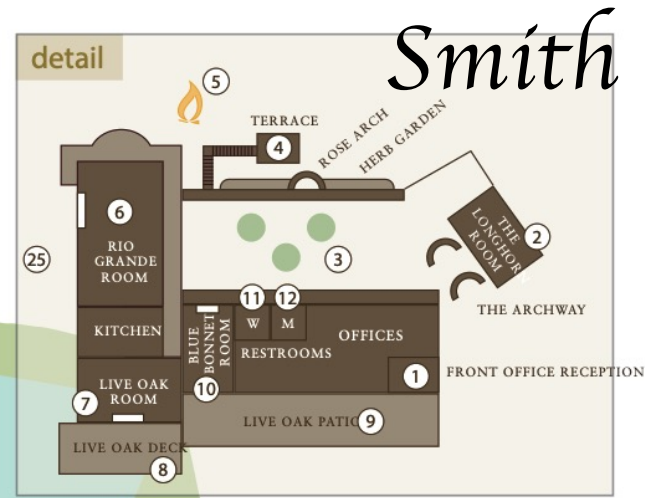

KEY

- 1 – Front Office
- 2 – Longhorn Room
- 3 – Rose Garden Courtyard
- 4 – Terrace
- 5 – Small Bonfire
- 6 – Rio Grande Dining Hall
- 7 – Live Oak Room
- 8 – Live Oak Deck
- 9 – Live Oak Patio
- 10 – Bluebonnet Room
- 11 – Women’s Restroom
- 12 – Men’s Restroom
- 13 – Pavilion Lawn
- 14 – Grand Pavilion
- 15 – Soccer Field
- 16 – Catfish Pond
- 17 – Bonfire Pit
- 18 – Baseball Diamond
- 19 – Climbing Wall & Screamer
- 20 – Basketball Court
- 21 – Sand Volleyball Court
- 22 – Lakeside Terrace / Ampitheater
- 23 – Tennis Courts
- 24 – Craft Shed
- 25 – The Backyard
- 26 – Thicket Room
- 27 – Balcones Beach
- 28 – Hillside Pavilion
- 29 – Skeet Shooting Area
- 30 – The Barn
- 31 – Horse Area

Questions about your cabin? Please refer to it by cabin name and not ext.# so we can better assist you.

CABINS

32-Agave Lodge Cabins

Name	ext.#
Smithwick*	301
Bush*	302
Parker	303
Jones	304
Hobby*	305
LBJ*	306
Bonham	307
Nimitz	308

33-Butterfly Garden Cabins

Name	ext.#
Bowie	311
Crockett	312
Rayburn	313
Houston	314
Webb	315
Beticheck	316
Ross	317
Dobie	318
Austin	319
Smith	320

34-Cypress Hill Cabins

Name	ext.#
Hogg	321
Angelina	322
Johnson	323
Driscoll	324
Goodnight	325
Dickenson	326
Ney	327
Jordan	328
Porter	329
Hughes	330

35-Doe Valley Cabins

Name	ext.#
Long	331
Stinson	332
Zaharious	333
King	334
Coleman	335
Blanton	336
Lady Bird	337
O'Connor	338

36-Eagle Pass Cabins

Name	ext.#
Garner	341
Dezavala	342
Fannin	343
Scurry	344

37- Fire Circle Cabins

Name	ext.#
Alamo	351
Goliad	352
San Jacinto	353
Gonzales	354

The Retreat
AT BALCONES SPRINGS