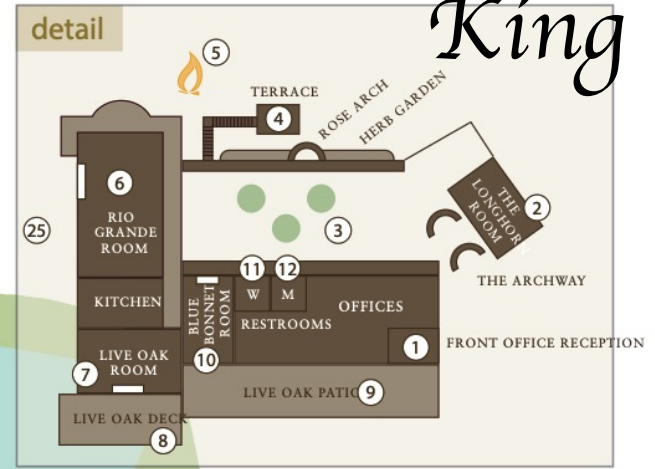

**36-Eagle Pass Cabins**

Name	ext.#
Garner	341
Dezavala	342
Fannin	343
Scurry	344

**37-Fire Circle Cabins**

Name	ext.#
Alamo	351
Goliad	352
San Jacinto	353
Gonzales	354

**KEY**

- 1 – Front Office
- 2 – Longhorn Room
- 3 – Rose Garden Courtyard
- 4 – Terrace
- 5 – Small Bonfire
- 6 – Rio Grande Dining Hall
- 7 – Live Oak Room
- 8 – Live Oak Deck
- 9 – Live Oak Patio
- 10 – Bluebonnet Room
- 11 – Women’s Restroom
- 12 – Men’s Restroom
- 13 – Pavilion Lawn
- 14 – Grand Pavilion
- 15 – Soccer Field
- 16 – Catfish Pond
- 17 – Bonfire Pit
- 18 – Baseball Diamond
- 19 – Climbing Wall & Screamer
- 20 – Basketball Court
- 21 – Sand Volleyball Court
- 22 – Lakeside Terrace / Ampitheater
- 23 – Tennis Courts
- 24 – Craft Shed
- 25 – The Backyard
- 26 – Thicket Room
- 27 – Balcones Beach
- 28 – Hillside Pavilion
- 29 – Skeet Shooting Area
- 30 – The Barn
- 31 – Horse Area