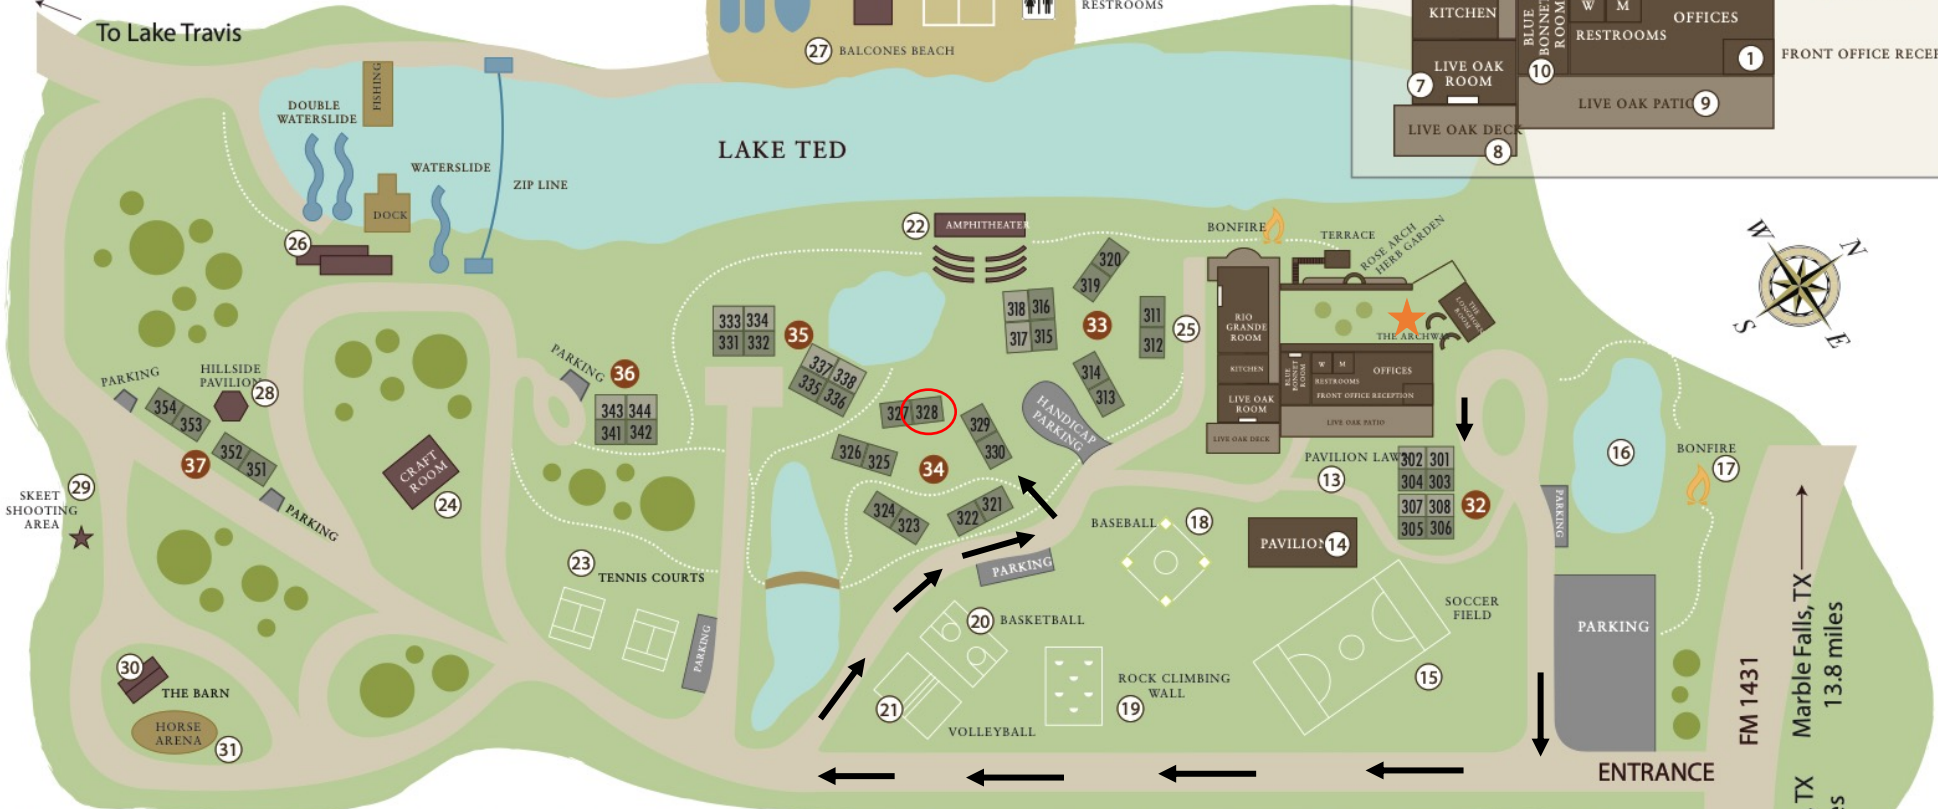

KEY

- 1 – Front Office
- 2 – Longhorn Room
- 3 – Rose Garden Courtyard
- 4 – Terrace
- 5 – Small Bonfire
- 6 – Rio Grande Dining Hall
- 7 – Live Oak Room
- 8 – Live Oak Deck
- 9 – Live Oak Patio
- 10 – Bluebonnet Room
- 11 – Women’s Restroom
- 12 – Men’s Restroom
- 13 – Pavilion Lawn
- 14 – Grand Pavilion
- 15 – Soccer Field
- 16 – Catfish Pond
- 17 – Bonfire Pit
- 18 – Baseball Diamond
- 19 – Climbing Wall & Screamer
- 20 – Basketball Court
- 21 – Sand Volleyball Court
- 22 – Lakeside Terrace / Amphitheater
- 23 – Tennis Courts
- 24 – Craft Shed
- 25 – The Backyard
- 26 – Thicket Room
- 27 – Balcones Beach
- 28 – Hillside Pavilion
- 29 – Skeet Shooting Area
- 30 – The Barn
- 31 – Horse Area

Questions about your cabin? Please refer to it by cabin name and not ext.# so we can better assist you.

CABINS

32-Agave Lodge Cabins

Name	ext.#
Smithwick*	301
Bush*	302
Parker	303
Jones	304
Hobby*	305
LBJ*	306
Bonham	307
Nimitz	308

* Denotes a cabin that shares a bathroom.

33-Butterfly Garden Cabins

Name	ext.#
Bowie	311
Crockett	312
Rayburn	313
Houston	314
Webb	315
Beticheck	316
Ross	317
Dobie	318
Austin	319
Smith	320

34-Cypress Hill Cabins

Name	ext.#
Hogg	321
Angelina	322
Johnson	323
Driscoll	324
Goodnight	325
Dickenson	326
Ney	327
Jordan	328
Porter	329
Hughes	330

35-Doe Valley Cabins

Name	ext.#
Long	331
Stinson	332
Zaharious	333
King	334
Coleman	335
Blanton	336
Lady Bird	337
O'Connor	338

36-Eagle Pass Cabins

Name	ext.#
Garner	341
Dezavala	342
Fannin	343
Scurry	344

37- Fire Circle Cabins

Name	ext.#
Alamo	351
Goliad	352
San Jacinto	353
Gonzales	354