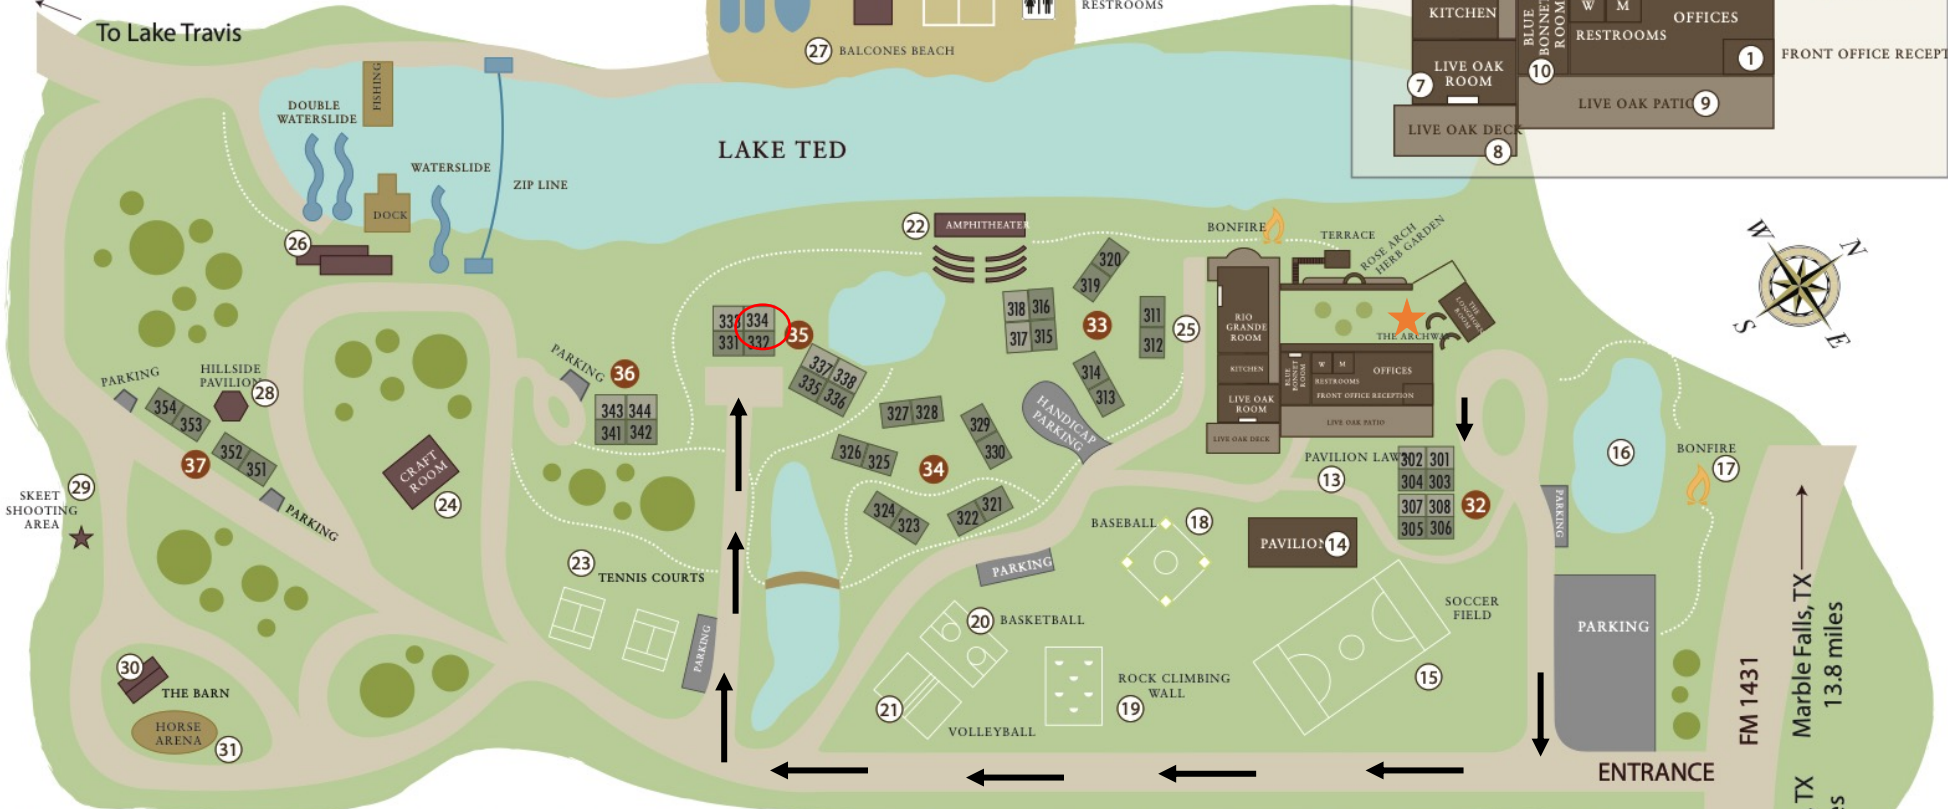

**36-Eagle Pass Cabins**

Name	ext.#
Garner	341
Dezavala	342
Fannin	343
Scurry	344

**37-Fire Circle Cabins**

Name	ext.#
Alamo	351
Goliad	352
San Jacinto	353
Gonzales	354

**KEY**

- 1 – Front Office
- 2 – Longhorn Room
- 3 – Rose Garden Courtyard
- 4 – Terrace
- 5 – Small Bonfire
- 6 – Rio Grande Dining Hall
- 7 – Live Oak Room
- 8 – Live Oak Deck
- 9 – Live Oak Patio
- 10 – Bluebonnet Room
- 11 – Women’s Restroom
- 12 – Men’s Restroom
- 13 – Pavilion Lawn
- 14 – Grand Pavilion
- 15 – Soccer Field
- 16 – Catfish Pond
- 17 – Bonfire Pit
- 18 – Baseball Diamond
- 19 – Climbing Wall & Screamer
- 20 – Basketball Court
- 21 – Sand Volleyball Court
- 22 – Lakeside Terrace / Ampitheater
- 23 – Tennis Courts
- 24 – Craft Shed
- 25 – The Backyard
- 26 – Thicket Room
- 27 – Balcones Beach
- 28 – Hillside Pavilion
- 29 – Skeet Shooting Area
- 30 – The Barn
- 31 – Horse Area