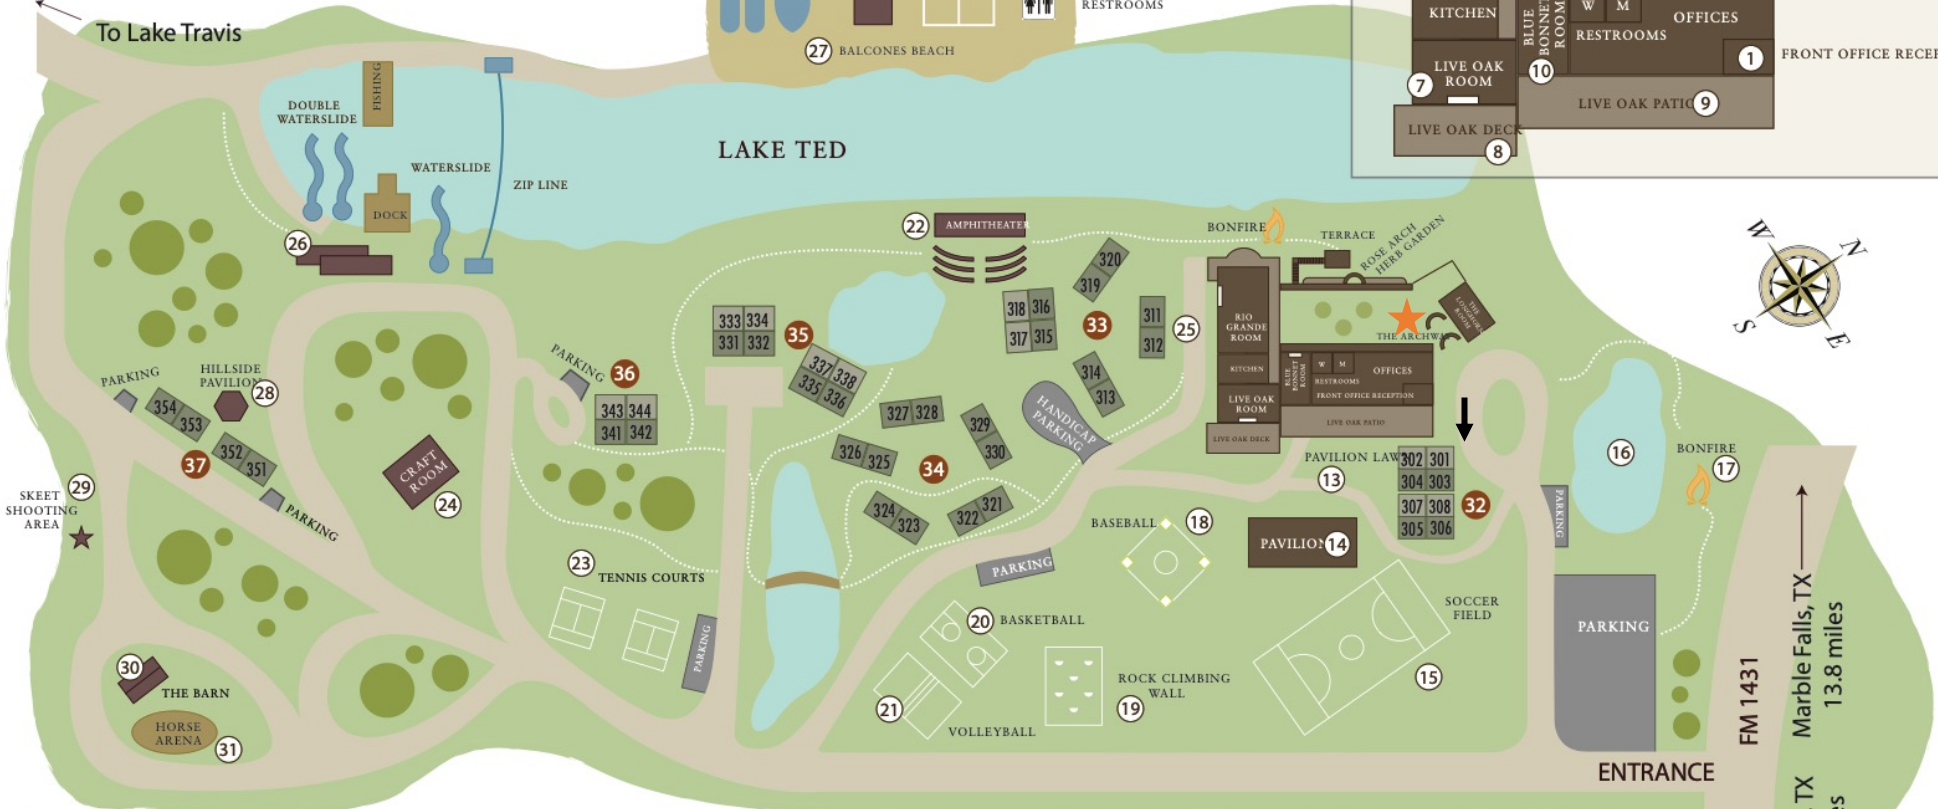

Questions about your cabin? Please refer to it by cabin name and not ext.# so we can better assist you.

CABINS

32-Agave Lodge Cabins	
Name	ext.#
Smithwick*	301
Bush*	302
Parker	303
Jones	304
Hobby*	305
LBJ	306
Bonham	307
Nimitz	308

* Denotes a cabin that shares a bathroom.

33-Butterfly Garden Cabins	
Name	ext.#
Bowie	311
Crockett	312
Rayburn	313
Houston	314
Webb	315
Beticheck	316
Ross	317
Dobie	318
Austin	319
Smith	320

34-Cypress Hill Cabins	
Name	ext.#
Hogg	321
Angelina	322
Johnson	323
Driscoll	324
Goodnight	325
Dickenson	326
Ney	327
Jordan	328
Porter	329
Hughes	330

35-Doe Valley Cabins	
Name	ext.#
Long	331
Stinson	332
Zaharious	333
King	334
Coleman	335
Blanton	336
Lady Bird	337
O'Connor	338

36-Eagle Pass Cabins	
Name	ext.#
Garner	341
Dezavala	342
Fannin	343
Scurry	344
37- Fire Circle Cabins	
Name	ext.#
Alamo	351
Goliad	352
San Jacinto	353
Gonzales	354