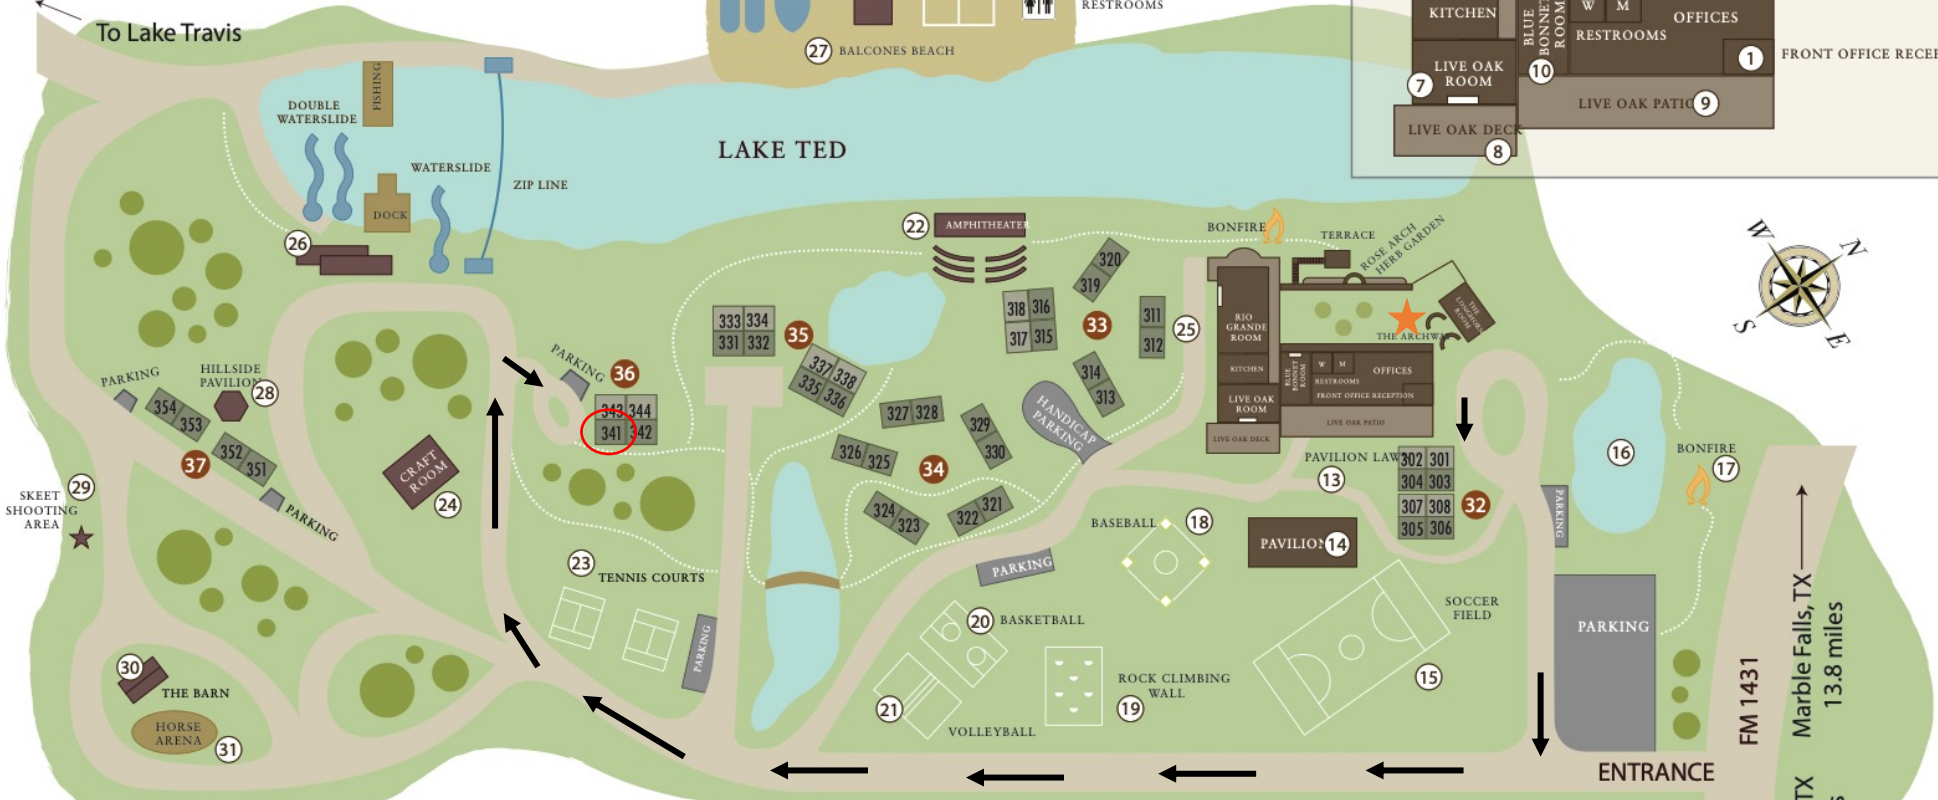

**KEY**

- 1 – Front Office
- 2 – Longhorn Room
- 3 – Rose Garden Courtyard
- 4 – Terrace
- 5 – Small Bonfire
- 6 – Rio Grande Dining Hall
- 7 – Live Oak Room
- 8 – Live Oak Deck
- 9 – Live Oak Patio
- 10 – Bluebonnet Room
- 11 – Women’s Restroom
- 12 – Men’s Restroom
- 13 – Pavilion Lawn
- 14 – Grand Pavilion
- 15 – Soccer Field
- 16 – Catfish Pond
- 17 – Bonfire Pit
- 18 – Baseball Diamond
- 19 – Climbing Wall & Screamer
- 20 – Basketball Court
- 21 – Sand Volleyball Court
- 22 – Lakeside Terrace / Amphitheater
- 23 – Tennis Courts
- 24 – Craft Shed
- 25 – The Backyard
- 26 – Thicket Room
- 27 – Balcones Beach
- 28 – Hillside Pavilion
- 29 – Skeet Shooting Area
- 30 – The Barn
- 31 – Horse Area