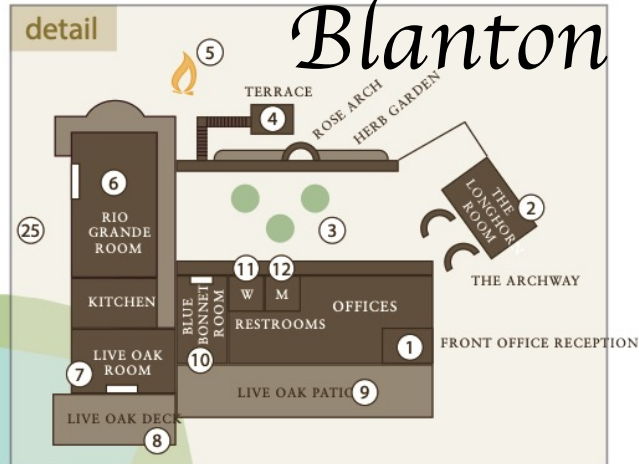

KEY

- 1 – Front Office
- 2 – Longhorn Room
- 3 – Rose Garden Courtyard
- 4 – Terrace
- 5 – Small Bonfire
- 6 – Rio Grande Dining Hall
- 7 – Live Oak Room
- 8 – Live Oak Deck
- 9 – Live Oak Patio
- 10 – Bluebonnet Room
- 11 – Women’s Restroom
- 12 – Men’s Restroom
- 13 – Pavilion Lawn
- 14 – Grand Pavilion
- 15 – Soccer Field
- 16 – Catfish Pond
- 17 – Bonfire Pit
- 18 – Baseball Diamond
- 19 – Climbing Wall & Screamer
- 20 – Basketball Court
- 21 – Sand Volleyball Court
- 22 – Lakeside Terrace / Amphitheater
- 23 – Tennis Courts
- 24 – Craft Shed
- 25 – The Backyard
- 26 – Thicket Room
- 27 – Balcones Beach
- 28 – Hillside Pavilion
- 29 – Skeet Shooting Area
- 30 – The Barn
- 31 – Horse Area

Questions about your cabin? Please refer to it by cabin name and not ext.# so we can better assist you.

CABINS

32-Agave Lodge Cabins

Name	ext.#
Smithwick*	301
Bush*	302
Parker	303
Jones	304
Hobby*	305
LBJ*	306
Bonham	307
Nimitz	308

* Denotes a cabin that shares a bathroom.

33-Butterfly Garden Cabins

Name	ext.#
Bowie	311
Crockett	312
Rayburn	313
Houston	314
Webb	315
Beticheck	316
Ross	317
Dobie	318
Austin	319
Smith	320

34-Cypress Hill Cabins

Name	ext.#
Hogg	321
Angelina	322
Johnson	323
Driscoll	324
Goodnight	325
Dickenson	326
Ney	327
Jordan	328
Porter	329
Hughes	330

35-Doe Valley Cabins

Name	ext.#
Long	331
Stinson	332
Zaharious	333
King	334
Coleman	335
Blanton	336
Lady Bird	337
O'Connor	338

36-Eagle Pass Cabins

Name	ext.#
Garner	341
Dezavala	342
Fannin	343
Scurry	344

37-Fire Circle Cabins

Name	ext.#
Alamo	351
Goliad	352
San Jacinto	353
Gonzales	354

The Retreat
AT BALCONES SPRINGS

FM 1431
Marble Falls, TX 13.8 miles
Lago Vista, TX 13.2 miles