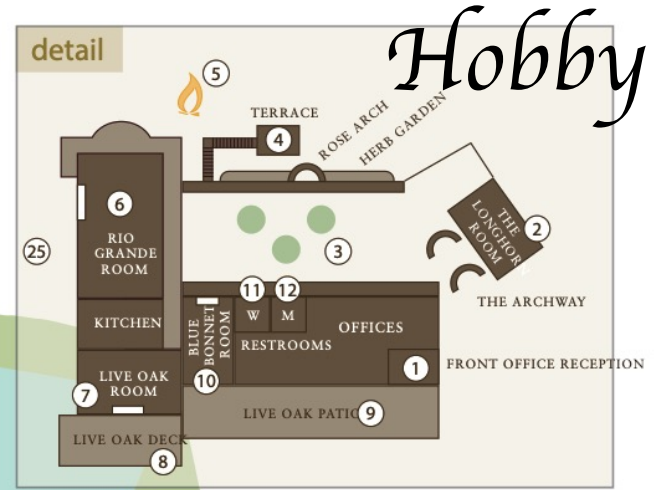

KEY

- 1 – Front Office
- 2 – Longhorn Room
- 3 – Rose Garden Courtyard
- 4 – Terrace
- 5 – Small Bonfire
- 6 – Rio Grande Dining Hall
- 7 – Live Oak Room
- 8 – Live Oak Deck
- 9 – Live Oak Patio
- 10 – Bluebonnet Room
- 11 – Women’s Restroom
- 12 – Men’s Restroom
- 13 – Pavilion Lawn
- 14 – Grand Pavilion
- 15 – Soccer Field
- 16 – Catfish Pond
- 17 – Bonfire Pit
- 18 – Baseball Diamond
- 19 – Climbing Wall & Screamer
- 20 – Basketball Court
- 21 – Sand Volleyball Court
- 22 – Lakeside Terrace / Amphitheater
- 23 – Tennis Courts
- 24 – Craft Shed
- 25 – The Backyard
- 26 – Thicket Room
- 27 – Balcones Beach
- 28 – Hillside Pavilion
- 29 – Skeet Shooting Area
- 30 – The Barn
- 31 – Horse Area

Hobby