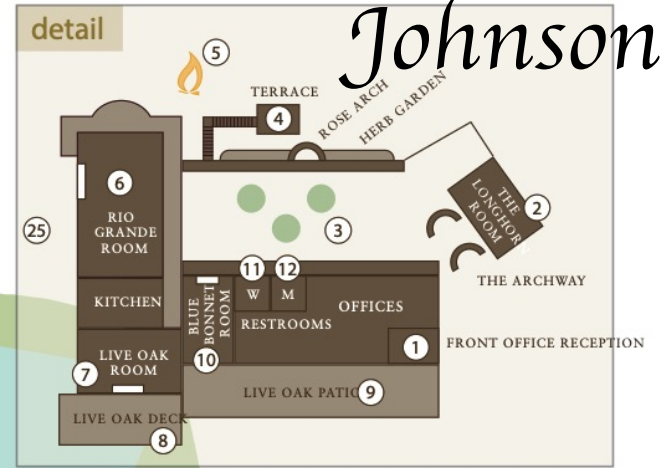

**37- Fire Circle Cabins**

Name	ext.#
Alamo	351
Goliad	352
San Jacinto	353
Gonzales	354

\* Denotes a cabin that shares a bathroom.

**KEY**

- 1 – Front Office
- 2 – Longhorn Room
- 3 – Rose Garden Courtyard
- 4 – Terrace
- 5 – Small Bonfire
- 6 – Rio Grande Dining Hall
- 7 – Live Oak Room
- 8 – Live Oak Deck
- 9 – Live Oak Patio
- 10 – Bluebonnet Room
- 11 – Women’s Restroom
- 12 – Men’s Restroom
- 13 – Pavilion Lawn
- 14 – Grand Pavilion
- 15 – Soccer Field
- 16 – Catfish Pond
- 17 – Bonfire Pit
- 18 – Baseball Diamond
- 19 – Climbing Wall & Screamer
- 20 – Basketball Court
- 21 – Sand Volleyball Court
- 22 – Lakeside Terrace / Ampitheater
- 23 – Tennis Courts
- 24 – Craft Shed
- 25 – The Backyard
- 26 – Thicket Room
- 27 – Balcones Beach
- 28 – Hillside Pavilion
- 29 – Skeet Shooting Area
- 30 – The Barn
- 31 – Horse Area