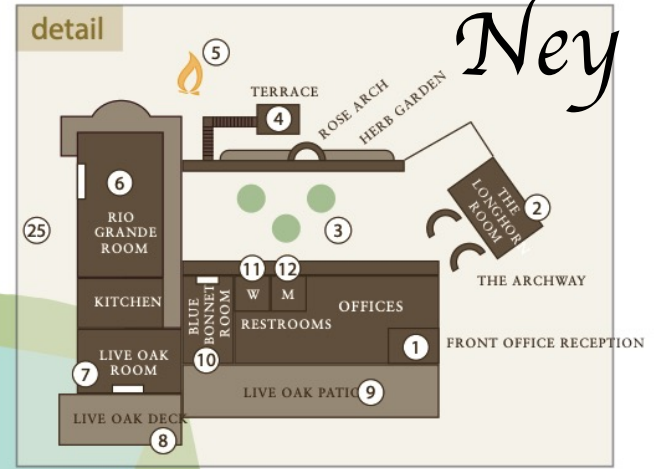

**36-Eagle Pass Cabins**

Name	ext.#
Garner	341
Dezavala	342
Fannin	343
Scurry	344

**37- Fire Circle Cabins**

Name	ext.#
Alamo	351
Goliad	352
San Jacinto	353
Gonzales	354

**KEY**

- 1 – Front Office
- 2 – Longhorn Room
- 3 – Rose Garden Courtyard
- 4 – Terrace
- 5 – Small Bonfire
- 6 – Rio Grande Dining Hall
- 7 – Live Oak Room
- 8 – Live Oak Deck
- 9 – Live Oak Patio
- 10 – Bluebonnet Room
- 11 – Women’s Restroom
- 12 – Men’s Restroom
- 13 – Pavilion Lawn
- 14 – Grand Pavilion
- 15 – Soccer Field
- 16 – Catfish Pond
- 17 – Bonfire Pit
- 18 – Baseball Diamond
- 19 – Climbing Wall & Screamer
- 20 – Basketball Court
- 21 – Sand Volleyball Court
- 22 – Lakeside Terrace / Ampitheater
- 23 – Tennis Courts
- 24 – Craft Shed
- 25 – The Backyard
- 26 – Thicket Room
- 27 – Balcones Beach
- 28 – Hillside Pavilion
- 29 – Skeet Shooting Area
- 30 – The Barn
- 31 – Horse Area