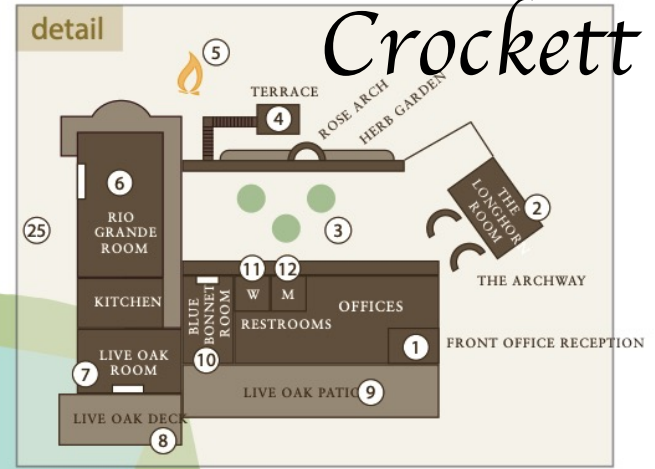

**KEY**

- 1 – Front Office
- 2 – Longhorn Room
- 3 – Rose Garden Courtyard
- 4 – Terrace
- 5 – Small Bonfire
- 6 – Rio Grande Dining Hall
- 7 – Live Oak Room
- 8 – Live Oak Deck
- 9 – Live Oak Patio
- 10 – Bluebonnet Room
- 11 – Women’s Restroom
- 12 – Men’s Restroom
- 13 – Pavilion Lawn
- 14 – Grand Pavilion
- 15 – Soccer Field
- 16 – Catfish Pond
- 17 – Bonfire Pit
- 18 – Baseball Diamond
- 19 – Climbing Wall & Screamer
- 20 – Basketball Court
- 21 – Sand Volleyball Court
- 22 – Lakeside Terrace / Amphitheater
- 23 – Tennis Courts
- 24 – Craft Shed
- 25 – The Backyard
- 26 – Thicket Room
- 27 – Balcones Beach
- 28 – Hillside Pavilion
- 29 – Skeet Shooting Area
- 30 – The Barn
- 31 – Horse Area